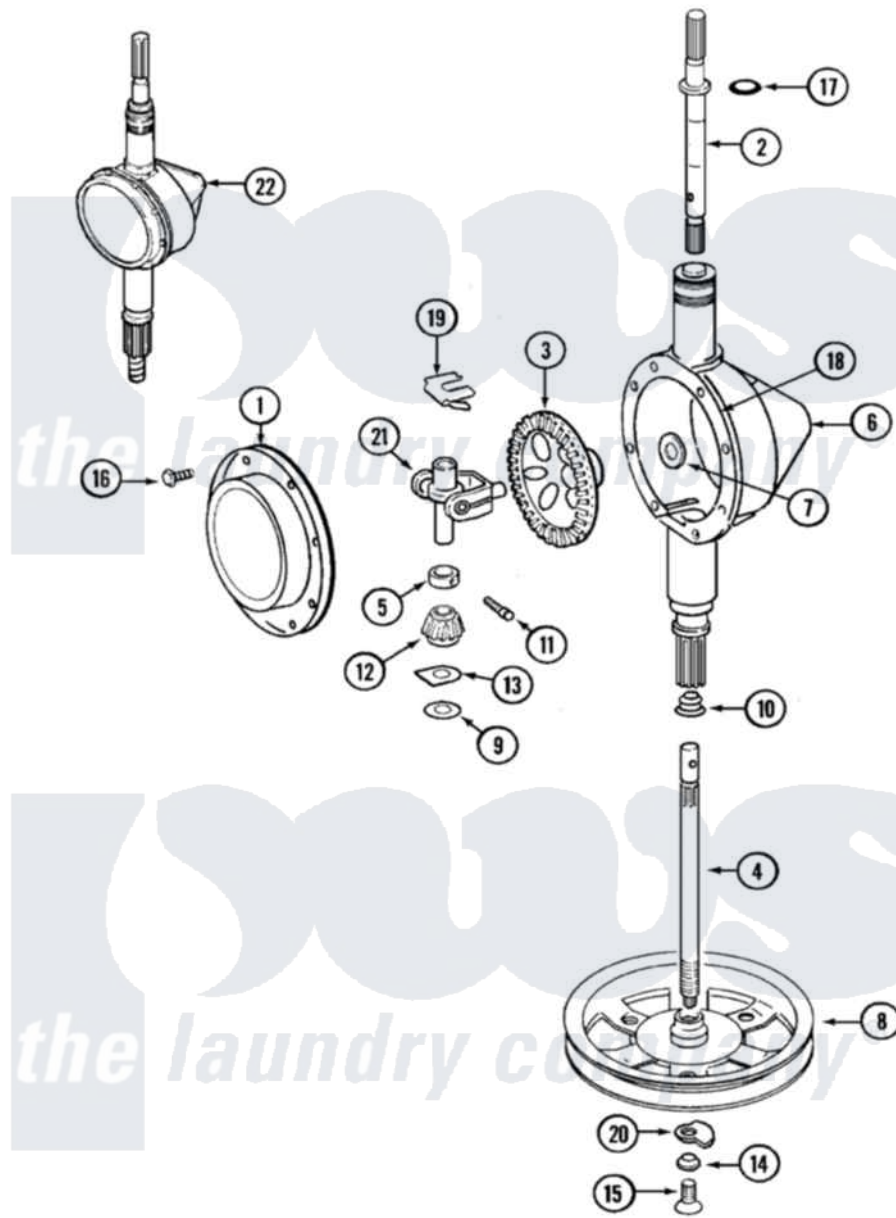

Maytag LSE7804ADE 13 - TRANSMISSION

Maytag Residential Maytag LSE7804ADE Stacked Washer and Dryer Parts Parts Diagram 13 - TRANSMISSION
 Click on the part number to view part

Item	Original Part Number	Replaced By	Status	Part Description
1	206628			Cover, Transmission
2	207153	6-2097820		Kit- Shaft
3	206713	6-2067130		Gear- Beve
4	215410	12001450		Ctr Shaft W/Collar Andkeeper- Dp
5	215415		Not Available	COLLAR, LOWER
6	206624	6-2097750		Trans Dee
7	215394			Washer, Bevel Gear
8	211059	6-2301530		Pulley
9	211483	6-2114830		Washer- SP
10	206602	207843		Lip Seal Repair Kit
11	Y206629			Pin, Collar
12	215401	W10221114		Pinion
13	215395			Plate, Clutch
14	211090	22003555		Washer, Stop Lug
15	211375	681582		Screw
				SCREW, TRANSMISSION

16	215417	Not Available	SCREW, TRANSMISSION COVER
17	210690		Seal, Rubber
18	Y058700	675652	Adhesive
19	215581		Spring, Agitator Shaft
20	211089		Lug, Stop Pulley
21	206685	6-2066850	Yoke
22	206707	6-2097750	Trans Dee