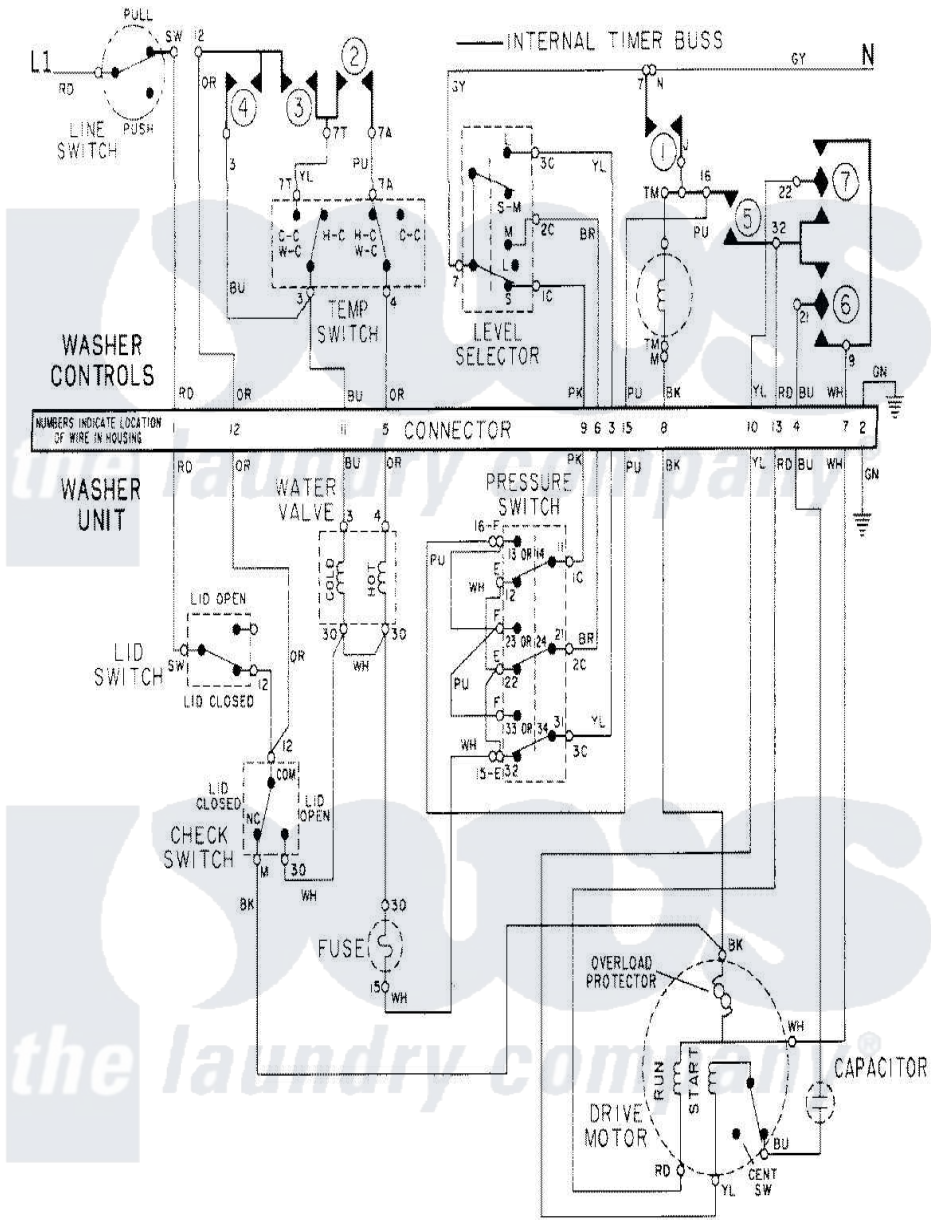

# Maytag LSE7804ADE 18 - WIRING INFORMATION-WASHER

Maytag Residential Maytag LSE7804ADE Stacked Washer and Dryer Parts Parts Diagram 18 - WIRING INFORMATION-WASHER

[Click on the part number to view part](#)

Item	Original Part Number	Replaced By	Status	Part Description
NI	15001266		Not Available	WIRING INFORMATION