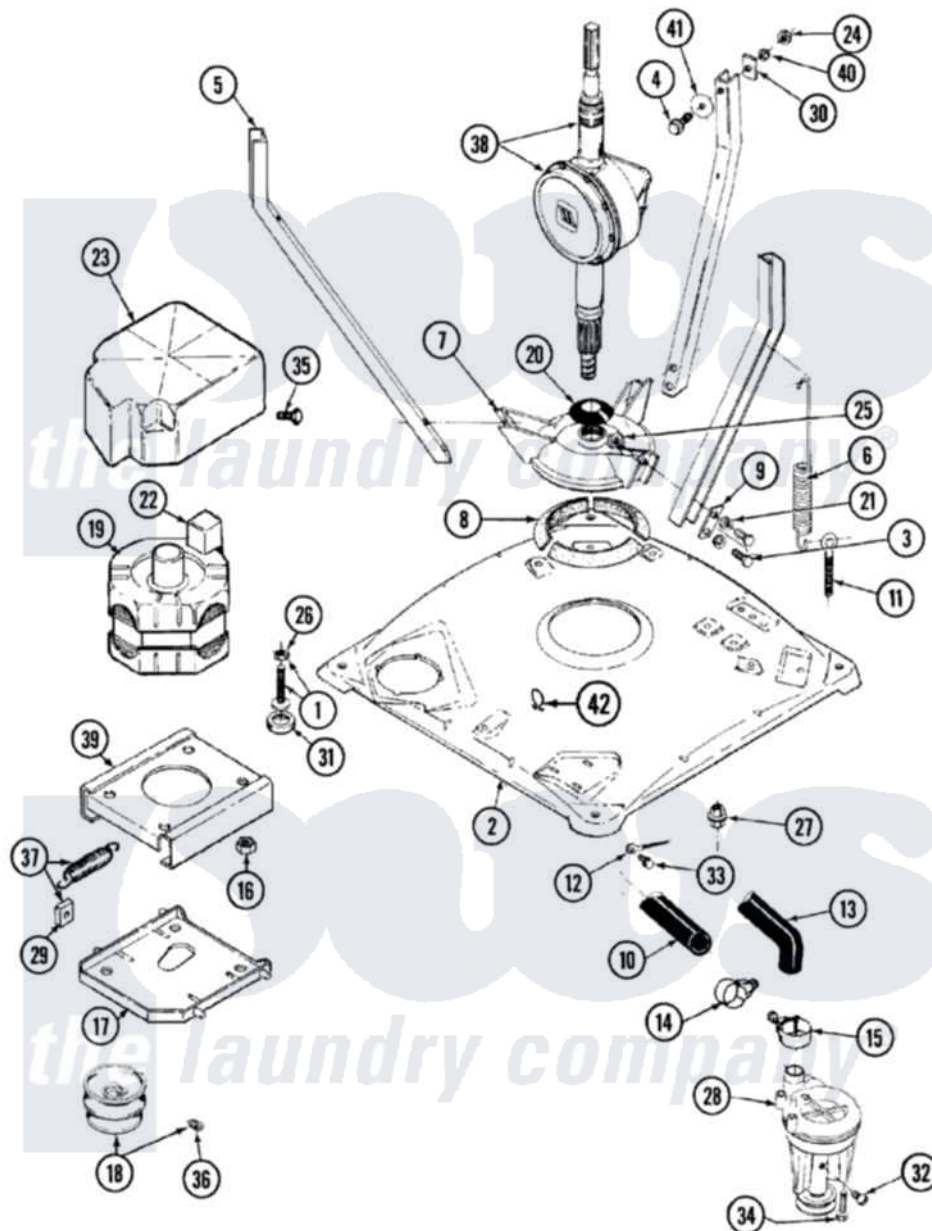

Maytag LSE7804ADM 01 - BASE (LSE7804ACM & ADM)

Maytag Residential Maytag LSE7804ADM Stacked Washer and Dryer Parts Parts Diagram 01 - BASE (LSE7804ACM & ADM)

Click on the part number to view part

| Item | Original Part Number | Replaced By | Status | Part Description |
|------|--------------------------|---------------------------|--------|-------------------------------|
| 1 | Y302699 | 22003428 | | Leg, Adjustable |
| 2 | 22001172 | 22002150 | | Base |
| 3 | Y015627 | | | Screw- Hex |
| 4 | 205254 | W10175938 | | Bolt |
| " | 200744 | W10175939 | | Bolt |
| 5 | 213053 | | | Brace, Tub Part Not Used |
| 6 | 22001300 | | | Spring, Centering |
| 7 | 203725 | | | Damper W/Bolt And Clip |
| 8 | 203956 | | | Damper Pad Kit |
| 9 | 213073 | | | Washer, Double Brace |
| 10 | 215365 | 22001448 | | Hose, Pump |
| 11 | 216416 | | | Bolt, Eye/Centering Spring |
| 13 | 213045 | | | Hose, Outer Tub Part Not Used |
| 14 | 202574 | 3367052 | | Clamp, Hose |
| 15 | 202574 | 3367052 | | Clamp, Hose |