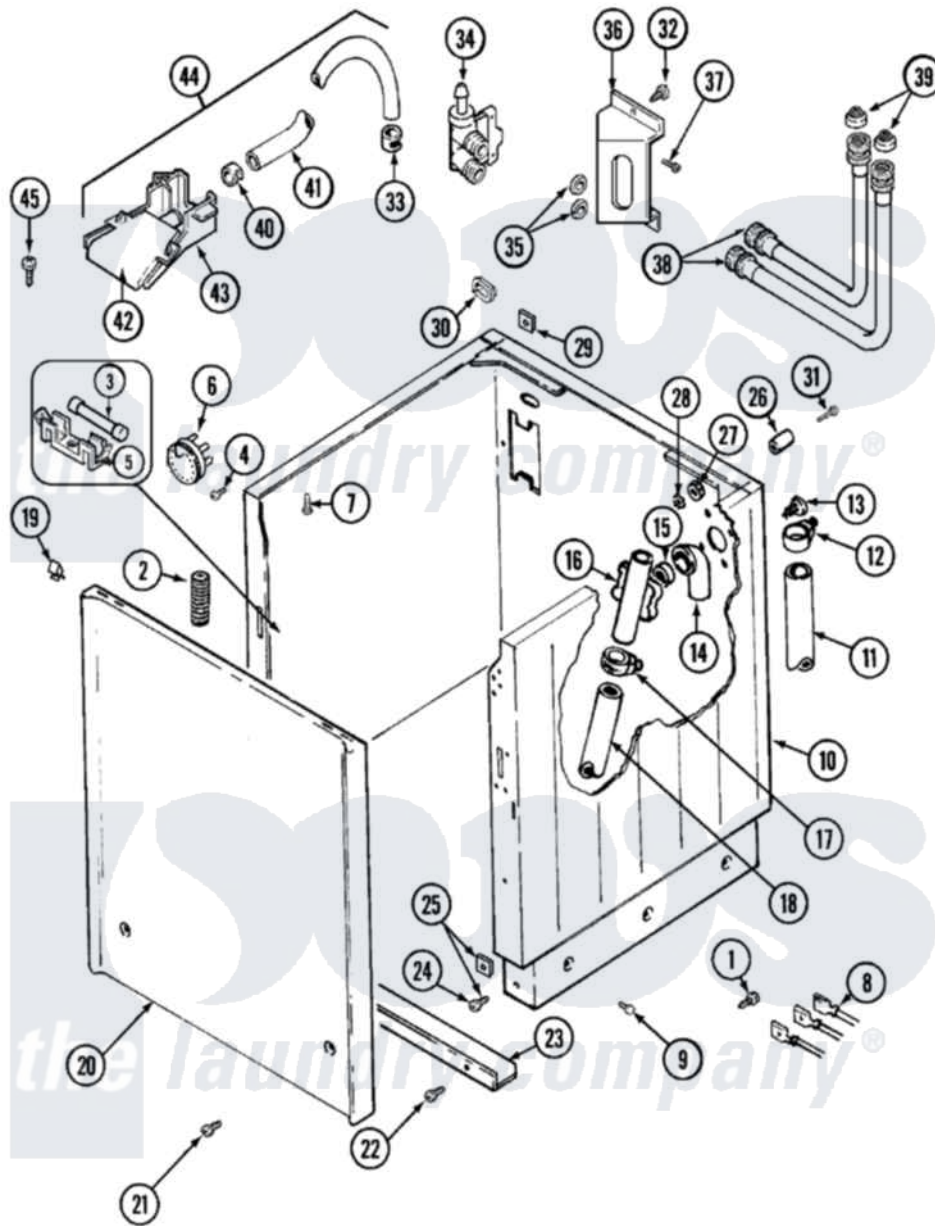

Maytag LSE7804ADM 02 - CABINET (LSE7804ACM & ADM)

Maytag Residential Maytag LSE7804ADM Stacked Washer and Dryer Parts Parts Diagram 02 - CABINET (LSE7804ACM & ADM)

[Click on the part number to view part](#)

Item	Original Part Number	Replaced By	Status	Part Description
1	Y251119	3177991		Screw
2	211149			Clip, Capacitor
"	Y200832			Capacitor
3	22001555			Fuse
4	210720			Rivet, Bearing To Tumbler Frnt
5	207167			Block, Fuse
6	207787	12002304		Switch-WL
"	22004231	12002304		Switch-WL
"	208783			Wire Jumper
7	214354			Screw, Top Cover To Cabnt.
8	22001426		Not Available	WIRE HARNESS (UPR. CANADA)
9	213007			Xfor Cabinet See Cabinet, Back
10	22001067		Not Available	CABINET (ALM)
11	216017			Hose, Drain

"	Y059149		(7/8" I.D. CARTON OF 50 FT.)
12	200908	285655	Clamp, Hose
13	Y014874		Screw, Idler Arm And Sleeve
14	Y216016	W10116738	Elbow
15	214765		Gasket, Siphon Break
16	206638		Siphon Break
17	202574	3367052	Clamp, Hose
18	215365	22001448	Hose, Pump
19	215711		Fastener, Spring
20	207205L	22002651	Panel, Front
21	213123	22001496	Front Panel Fastener And Screw
"	22001899	22001496	Front Panel Fastener And Screw
22	211294	90767	Screw, 8A X 3/8 HeX Washer Head Tapping
23	213846		Guard, Belt
24	213122	27001200	Screw
25	204439		Screw And Fstner Assembly
26	215276	Y215513	Standoff, Circuit Board
27	310557		Washer
28	Y052659	Y052655	Hex Nut, No.8-32
29	22001009		Clip, Spring
30	215950		(UPPER CABINET)
31	215277	67006908	Screw, Ice Rack
32	212276	W10116760	Screw
33	216169	596669	Clamp, Manifold
34	22001274		Valve, Water
35	Y013783		Washer, Inlet Hose
36	215264	22002371	Bracket
37	Y313561		Screw----NA
38	200672	76314	Hose, Inlet 6 Ft. Hose With Elbow
39	200961	12001413	Strainer And Washer Kit
40	216170	489503	Clamp
41	22001191		Hose, Injector
42	22001187		Injector
43	22001186		Injector
44	22001175		Water Injector Assembly
45	215537		Screw
46	22001192		Glide