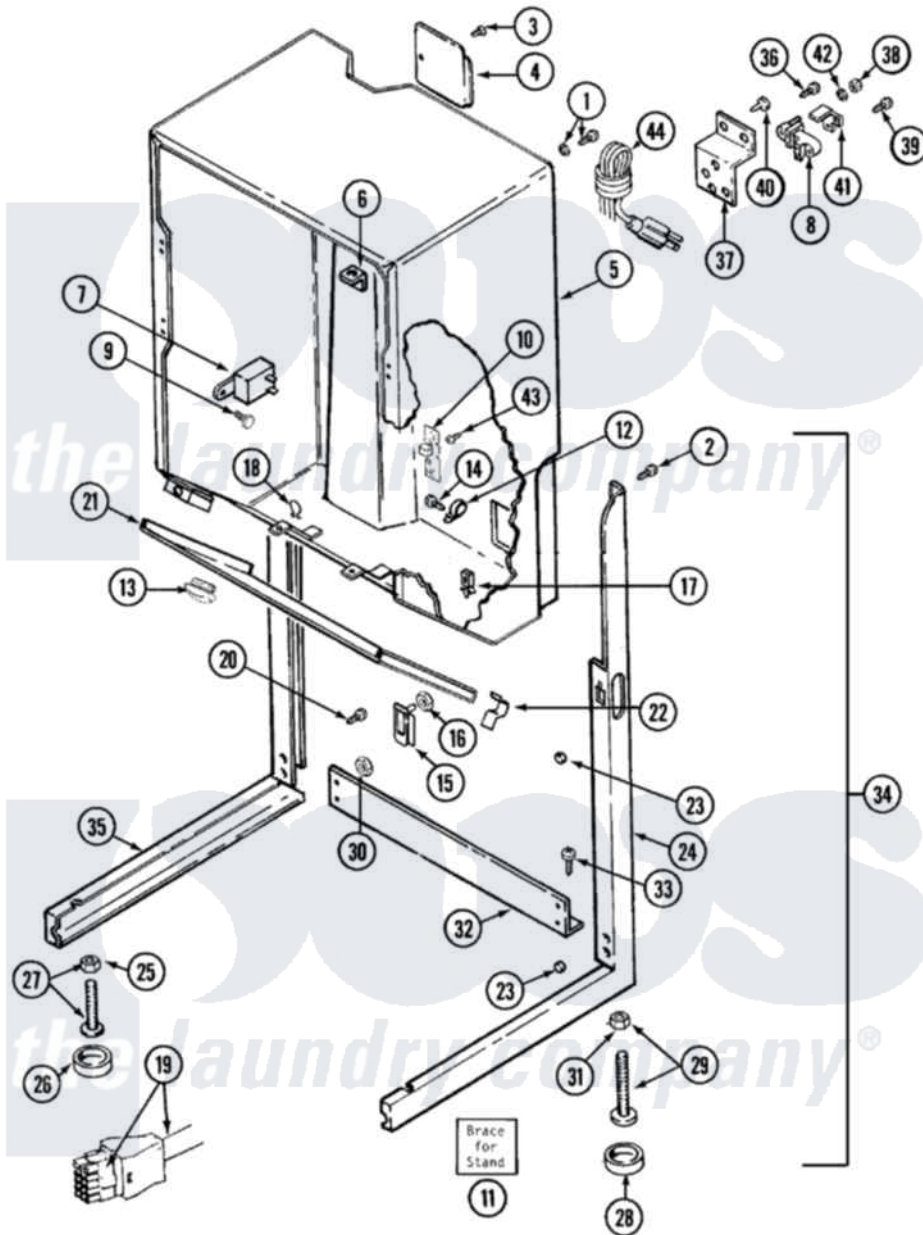

# Maytag LSE7804ADM 03 - CABINET-DRYER (LSE7804ACM & ADM)

Maytag Residential Maytag LSE7804ADM Stacked Washer and Dryer Parts Diagram 03 - CABINET-DRYER (LSE7804ACM & ADM)

[Click on the part number to view part](#)