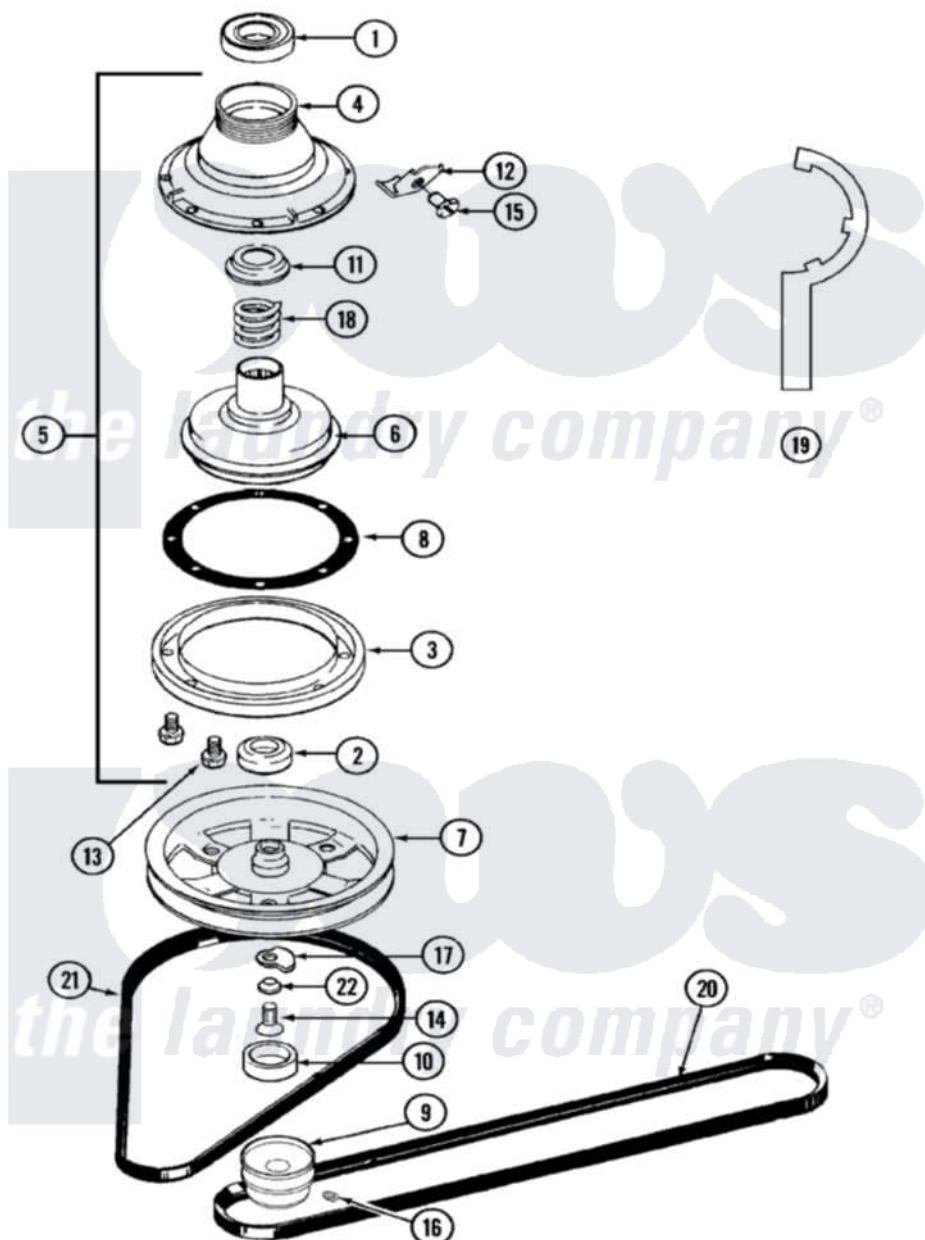

Maytag LSE7804ADM 04 - CLUTCH, BRAKE & BELTS (LSE7804ACM & ADM)

Maytag Residential Maytag LSE7804ADM Stacked Washer and Dryer Parts Parts Diagram 04 - CLUTCH, BRAKE & BELTS (LSE7804ACM & ADM)
 Click on the part number to view part

Item	Original Part Number	Replaced By	Status	Part Description
1	Y200720	22003441		Bearing, Rear
2	200835			Bearing, Brake Rotor
3	211043	6-2011900		Brake Asse
4	211045	6-2011900		Brake Asse
5	201190	6-2011900		Brake Asse
6	201126	6-2011900		Brake Asse
7	211059	6-2301530		Pulley
8	211042	6-2011900		Brake Asse
9	200816	6-2008160		Pulley- MO
10	211038		Not Available	CAP, OIL RETAINER
11	211039	6-2011900		Brake Asse
12	213325			Clip, Retaining
13	211000			SCREW, BRAKE DRUM (HEX HEAD)
14	211375	681582		Screw

15	213326		Bolt, Sems Retaining Clip
16	Y053241		Set Screw, Motor Pulley
17	211089		Lug, Stop Pulley
18	211041	6-2011900	Brake Asse
19	Y038315	038315	Tool
20	211124		Part Not Used
21	211125		V Belt, DiVe Pulley
22	211090	22003555	Washer, Stop Lug