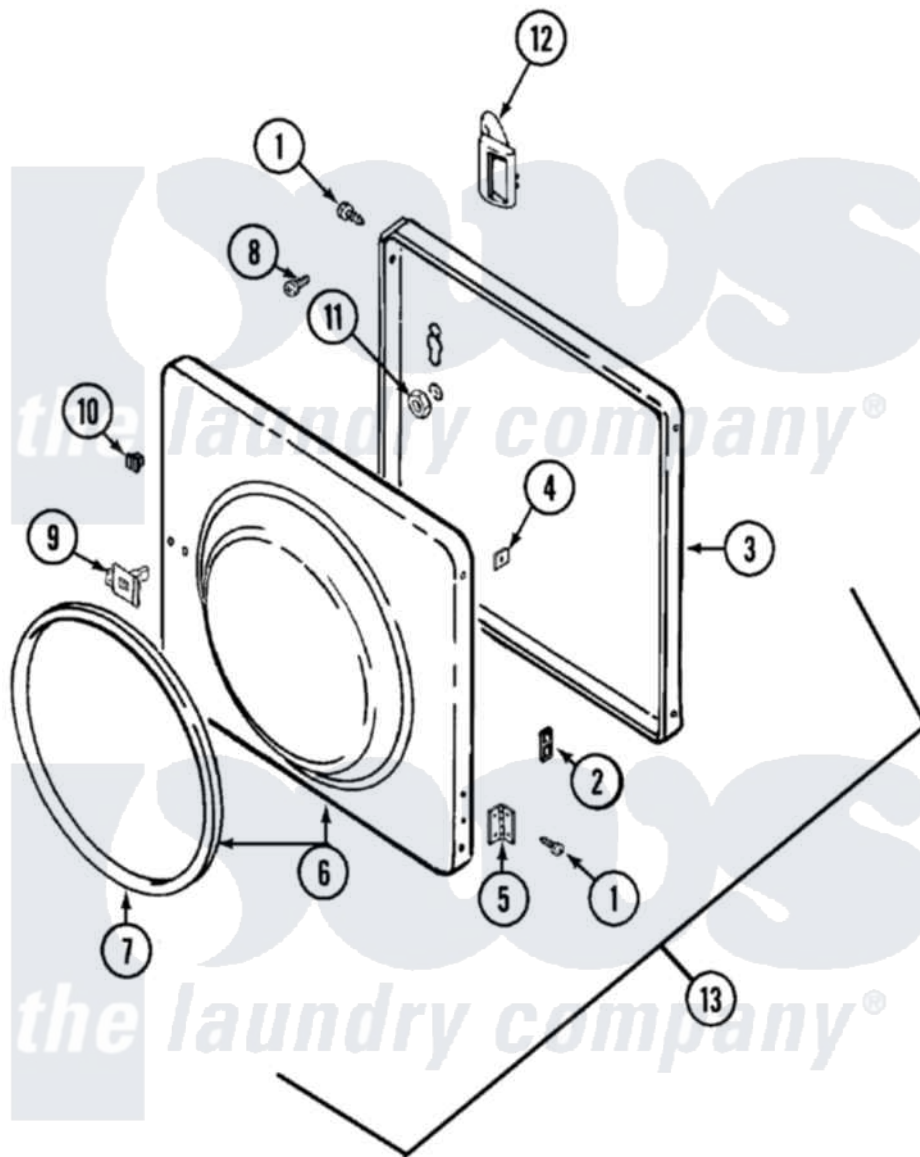

Maytag LSE7804ADM 05 - DOOR (LSE7804ACM & ADM)

Maytag Residential Maytag LSE7804ADM Stacked Washer and Dryer Parts Parts Diagram 05 - DOOR (LSE7804ACM & ADM)

[Click on the part number to view part](#)

Item	Original Part Number	Replaced By	Status	Part Description
1	Y314062			Screw, Door Hinge And Panel
2	33001222			Speednut, Twin
"	33001221	22001817		Sheet, Sound Damper
"	Y313907			Fastener, Twin
3	314475L			Panel, Outer Door
4	Y313910			Clip, Door Liner To Outer Panel
5	33001230			Hinge, Door
6	33001002			Door, Inner
7	33001005			Seal, Door
8	312960	489355		Screw, 8 X 1/2
9	Y304578	LA-1003		Door Catch Kit
10	Y313911			Door Strike Retainer
11	214872			Palnut, End Cap Note: Nut, Lamp Holder
12	33001476	33002344		Handle, Door