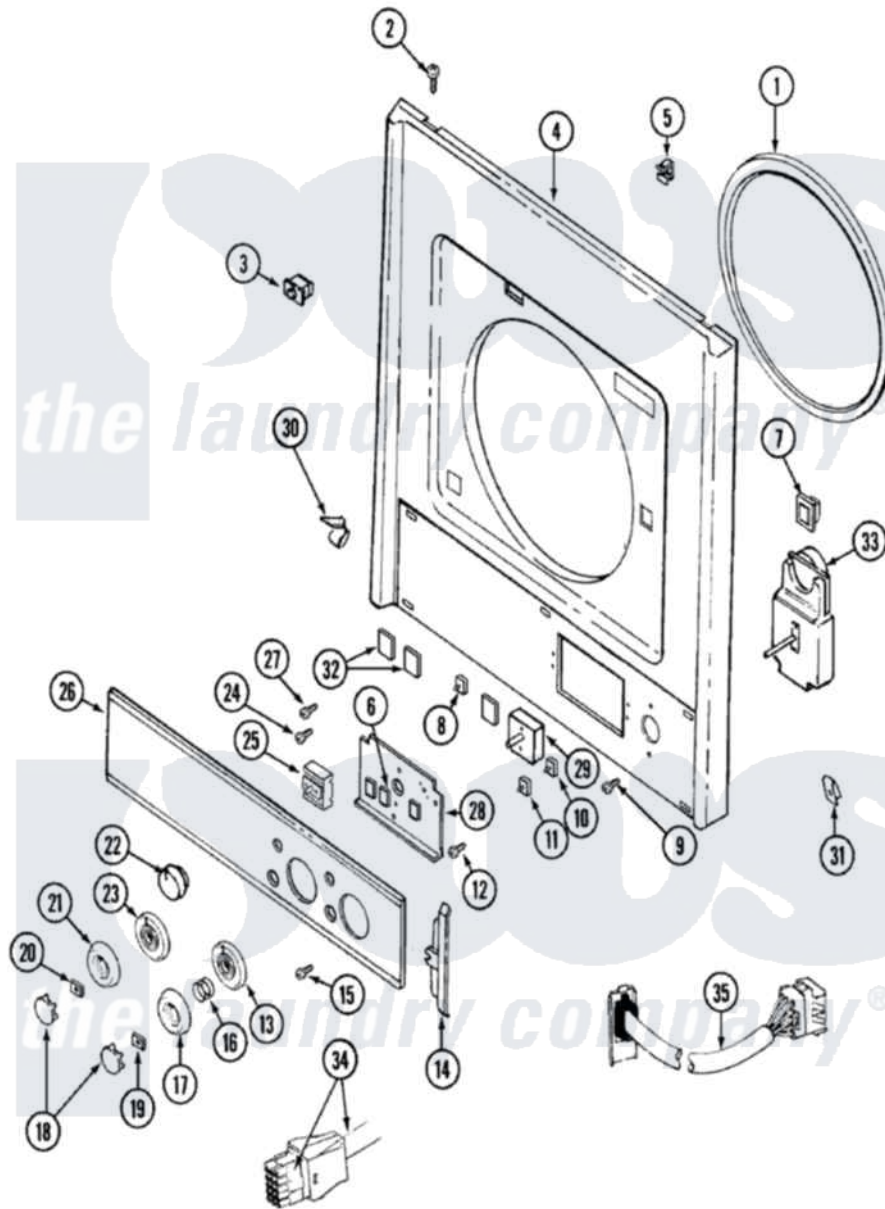

Maytag LSE7804ADM 07 - FRONT PANEL & CONTROL PANEL (7804ACM &

Maytag Residential Maytag LSE7804ADM Stacked Washer and Dryer Parts Parts Diagram 07 - FRONT PANEL & CONTROL PANEL (7804ACM & Click on the part number to view part

Item	Original Part Number	Replaced By	Status	Part Description
1	314286			Seal For Front Panel
2	212277			Screw, No.8 X 1/2 Inch
3	33001509	W10169313		Switch-Dor
"	Y305753	W10169313		Switch-Dor
4	33001486	98008544		Screw
"	33001190	33002366		Panel- FRO
5	Y310376			Clip, Door Switch Harness
6	315287			Bumper Small
7	Y304578	LA-1003		Door Catch Kit
8	308017			Switch, Dryer Temperature
9	216042	22001627		Screw
10	207782			Switch, Water Temperature
11	22001188			Switch, Rotary
12	211294	90767		Screw, 8A X 3/8 HeX Washer Head Tapping

13	33001478	Not Available	DIAL, TIMER (ALM)
14	33001479	Not Available	CAP, END (ALM)
15	211000		SCREW, BRAKE DRUM (HEX HEAD)
16	211065		Spring, Index Wheel
17	216209	Not Available	KNOB
18	216424	Not Available	CAP, KNOB (ALM)
19	211605		Bezel, Timer Dial
20	312273		Nut, Control Knob
21	315522	33002325	Knob Assembly
22	33001480	33002336	Knob, Rotary
23	33001481	Not Available	DIAL, DRYER TIMER (ALM)
24	315317	488234	Screw 8-32 X 1/4
25	33001482	Y308025	Switch, Push To Start
26	33001477	Not Available	PANEL, CONTROL (ALM)
27	215952		Screw
28	315237		Bracket For Switch And Timer
29	33001034		Timer, Dryer
30	314482		Fastener, Spring
31	33001292	488660	Nut, Speed
32	315286		Bumper Large
33	22001180		Timer
34	22001426	Not Available	WIRE HARNESS (UPR. CANADA)
35	22001431	Not Available	WIRE HARNESS (LWR-CANADA) NA
"	22001584		Harness, Wire
36	33001368		Wire Harness, Dryer
"	22004234		Wire Harness
"	33001553		Harness, Wire