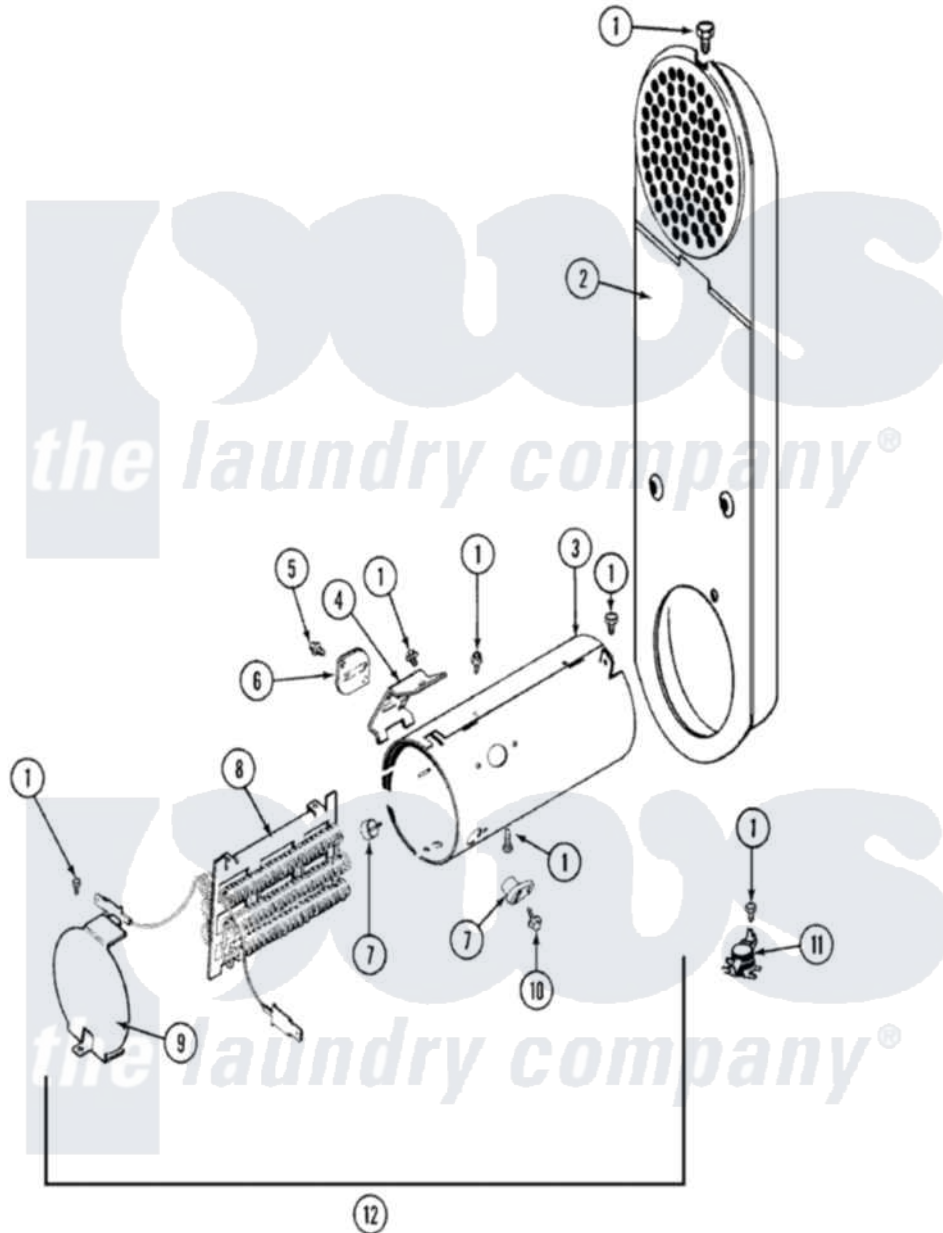

Maytag LSE7804ADM 08 - HEATER (LSE7804ACM & ADM)

Maytag Residential Maytag LSE7804ADM Stacked Washer and Dryer Parts Diagram 08 - HEATER (LSE7804ACM & ADM)

[Click on the part number to view part](#)

Item	Original Part Number	Replaced By	Status	Part Description
1	211294	90767		Screw, 8A X 3/8 HeX Washer Head Tapping
2	Y303362			Inlet Duct Assembly - DE
3	314995			Enclosure, Heater
4	315346			Bracket, Thermal Fuse
5	314848	W10116760		Screw
6	307473			Fuse, Thermal
7	314998			Insulator, Terminal
8	308617			Heater Sub-Assembly
9	315000	33002682		Screw, Coin Drop Mounting Brk.
10	314554		Not Available	SCREW
12	33001401			Heater Assembly
13	308591		Not Available	CONVERSION KIT(240V TO 208V)