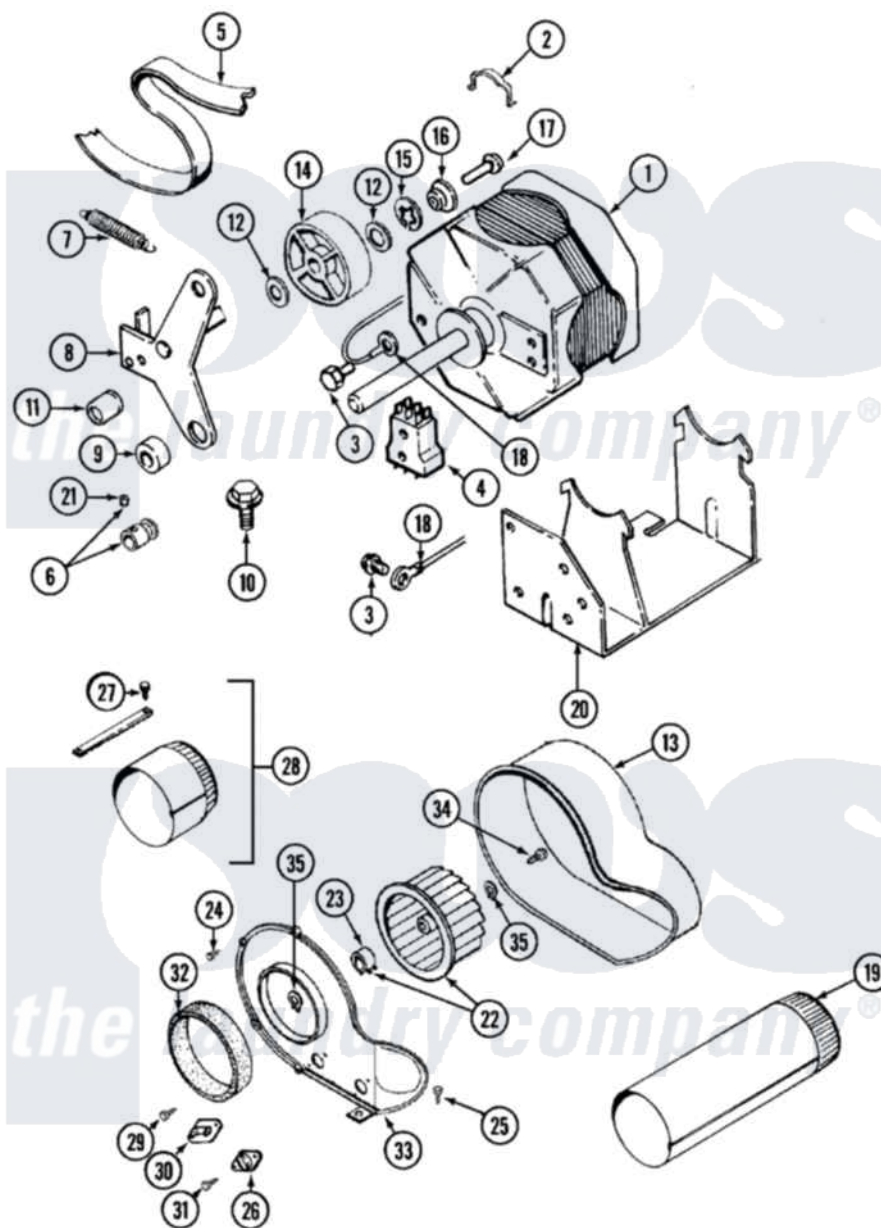

Maytag LSE7804ADM 09 - MOTOR-DRYER & BLOWER (LSE7804ACM & ADM)

Maytag [Residential Maytag LSE7804ADM Stacked Washer and Dryer Parts](#) Parts Diagram 09 - MOTOR-DRYER & BLOWER (LSE7804ACM & ADM)
 Click on the part number to view part

Item	Original Part Number	Replaced By	Status	Part Description
1	306055	W10411000		Motor-Drive
2	Y015825			Clip, Motor To Motor Support
3	910343	488234		Screw 8-32 X 1/4
4	306207		Not Available	(PROD. No.303358-8 & No.303358-9)
"	Y303877		Not Available	SWITCH, MOTOR EXTERNAL START No.303358-2, No.303358-4, 303358-7
5	314774	Y312959		Poly "V" Belt For Tumbler
6	306099			Motor Pulley With Set Screw
7	314473			Spring For Idler
8	Y303363	6-3033630		Idler Arm
9	314457			Spacer For Idler Arm
10	Y313561			Screw---NA
11	Y312057	910624		Screw
"	314456			Spacer

12	Y312527		Washer, Idler Shaft
13	Y312893		Housing, Blower
14	Y303705	6-3037050	Pulley- ID
15	312958	354987	Ring, Retaining
16	Y312894	315772	Sleeve, Idler Arm
17	Y310842	8182296	Screw, Agitator
18	901220		Ground Wire
19	306637		Exhaust Duct Assembly
20	306054		Support, Motor
21	Y053241		Set Screw, Motor Pulley
22	Y303836		Blower Wheel Assembly And Clamp
23	312967		Clamp, Blower Housing
24	Y312961	W10116751	Screw
25	Y313561		Screw----NA
26	306911		Thermostat, Multi-Temp
27	Y310632	1163839	Screw
28	306643	8544761A	Exten-Exht
29	211294	90767	Screw, 8A X 3/8 HeX Washer Head Tapping
30	306604		Cut-Off, Thermal Part Not Used
31	314848	W10116760	Screw
32	Y312901		Seal, Housing Cover
33	314846		Cover, Blower Housing
34	Y310632	1163839	Screw
35	410233	9703438	Ring-Retrn