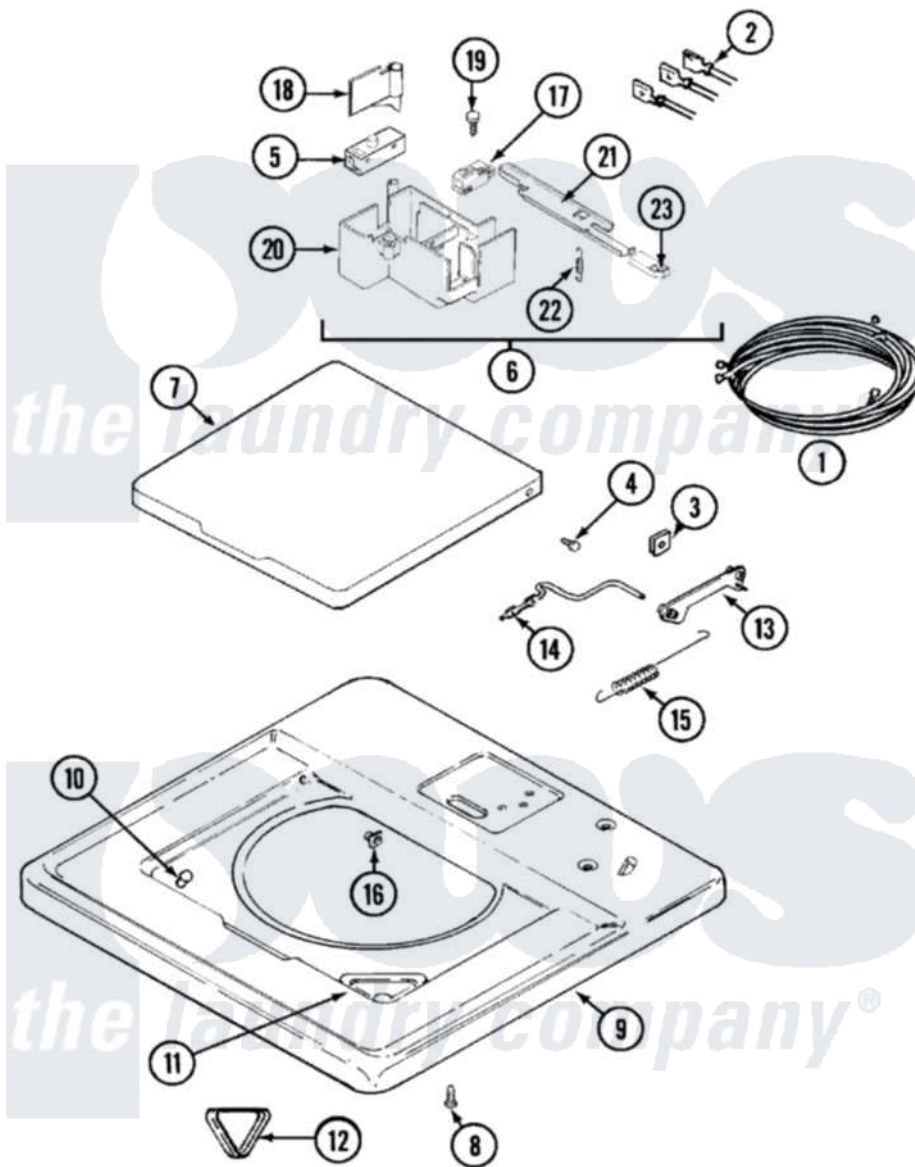

Maytag LSE7804ADM 10 - TOP & LID (LSE7804ACM & ADM)

Maytag Residential Maytag LSE7804ADM Stacked Washer and Dryer Parts Parts Diagram 10 - TOP & LID (LSE7804ACM & ADM)

[Click on the part number to view part](#)

Item	Original Part Number	Replaced By	Status	Part Description
1	22001584			Harness, Wire
"	22001431		Not Available	WIRE HARNESS (LWR-CANADA) NA
"	22001426		Not Available	WIRE HARNESS (UPR-CANADA)
2	208781			Wire Harness, Lid Switch
"	22001443			Harness, Wire
3	22001194			Clip, Spring
4	22001001			Screw
5	208823			Pc Switch, Lid
6	22001444	12001513		Switch-Lid
"	22001581	12001514		Switch-Lid
7	22001369		Not Available	LID W/LEGEND (CANADA-ALM)--NA
8	214354			Screw, Top Cover To Cabnt.
9	22001063	22002646		Cover, Top
10	212716			Bumper, Lid

11	215580		Cup, Bleach
12	215374	Not Available	GASKET FOR BLEACH CUP
13	22001189		Rod, Restraint
14	22001208		Rod, Counter Balance
15	Y216184		Spring, Counter Balance
16	22001193		Bearing, Counter Balance
17	207166		Switch, Check
18	22001283		Trigger
19	22001183		Screw
"	215537		Screw
20	22001285		Holder, Switch
21	22001286		Switch, Arm
22	22001287		Spring, Switch
23	22001250		Glide, Switch Arm