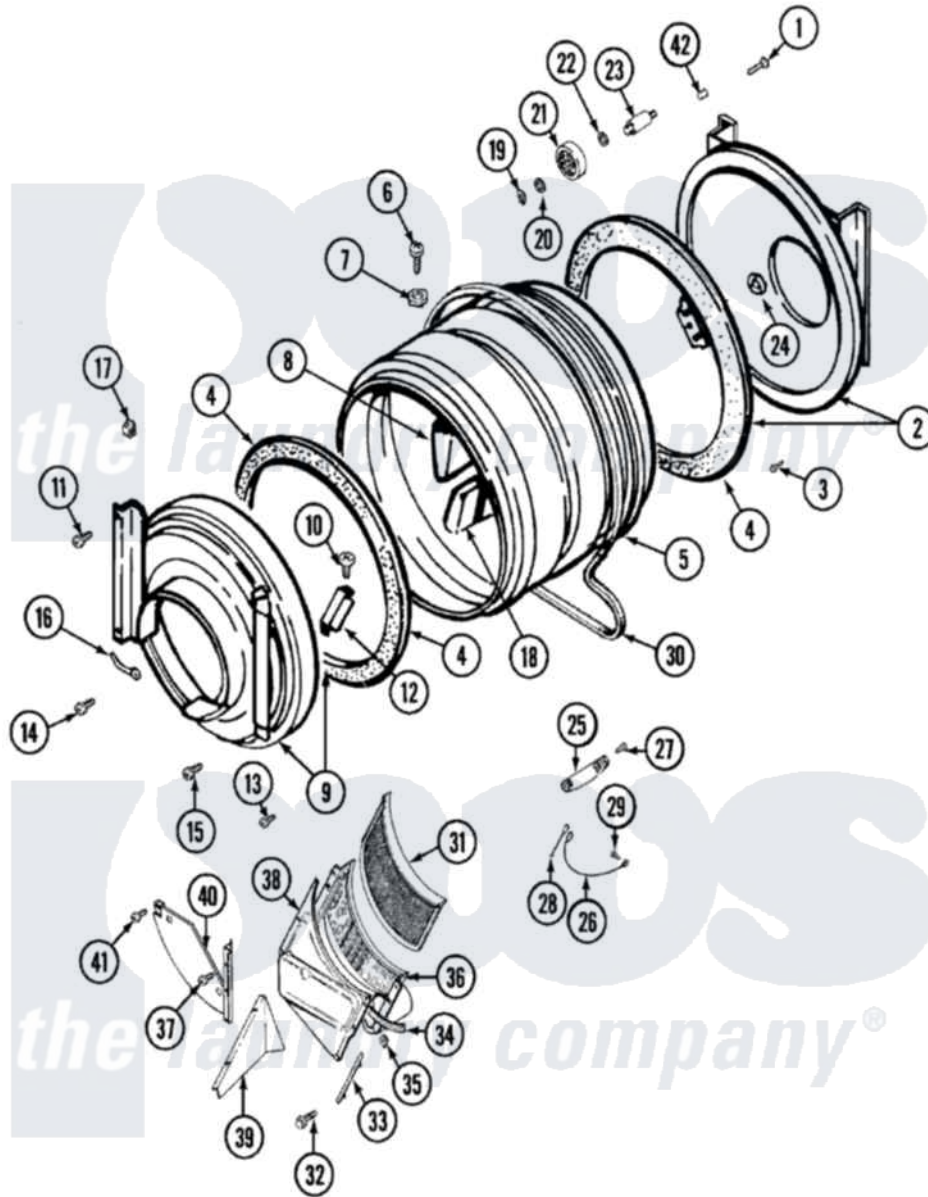

# Maytag LSE7804ADM 13 - TUMBLER (LSE7804ACM & ADM)

Maytag Residential Maytag LSE7804ADM Stacked Washer and Dryer Parts Parts Diagram 13 - TUMBLER (LSE7804ACM & ADM)

[Click on the part number to view part](#)

Item	Original Part Number	Replaced By	Status	Part Description
1	Y310632	<a href="#">1163839</a>		Screw
2	<a href="#">33001106</a>			Back, Tumbler
3	211294	<a href="#">90767</a>		Screw, 8A X 3/8 HeX Washer Head Tapping
4	<a href="#">314820</a>			Seal, Tumbler
5	<a href="#">33001177</a>			Tumbler
6	<a href="#">Y310759</a>			Screw, Tumbler Baffles
7	<a href="#">314158</a>			Washer, Baffle To Tumbler
8	<a href="#">33001014</a>			Baffle
9	<a href="#">33001107</a>			Front, Tumbler
10	<a href="#">210720</a>			Rivet, Bearing To Tumbler Frnt
11	<a href="#">Y313561</a>			Screw---NA
12	<a href="#">306508</a>			Tumbler Bearing Kit ---W
13	Y314110	<a href="#">33002917</a>		Screw, No.10-16
14	910343	<a href="#">488234</a>		Screw 8-32 X 1/4
15	Y310632	<a href="#">1163839</a>		Screw