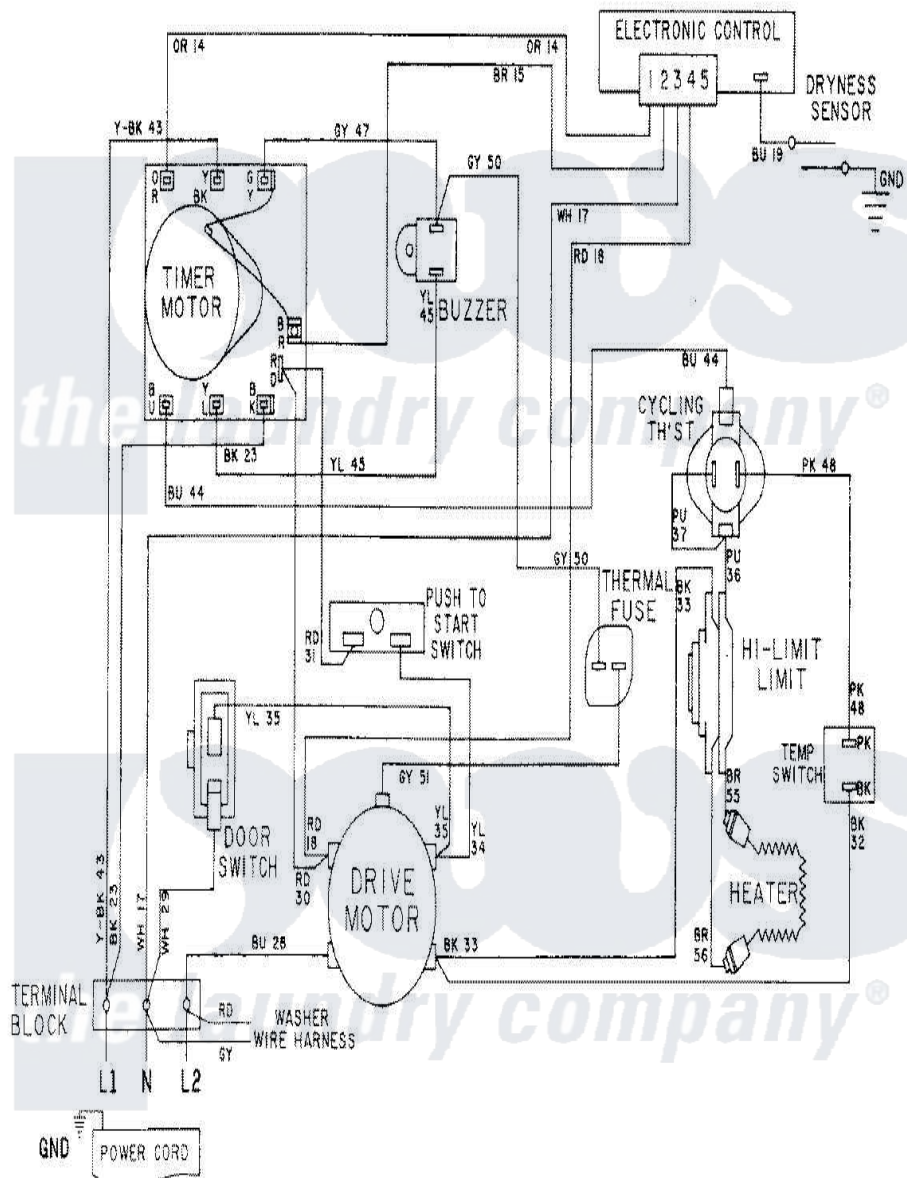

Maytag LSE7804ADM 15 - WIRING INFORMATION-DRYER-CANADA

Maytag Residential Maytag LSE7804ADM Stacked Washer and Dryer Parts Parts Diagram 15 - WIRING INFORMATION-DRYER-CANADA  
 Click on the part number to view part

Item	Original Part Number	Replaced By	Status	Part Description
NI	15001269		Not Available	WIRING INFORMATION