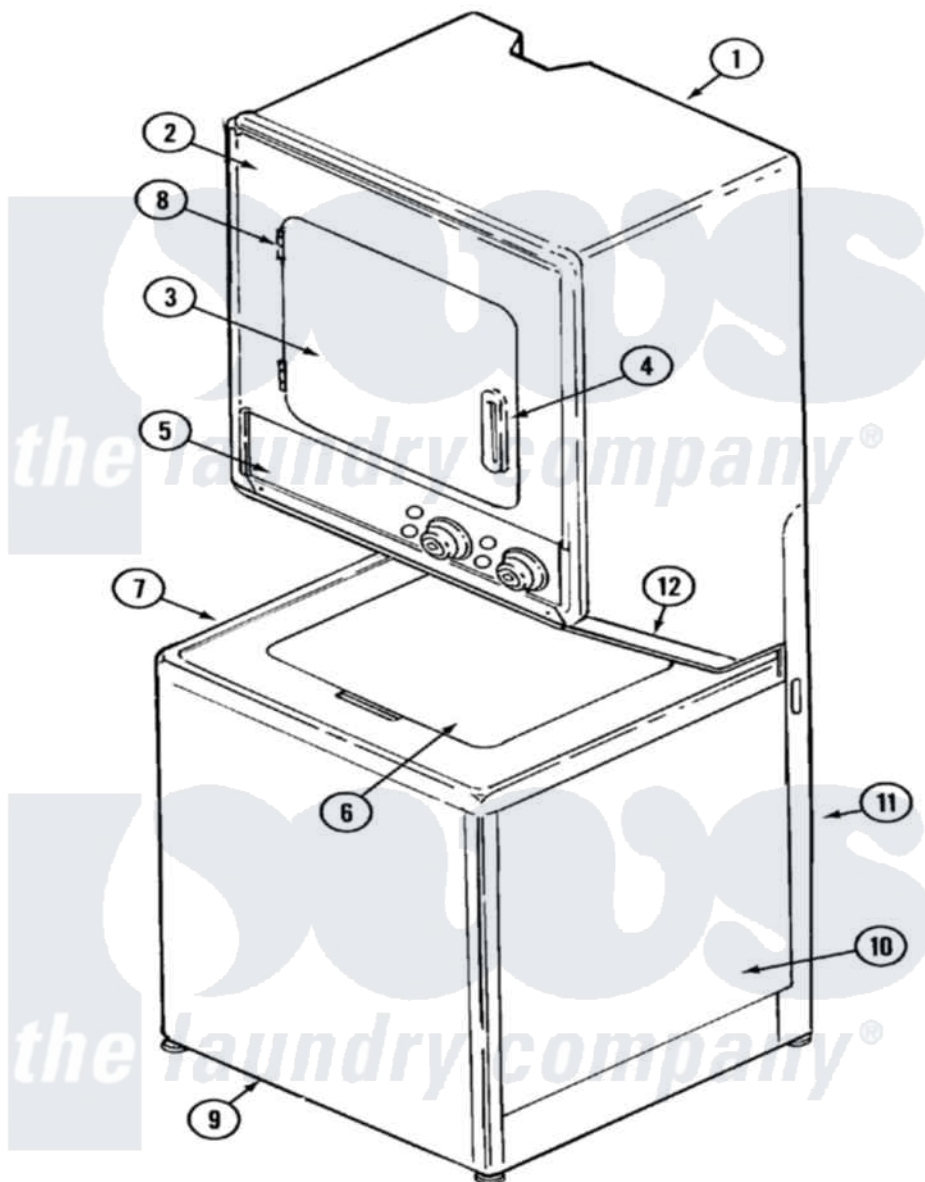

# Maytag LSE7804AEE 07 - FRONT

Maytag Residential Maytag LSE7804AEE Stacked Washer and Dryer Parts Parts Diagram 07 - FRONT  
 Click on the part number to view part

Item	Original Part Number	Replaced By	Status	Part Description
1	<a href="#">308055</a>			Cabinet
2	33001486	<a href="#">98008544</a>		Screw
"	<a href="#">33001191</a>			Panel, Front
3	<a href="#">314475</a>			Panel, Outer Door
4	315425		Not Available	HANDLE, DOOR
5	33001007		Not Available	PANEL, CONTROL (WHT)
6	22001080		Not Available	LID (WHT)
7	22001064		Not Available	COVER, TOP (WHT)
8	<a href="#">33001230</a>			Hinge, Door
9	<a href="#">207205</a>			Panel, Front
10	22001065	<a href="#">22002133</a>		Cabinet
11	<a href="#">Y306110</a>			Stand, Dryer
12	<a href="#">33001050</a>			Panel, Access
13	<a href="#">33001289</a>			Manual, Use And Care
"	16000327		Not Available	GUIDE, QUICK REF. - MAYTAG
"	<a href="#">16002032</a>			Manual, Service-No Refund