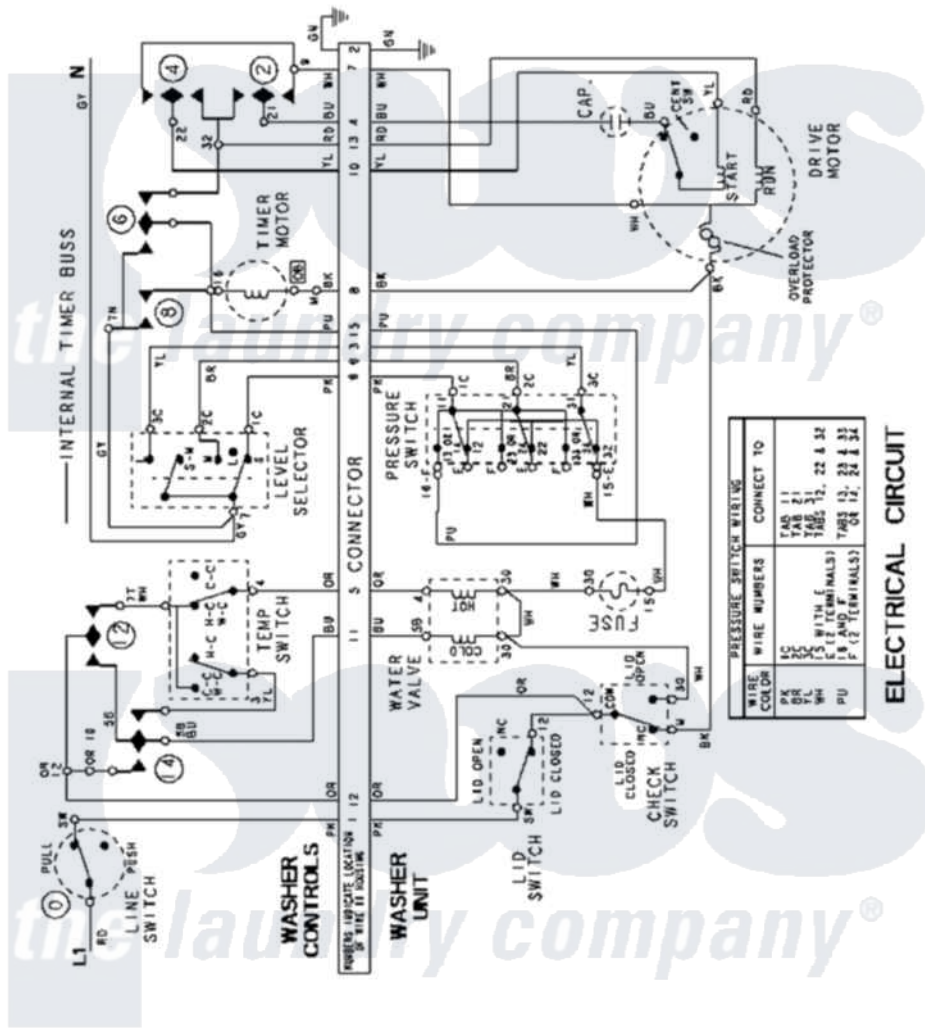

Maytag LSE7804AEE 16 - WIRING INFORMATION

Maytag Residential Maytag LSE7804AEE Stacked Washer and Dryer Parts Parts Diagram 16 - WIRING INFORMATION

Click on the part number to view part

Item	Original Part Number	Replaced By	Status	Part Description
NI	15003237		Not Available	WIRING INFORMATION