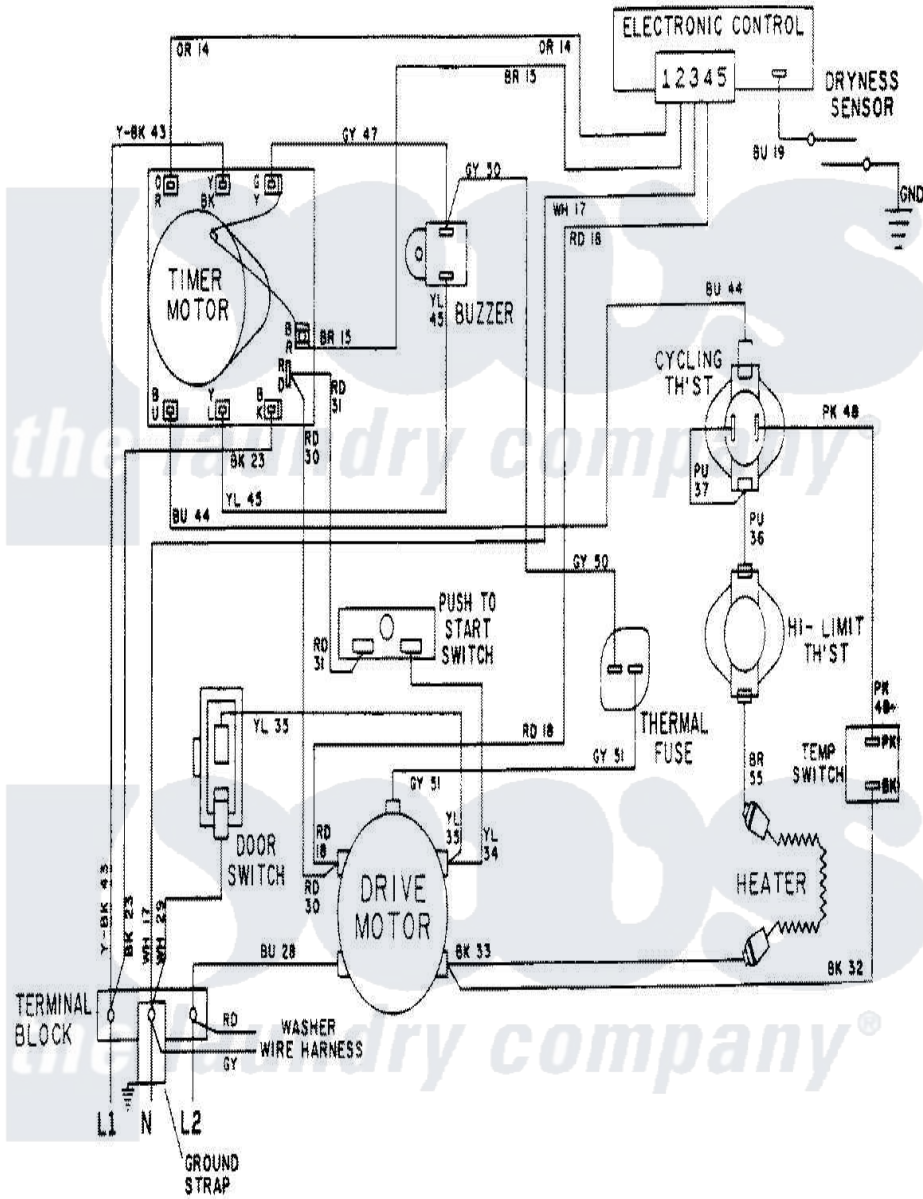

Maytag LSE7804AEE 17 - WIRING INFORMATION-DRYER

Maytag [Residential Maytag LSE7804AEE Stacked Washer and Dryer Parts](#) Parts Diagram 17 - WIRING INFORMATION-DRYER

[Click on the part number to view part](#)

Item	Original Part Number	Replaced By	Status	Part Description
NI	15001173		Not Available	WIRING INFORMATION
"	15001080		Not Available	WIRING INFORMATION