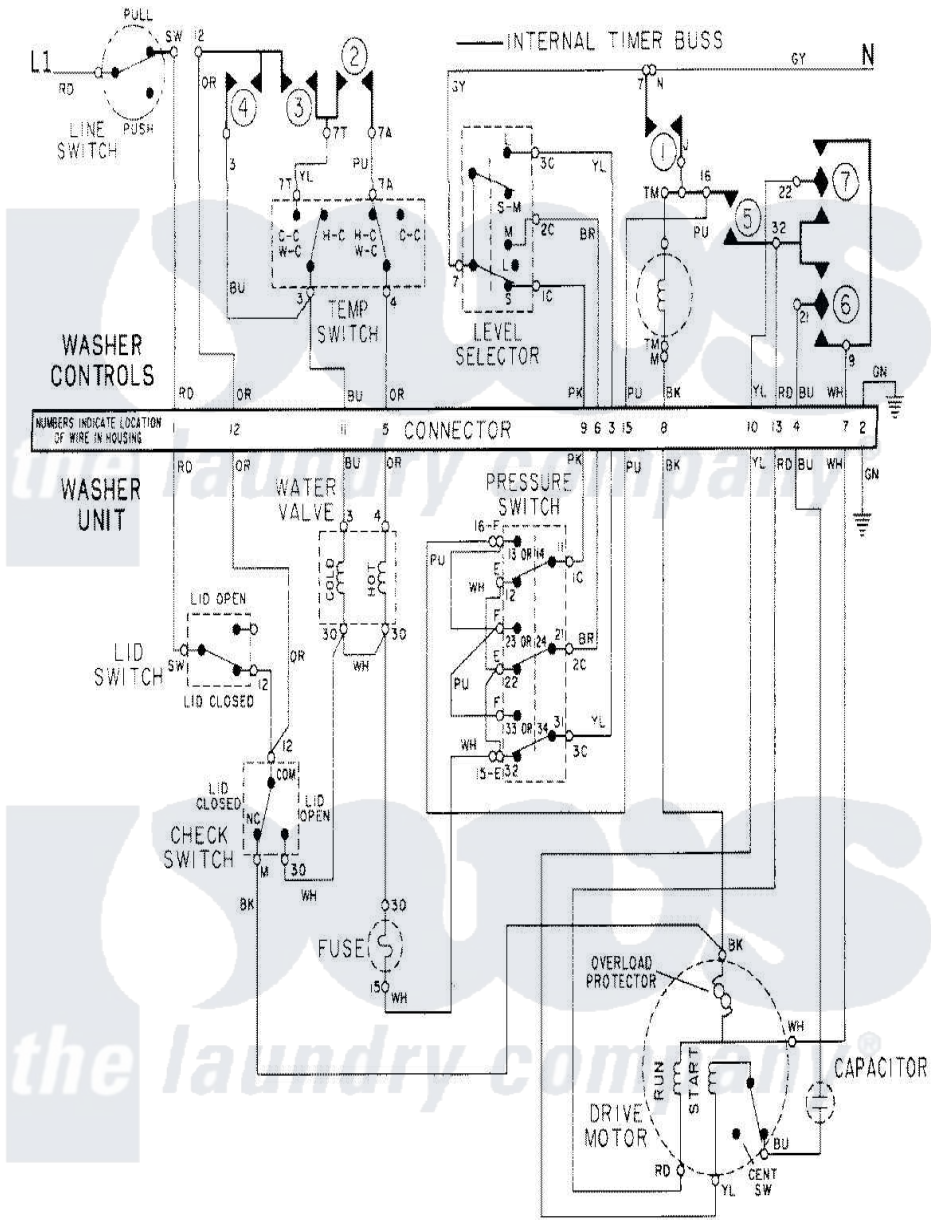

# Maytag LSE7804AEE 18 - WIRING INFORMATION-WASHER

Maytag Residential Maytag LSE7804AEE Stacked Washer and Dryer Parts Parts Diagram 18 - WIRING INFORMATION-WASHER

[Click on the part number to view part](#)

Item	Original Part Number	Replaced By	Status	Part Description
NI	15001266		Not Available	WIRING INFORMATION