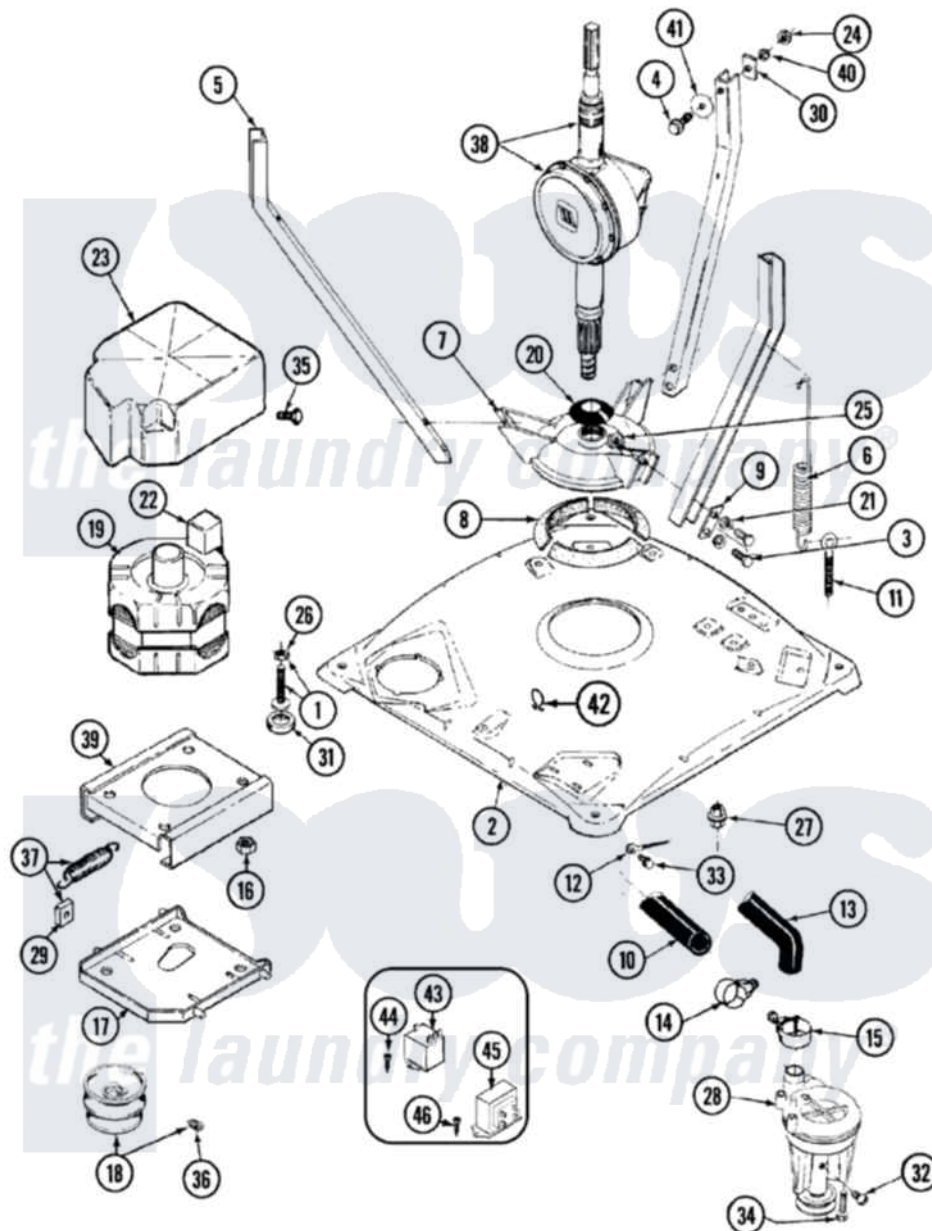

Maytag LSE7804AGE 01 - BASE

Maytag Residential Maytag LSE7804AGE Stacked Washer and Dryer Parts Parts Diagram 01 - BASE
 Click on the part number to view part

Item	Original Part Number	Replaced By	Status	Part Description
1	Y302699	22003428		Leg, Adjustable
2	22001172	22002150		Base
3	Y015627			Screw- Hex
4	200744	W10175939		Bolt
"	205254	W10175938		Bolt
5	213053			Brace, Tub Part Not Used
6	22001300			Spring, Centering
7	203725			Damper W/Bolt And Clip
8	203956			Damper Pad Kit
9	213073			Washer, Double Brace
10	215365	22001448		Hose, Pump
11	216416			Bolt, Eye/Centering Spring
12	901220			Ground Wire
13	213045			Hose, Outer Tub Part Not Used
14	202574	3367052		Clamp, Hose
15	202574	3367052		Clamp, Hose

16	Y311426	3400029	Nut, Adapter Plate
17	22001301		Mount, Motor Lower-Assembly
18	Y202496		Pulley, Motor
19	202157	12002352	Motor-Drve
20	211028	22001586	Deflector, Water
21	911852	486009	Lockwasher
22	205132	Not Available	SWITCH, MOTOR EXTERNAL START No.201664-14,205463- 4 & 201800-4
23	215098		Shield, Motor
24	Y052734		Nut, Carrage Bolts And Bracket
25	Y052785		Nut, Brace To Damper
26	210385		Lock Nut For Adjustable Leg
27	211949		Nut, Adjustment Eyebolt
28	202203	6-2022030	Pump As Pa
29	204998	205000	Roller And Spring Kit 4+Spr
30	212979	Not Available	WASHER, TUB BRACE
31	210684		Foot, Adjustable Leg
32	Y015408	22003235	Screw, Bearing Insert
33	912365	3370225	Screw
34	211880		Screw, HeX Head No.10 X 1/2 Inc
35	213121	3400111	Screw, 12-14 X 5/8
36	22001353		Set Screw, Motor Pulley
37	205000		Roller And Spring Kit 4+Spr
"	22001442	202718	Springs, Tension
38	206707	6-2097750	Trans Dee
39	214956		Motor Mount Assembly
40	Y054867		Washer, Lock
41	211100		Washer, Outer Tub
42	315471	22003298	Retainer, Wire
43	208227		Relay
44	Y251119	3177991	Screw
45	33001114		Transformer
46	Y313559		Screw