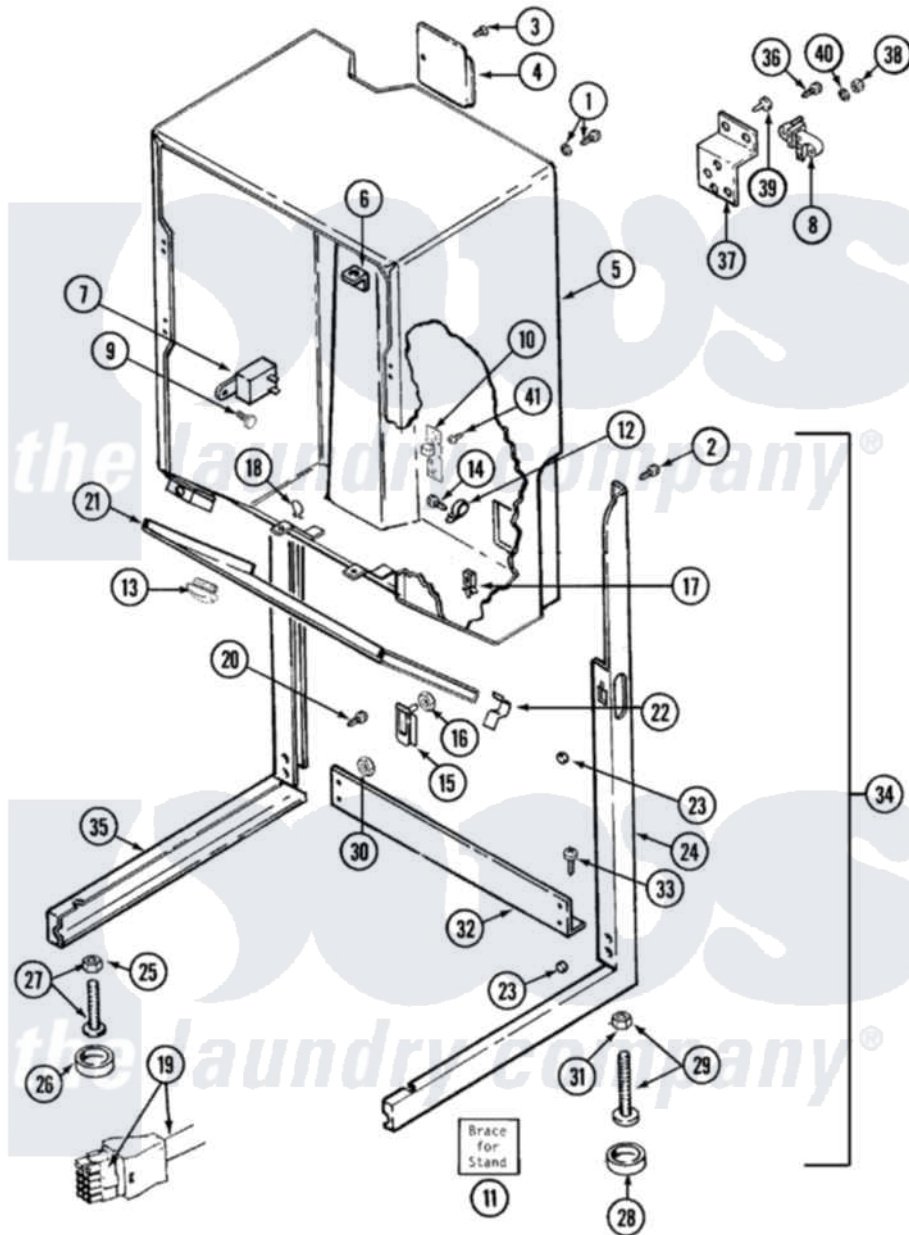

Maytag LSE7804AGE 03 - CABINET-DRYER

Maytag Residential Maytag LSE7804AGE Stacked Washer and Dryer Parts Parts Diagram 03 - CABINET-DRYER
 Click on the part number to view part

Item	Original Part Number	Replaced By	Status	Part Description
1	303846	22003781		Screw, Ground Strap
2	314663	214354		Screw, Top Cover To Cabnt.
3	Y313561			Screw---NA
4	314470		Not Available	COVER, TERMINAL
5	308055			Cabinet
6	312548			Fastener-Access Panel To CA
7	305205	694419		Mini-Buzzer
8	400008			Block, Terminal
9	211168	W10139210		Screw, 8-18 X 5/16
10	33001212			Board, Control-Moisture Sensor
11	306128		Not Available	BRACE FOR STAND-ACCESSORY
12	315264	74006784		Clip, Harness
13	22001010			Bumper
14	Y310632	1163839		Screw
15	314489			Guide, Pin

16	214872		Palnut, End Cap Note: Nut, Lamp Holder
17	Y313262	W10116752	Retainer-
18	315471	22003298	Retainer, Wire
19	33001378		Not Available WIRE ASSY.
"	33001377		Inductor, Air Core
"	22001427		Not Available WIRE HARNESS (UPR) NA
"	33001044		Not Available WIRE HARNESS ---NA
"	208772		Wire Harness
"	33001370		Not Available WIRE HARNESS, MAIN (240V-50HZ)
"	33001555		Harness, Wire
20	314477		Screw, Access Panel
21	33001130		Shield, Reflective
"	33001050		Panel, Access
22	314482		Fastener, Spring
23	314498		Pad, Dryer Leg
24	33001293		Not Available LEG ASSY. (RT-WHT)
25	Y052740	62739	Nut, Lock
26	Y314137		Foot, Rubber
27	Y305086		Adjustable Leg And Nut
28	210684		Foot, Adjustable Leg
29	Y302699	22003428	Leg, Adjustable
30	Y052721		Nut, Terminal Block Plate
31	210385		Lock Nut For Adjustable Leg
32	314499		Not Available BRACE
33	214354		Screw, Top Cover To Cabnt.
34	Y306110		Stand, Dryer
35	33001295		Not Available LEG ASSY. (LT-WHT)
36	Y312209	W10001200	Screw
37	Y312904		Bracket, Terminal Block
38	311484	112432	Nut
39	Y310632	1163839	Screw
40	Y311270		Washer, Terminal Block
41	Y251119	3177991	Screw