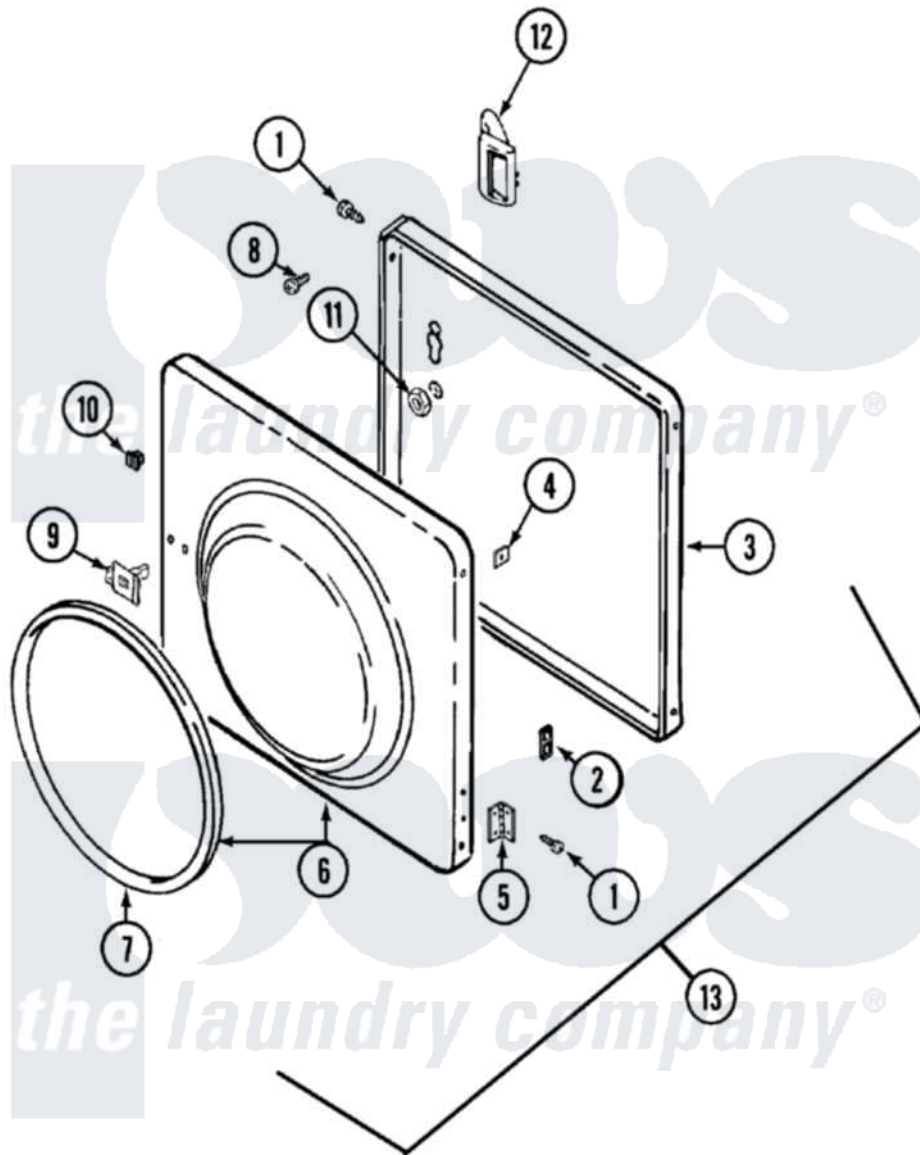

Maytag LSE7804AGE 05 - DOOR

Maytag Residential Maytag LSE7804AGE Stacked Washer and Dryer Parts Parts Diagram 05 - DOOR
 Click on the part number to view part

Item	Original Part Number	Replaced By	Status	Part Description
1	Y314062			Screw, Door Hinge And Panel
2	33001222			Speednut, Twin
"	33001221	22001817		Sheet, Sound Damper
"	Y313907			Fastener, Twin
3	314475			Panel, Outer Door
4	Y313910			Clip, Door Liner To Outer Panel
5	33001230			Hinge, Door
6	33001002			Door, Inner
7	33001005			Seal, Door
8	312960	489355		Screw, 8 X 1/2
9	Y304578	LA-1003		Door Catch Kit
10	Y313911			Door Strike Retainer
11	214872			Palnut, End Cap Note: Nut, Lamp Holder
12	315425		Not Available	HANDLE, DOOR
13	33001111			Door, Complete