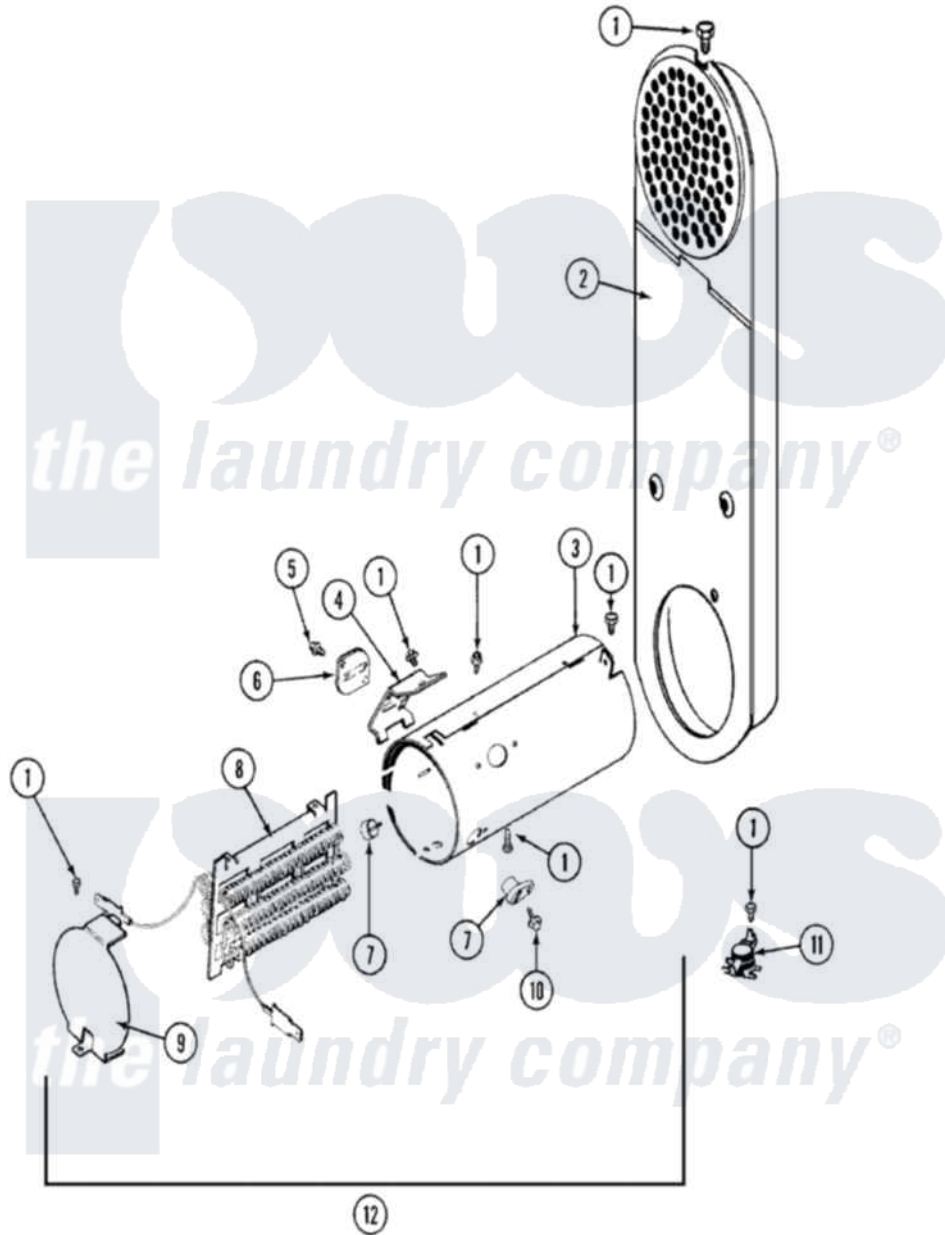

Maytag LSE7804AGE 08 - HEATER

Maytag [Residential Maytag LSE7804AGE Stacked Washer and Dryer Parts](#) Parts Diagram 08 - HEATER
 Click on the part number to view part

Item	Original Part Number	Replaced By	Status	Part Description
1	211294	90767		Screw, 8A X 3/8 HeX Washer Head Tapping
2	Y303362			Inlet Duct Assembly - DE
3	314995			Enclosure, Heater
4	315346			Bracket, Thermal Fuse
5	314848	W10116760		Screw
6	307473			Fuse, Thermal
7	314998			Insulator, Terminal
8	Y308576			Heater Sub Assembly
9	315000	33002682		Screw, Coin Drop Mounting Brk.
10	314554		Not Available	SCREW
11	303396			Thermostat, Hi-Limit
12	33001402			Heater Assembly
"	Y308567			Heater Assembly