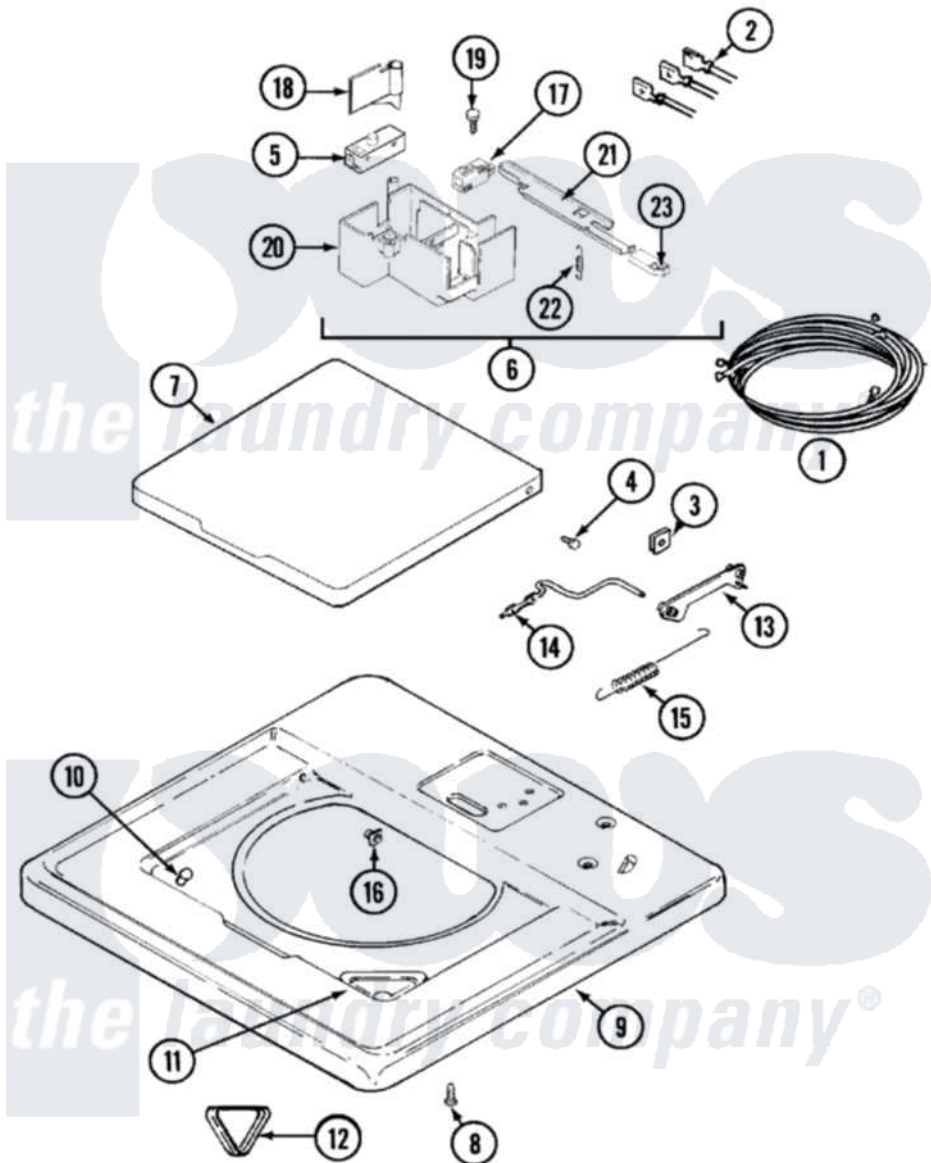

Maytag LSE7804AGE 11 - TOP & LID (LSE7804AGM)

Maytag [Residential Maytag LSE7804AGE Stacked Washer and Dryer Parts](#) Parts Diagram 11 - TOP & LID (LSE7804AGM)

[Click on the part number to view part](#)

Item	Original Part Number	Replaced By	Status	Part Description
1	22001432			Wire Harness
"	22001427		Not Available	WIRE HARNESS (UPR) NA
2	22001443			Harness, Wire
"	208781			Wire Harness, Lid Switch
3	22001194			Clip, Spring
4	22001001			Screw
5	208823			Pc Switch, Lid
6	22001444	12001513		Switch-Lid
8	214354			Screw, Top Cover To Cabnt.
10	212716			Bumper, Lid
12	215374		Not Available	GASKET FOR BLEACH CUP
13	22001189			Rod, Restraint
14	22001208			Rod, Counter Balance
15	Y216184			Spring, Counter Balance
16	22001193			Bearing, Counter Balance
17	207166			Switch, Check

18	22001283	Trigger
19	22001183	Screw
"	215537	Screw
20	22001285	Holder, Switch
21	22001286	Switch, Arm
22	22001287	Spring, Switch
23	22001250	Glide, Switch Arm