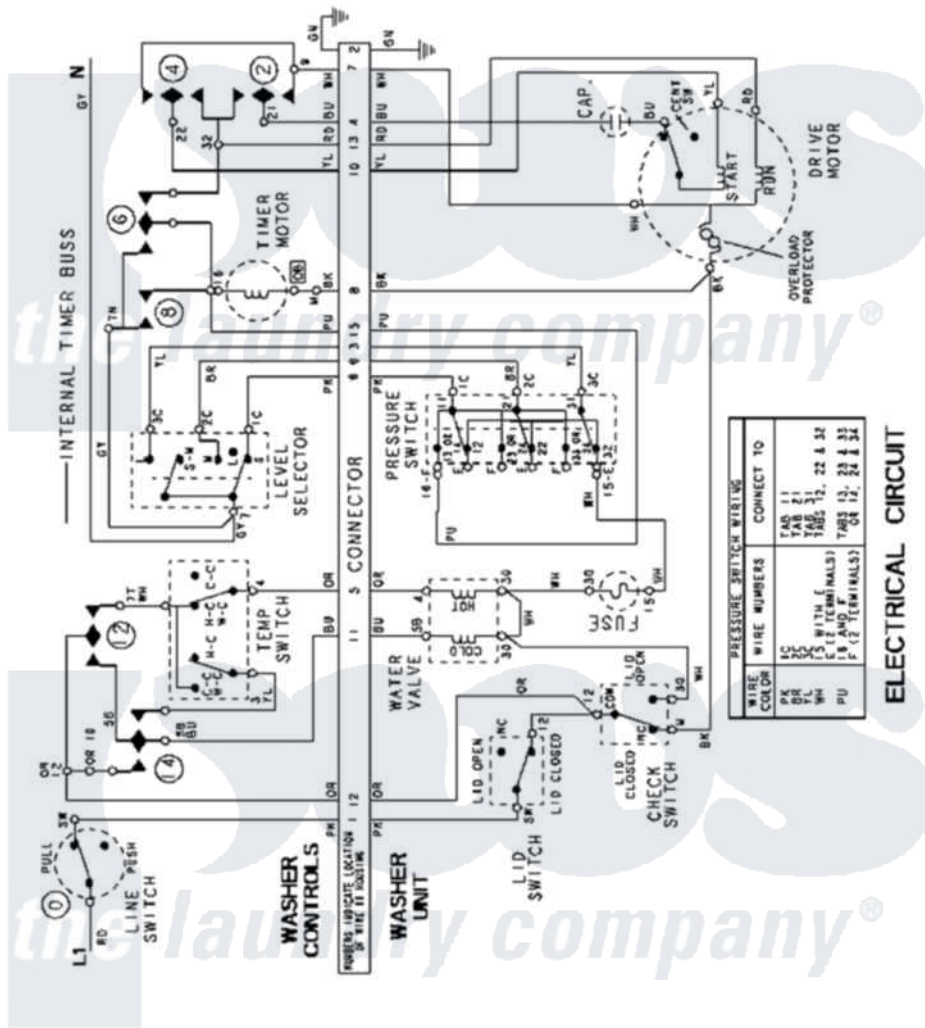

Maytag LSE7804AGE 15 - WIRING INFORMATION

Maytag Residential Maytag LSE7804AGE Stacked Washer and Dryer Parts Parts Diagram 15 - WIRING INFORMATION

Click on the part number to view part

Item	Original Part Number	Replaced By	Status	Part Description
NI	15003237		Not Available	WIRING INFORMATION