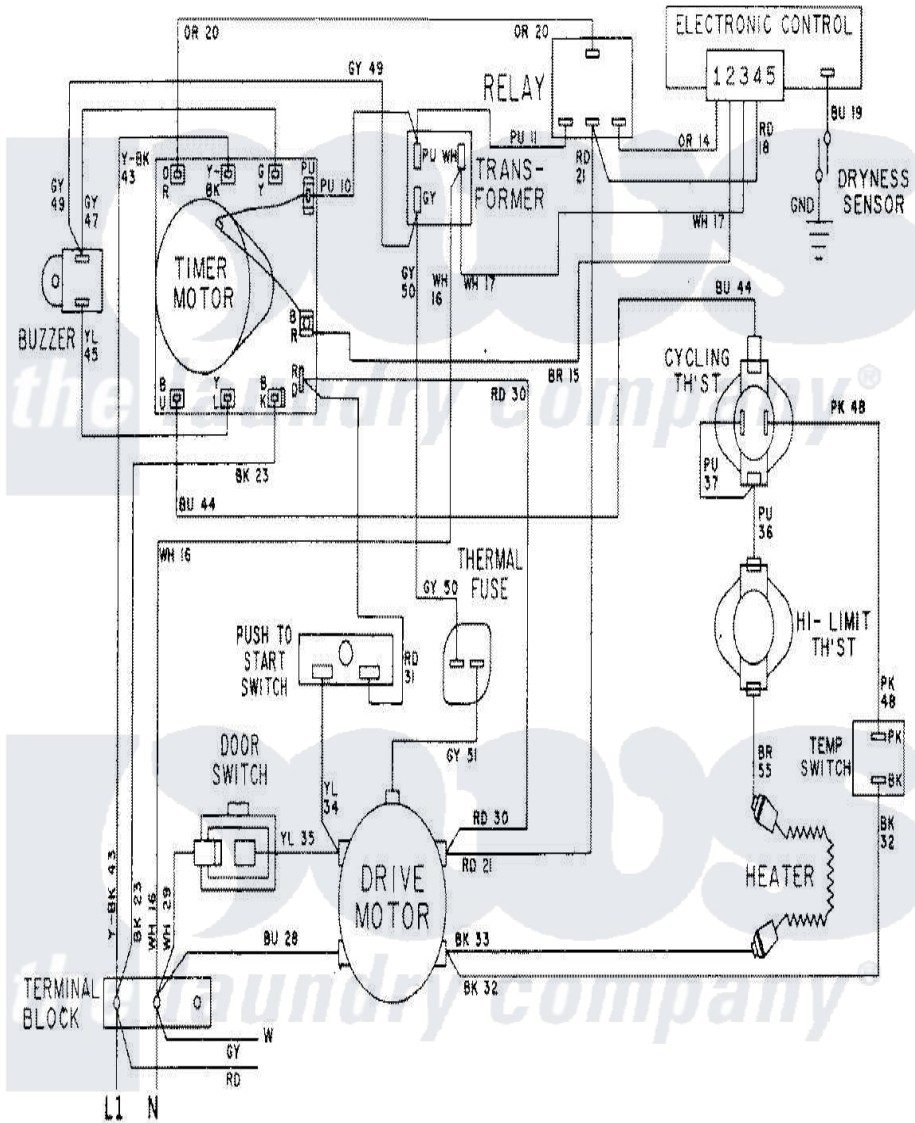

Maytag LSE7804AGE 16 - WIRING INFORMATION-DRYER

Maytag Residential Maytag LSE7804AGE Stacked Washer and Dryer Parts Parts Diagram 16 - WIRING INFORMATION-DRYER

[Click on the part number to view part](#)

Item	Original Part Number	Replaced By	Status	Part Description
NI	15001271		Not Available	WIRING INFORMATION
"	15001359		Not Available	WIRING INFORMATION