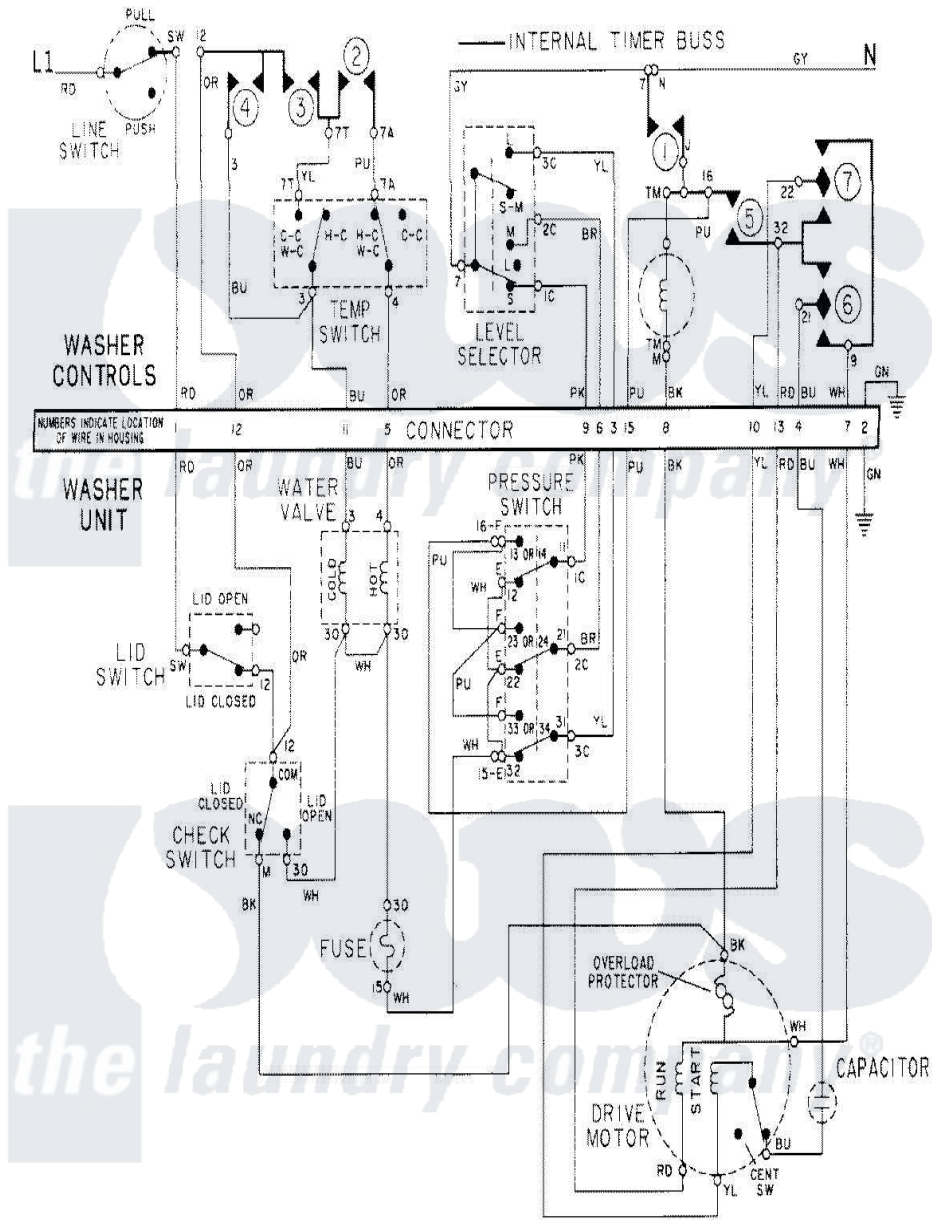

# Maytag LSE7804AGE 17 - WIRING INFORMATION-WASHER

Maytag Residential Maytag LSE7804AGE Stacked Washer and Dryer Parts Parts Diagram 17 - WIRING INFORMATION-WASHER

[Click on the part number to view part](#)

Item	Original Part Number	Replaced By	Status	Part Description
NI	15001266		Not Available	WIRING INFORMATION