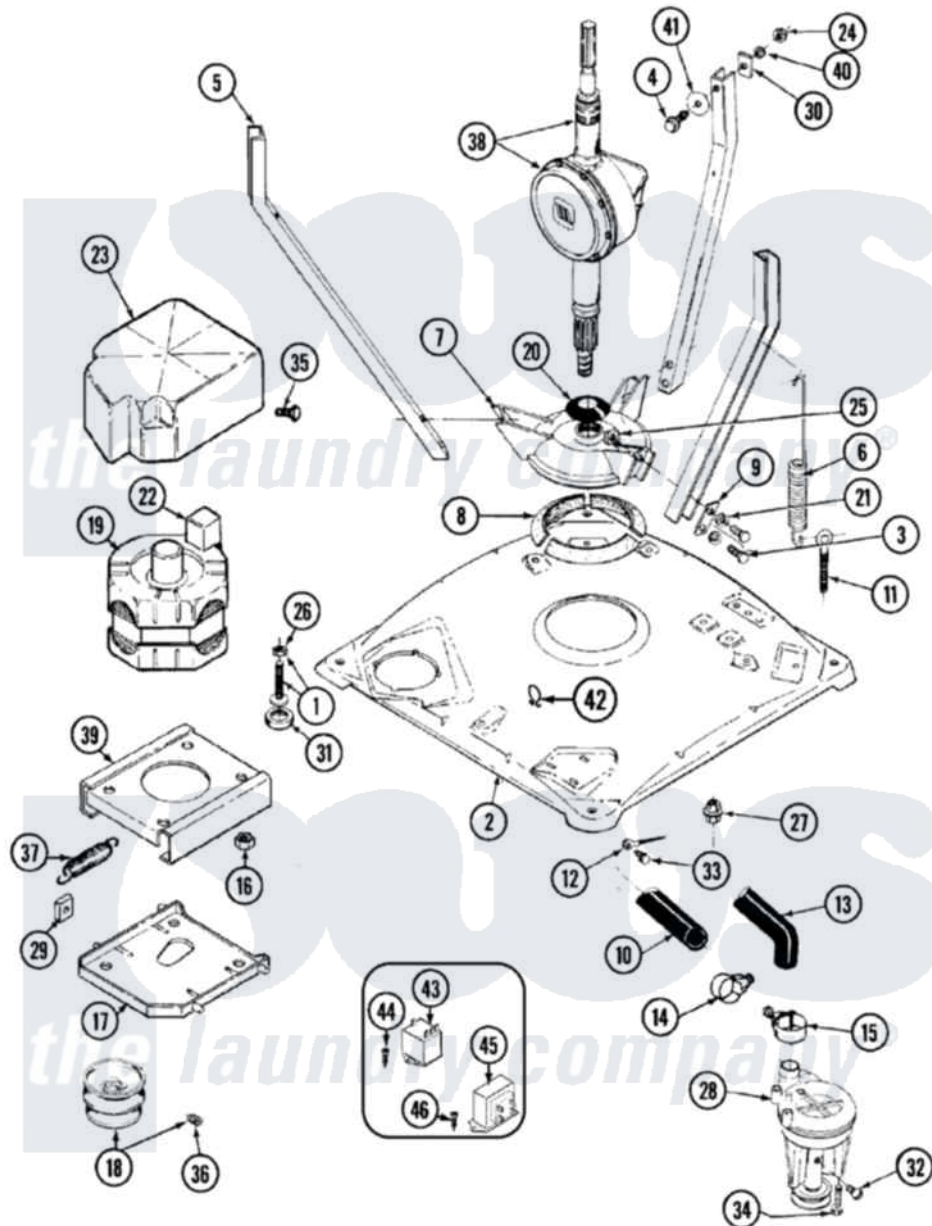

Maytag LSE7804AGM 01 - BASE (LSE7804AGM)

Maytag Residential Maytag LSE7804AGM Stacked Washer and Dryer Parts Parts Diagram 01 - BASE (LSE7804AGM)
 Click on the part number to view part

Item	Original Part Number	Replaced By	Status	Part Description
1	Y302699	22003428		Leg, Adjustable
2	22001172	22002150		Base
3	Y015627			Screw- Hex
4	200744	W10175939		Bolt
"	205254	W10175938		Bolt
5	213053			Brace, Tub Part Not Used
6	22001300			Spring, Centering
7	203725			Damper W/Bolt And Clip
8	203956			Damper Pad Kit
9	213073			Washer, Double Brace
10	215365	22001448		Hose, Pump
11	216416			Bolt, Eye/Centering Spring
12	901220			Ground Wire
13	213045			Hose, Outer Tub Part Not Used
14	202574	3367052		Clamp, Hose
15	202574	3367052		Clamp, Hose

16	Y311426	3400029	Nut, Adapter Plate
17	22001301		Mount, Motor Lower-Assembly
18	Y202496		Pulley, Motor
19	202157	12002352	Motor-Drve
20	211028	22001586	Deflector, Water
21	911852	486009	Lockwasher
22	205132	Not Available	SWITCH, MOTOR EXTERNAL START No.201664-14,205463- 4 & 201800-4
23	215098		Shield, Motor
24	Y052734		Nut, Carrage Bolts And Bracket
25	Y052785		Nut, Brace To Damper
26	210385		Lock Nut For Adjustable Leg
27	211949		Nut, Adjustment Eyebolt
28	202203	6-2022030	Pump As Pa
29	204998	205000	Roller And Spring Kit 4+Spr
30	212979	Not Available	WASHER, TUB BRACE
31	210684		Foot, Adjustable Leg
32	Y015408	22003235	Screw, Bearing Insert
33	912365	3370225	Screw
34	211880		Screw, HeX Head No.10 X 1/2 Inc
35	213121	3400111	Screw, 12-14 X 5/8
36	22001353		Set Screw, Motor Pulley
37	22001442	202718	Springs, Tension
38	206707	6-2097750	Trans Dee
39	214956		Motor Mount Assembly
40	Y054867		Washer, Lock
41	211100		Washer, Outer Tub
42	315471	22003298	Retainer, Wire
43	208227		Relay
44	Y251119	3177991	Screw
45	33001114		Transformer
46	Y313559		Screw