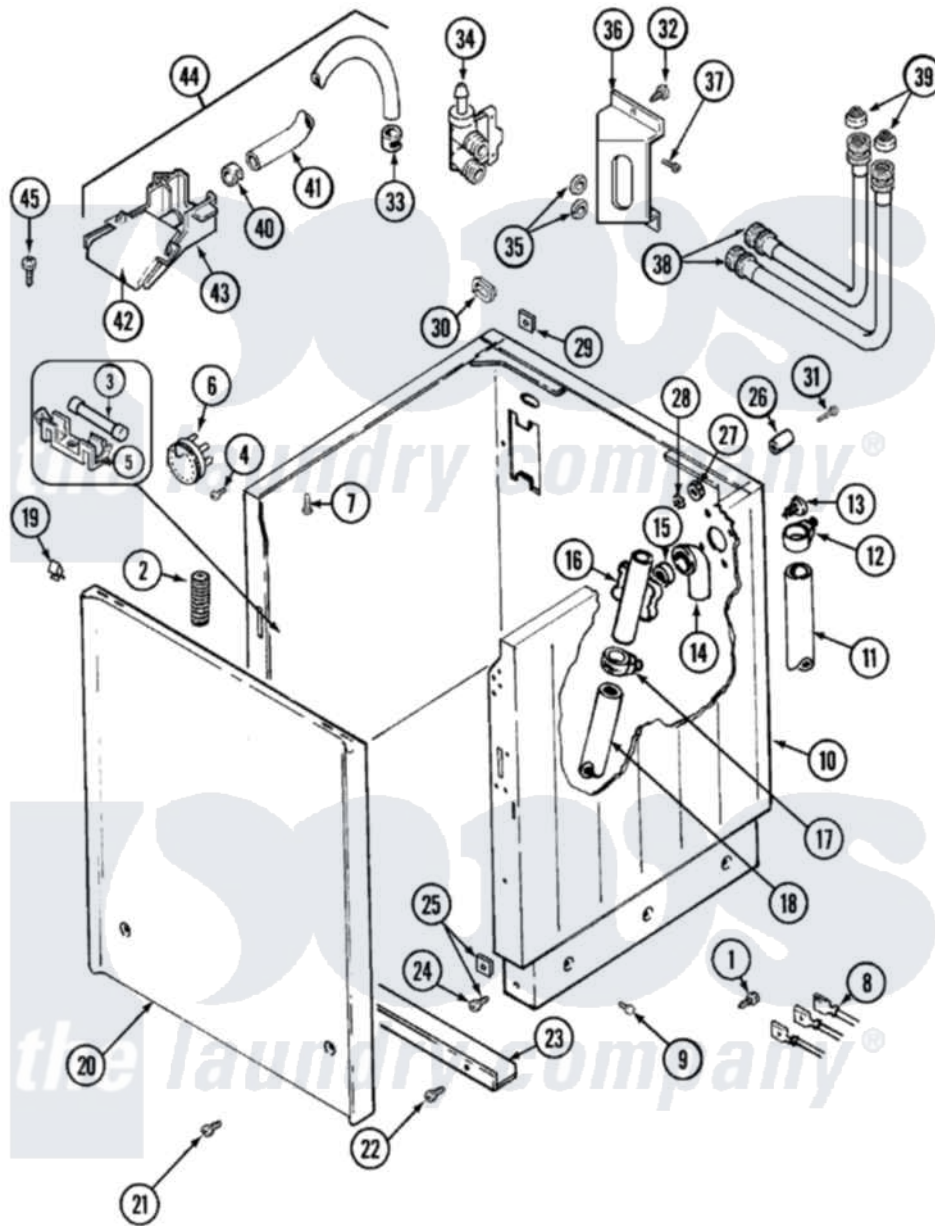

Maytag LSE7804AGM 02 - CABINET (LSE7804AGM)

Maytag Residential Maytag LSE7804AGM Stacked Washer and Dryer Parts Parts Diagram 02 - CABINET (LSE7804AGM)

Click on the part number to view part

Item	Original Part Number	Replaced By	Status	Part Description
1	Y251119	3177991		Screw
2	211149			Clip, Capacitor
"	201101			Capacitor
3	22001555			Fuse
4	210720			Rivet, Bearing To Tumbler Frnt
5	207167			Block, Fuse
6	207787	12002304		Switch-WL
"	22004231	12002304		Switch-WL
"	208783			Wire Jumper
7	214354			Screw, Top Cover To Cabnt.
8	22001427		Not Available	WIRE HARNESS (UPR) NA
9	213007			Xfor Cabinet See Cabinet, Back
10	22001067		Not Available	CABINET (ALM)
11	216017			Hose, Drain
"	V050110			(7/8" I.D. CARTON OF 50

	1039143		FT.)
12	200908	285655	Clamp, Hose
13	Y014874		Screw, Idler Arm And Sleeve
14	Y216016	W10116738	Elbow
15	214765		Gasket, Siphon Break
16	206638		Siphon Break
17	202574	3367052	Clamp, Hose
18	215365	22001448	Hose, Pump
19	215711		Fastener, Spring
20	207205L	22002651	Panel, Front
21	213123	22001496	Front Panel Fastener And Screw
"	22001899	22001496	Front Panel Fastener And Screw
22	211294	90767	Screw, 8A X 3/8 HeX Washer Head Tapping
23	213846		Guard, Belt
24	213122	27001200	Screw
25	204439		Screw And Fstner Assembly
26	215276	Y215513	Standoff, Circuit Board
27	310557		Washer
28	Y052659	Y052655	Hex Nut, No.8-32
29	22001009		Clip, Spring
30	215950		(UPPER CABINET)
31	215277	67006908	Screw, Ice Rack
32	212276	W10116760	Screw
33	216169	596669	Clamp, Manifold
34	22001197		Valve, Water
35	Y013783		Washer, Inlet Hose
36	215264	22002371	Bracket
37	Y313561		Screw---NA
38	208322		Hose, Inlet
39	200961	12001413	Strainer And Washer Kit
40	216170	489503	Clamp
41	22001191		Hose, Injector
42	22001187		Injector
43	22001186		Injector
44	22001175		Water Injector Assembly
45	215537		Screw
46	22001192		Glide