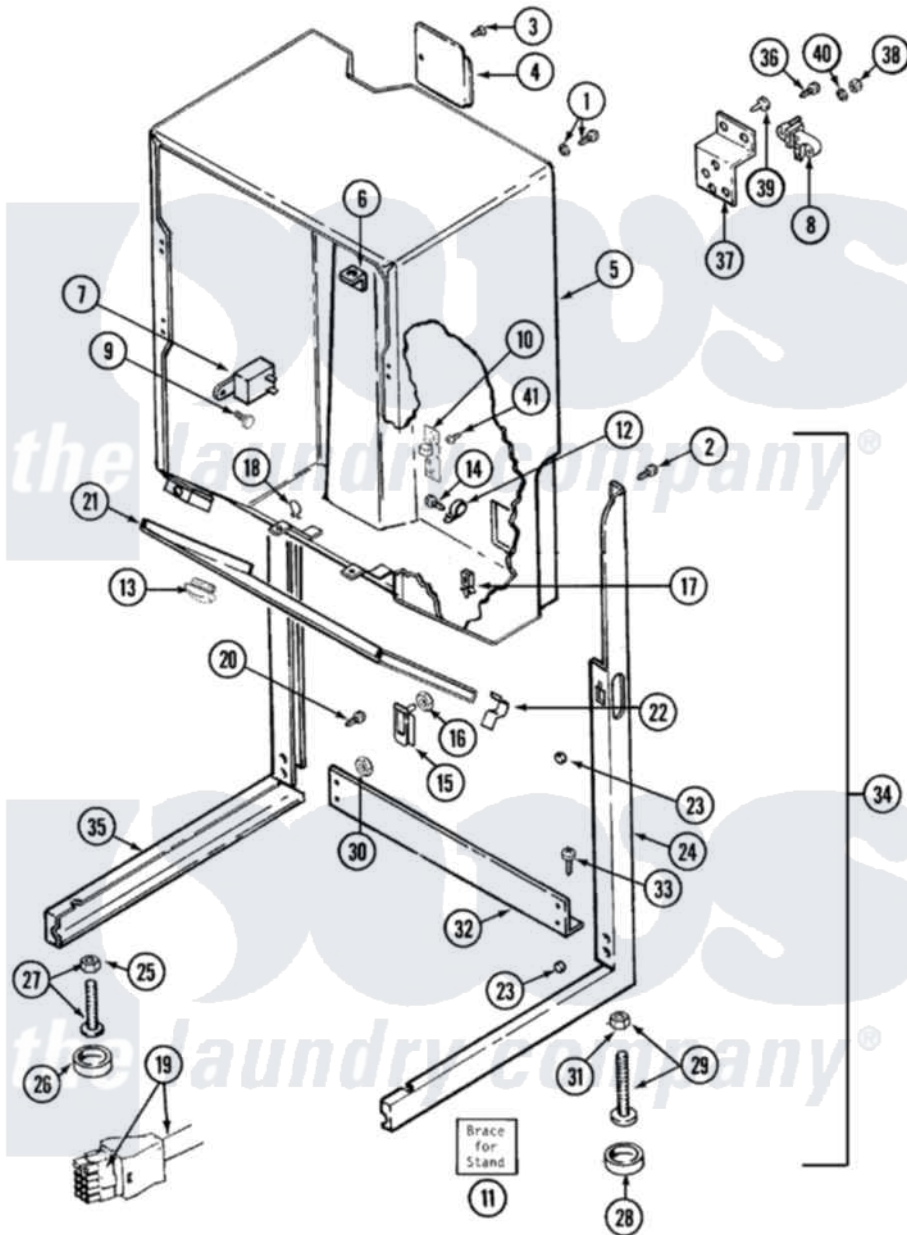

Maytag LSE7804AGM 03 - CABINET-DRYER (LSE7804AGM)

Maytag Residential Maytag LSE7804AGM Stacked Washer and Dryer Parts Parts Diagram 03 - CABINET-DRYER (LSE7804AGM)

[Click on the part number to view part](#)

Item	Original Part Number	Replaced By	Status	Part Description
1	303846	22003781		Screw, Ground Strap
2	314663	214354		Screw, Top Cover To Cabnt.
3	Y313561			Screw----NA
4	314470		Not Available	COVER, TERMINAL
5	308055L		Not Available	CABINET (ALM)
6	312548			Fastener-Access Panel To CA
7	305205	694419		Mini-Buzzer
8	400008			Block, Terminal
9	211168	W10139210		Screw, 8-18 X 5/16
10	33001212			Board, Control-Moisture Sensor
11	306128		Not Available	BRACE FOR STAND-ACCESSORY
12	315264	74006784		Clip, Harness
13	22001195	22002595		Bumper
14	Y310632	1163839		Screw

15	314489		Guide, Pin
16	214872		Palnut, End Cap Note: Nut, Lamp Holder
17	Y313262	W10116752	Retainer-
18	315471	22003298	Retainer, Wire
19	33001555		Harness, Wire
"	33001377		Inductor, Air Core
"	33001370	Not Available	WIRE HARNESS, MAIN (240V-50HZ)
"	22001427	Not Available	WIRE HARNESS (UPR) NA
20	314477		Screw, Access Panel
21	33001051	33002365	Panel- Acc
"	33001130		Shield, Reflective
22	314482		Fastener, Spring
23	314498		Pad, Dryer Leg
24	33001294	33002361	Leg Assembly ----NA
25	Y052740	62739	Nut, Lock
26	Y314137		Foot, Rubber
27	Y305086		Adjustable Leg And Nut
28	210684		Foot, Adjustable Leg
29	Y302699	22003428	Leg, Adjustable
30	Y052721		Nut, Terminal Block Plate
31	210385		Lock Nut For Adjustable Leg
32	314499	Not Available	BRACE
33	214354		Screw, Top Cover To Cabnt.
34	306110L	33002516	Stand, Dryer
35	33001296	33002362	Leg Assembly ----NA
36	Y312209	W10001200	Screw
37	Y312904		Bracket, Terminal Block
38	311484	112432	Nut
39	Y310632	1163839	Screw
40	Y311270		Washer, Terminal Block
41	Y251119	3177991	Screw