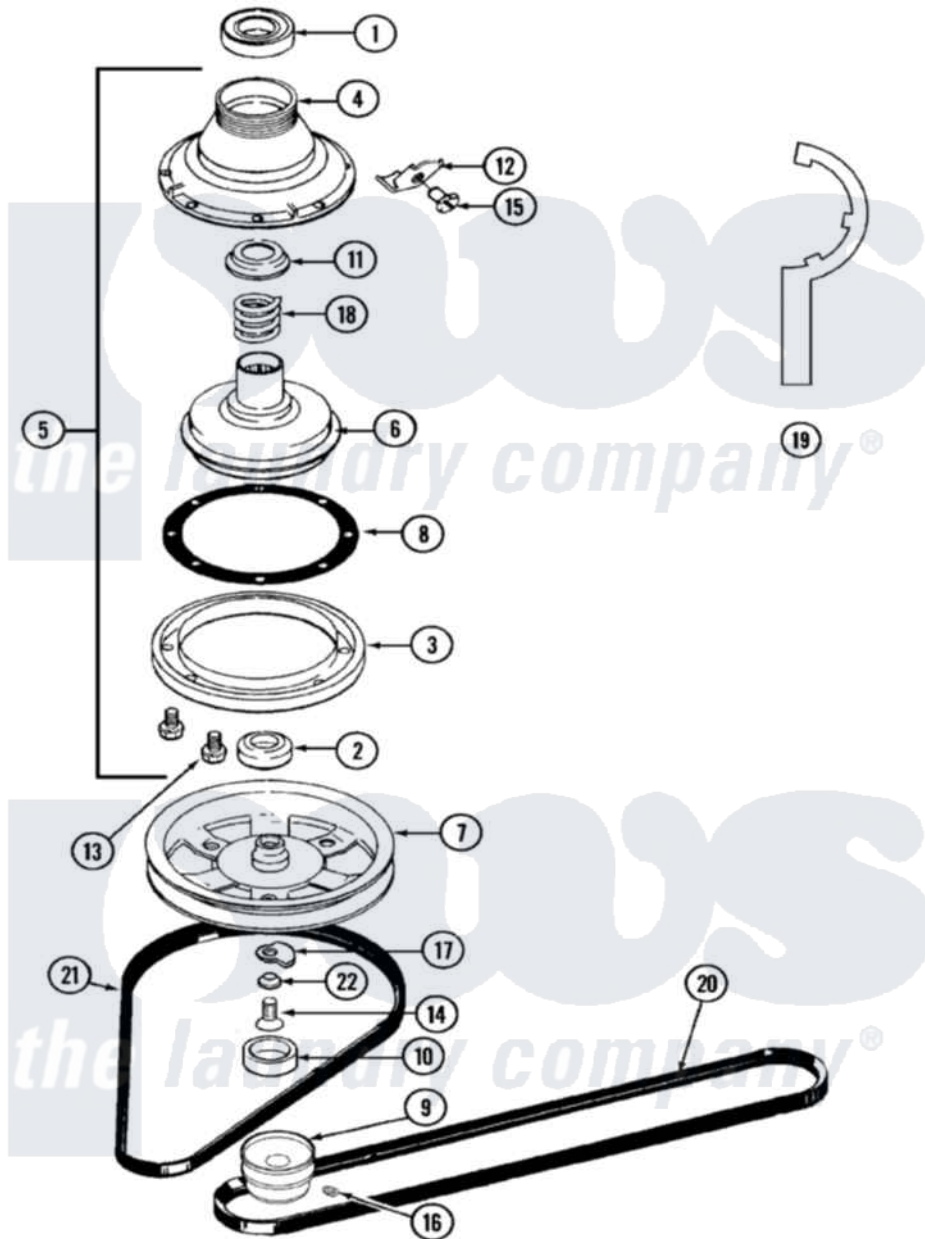

Maytag LSE7804AGM 04 - CLUTCH, BRAKE & BELTS (LSE7804AGM)

Maytag Residential Maytag LSE7804AGM Stacked Washer and Dryer Parts Parts Diagram 04 - CLUTCH, BRAKE & BELTS (LSE7804AGM)

[Click on the part number to view part](#)

Item	Original Part Number	Replaced By	Status	Part Description
1	Y200720	22003441		Bearing, Rear
2	200835			Bearing, Brake Rotor
3	211043	6-2011900		Brake Asse
4	211045	6-2011900		Brake Asse
5	201190	6-2011900		Brake Asse
6	201126	6-2011900		Brake Asse
7	22001441	22002432		Pulley Assembly
8	211042	6-2011900		Brake Asse
9	Y202496			Pulley, Motor
10	211038		Not Available	CAP, OIL RETAINER
11	211039	6-2011900		Brake Asse
12	213325			Clip, Retaining
13	211000			SCREW, BRAKE DRUM (HEX HEAD)
14	211375	681582		Screw
15	213326			Bolt, Sems Retaining Clip

16	Y053241		Set Screw, Motor Pulley
17	211089		Lug, Stop Pulley
18	211041	6-2011900	Brake Asse
19	Y038315	038315	Tool
20	211451		Belt, Pump
21	211948		V Belt, Drive Pulley
22	211090	22003555	Washer, Stop Lug