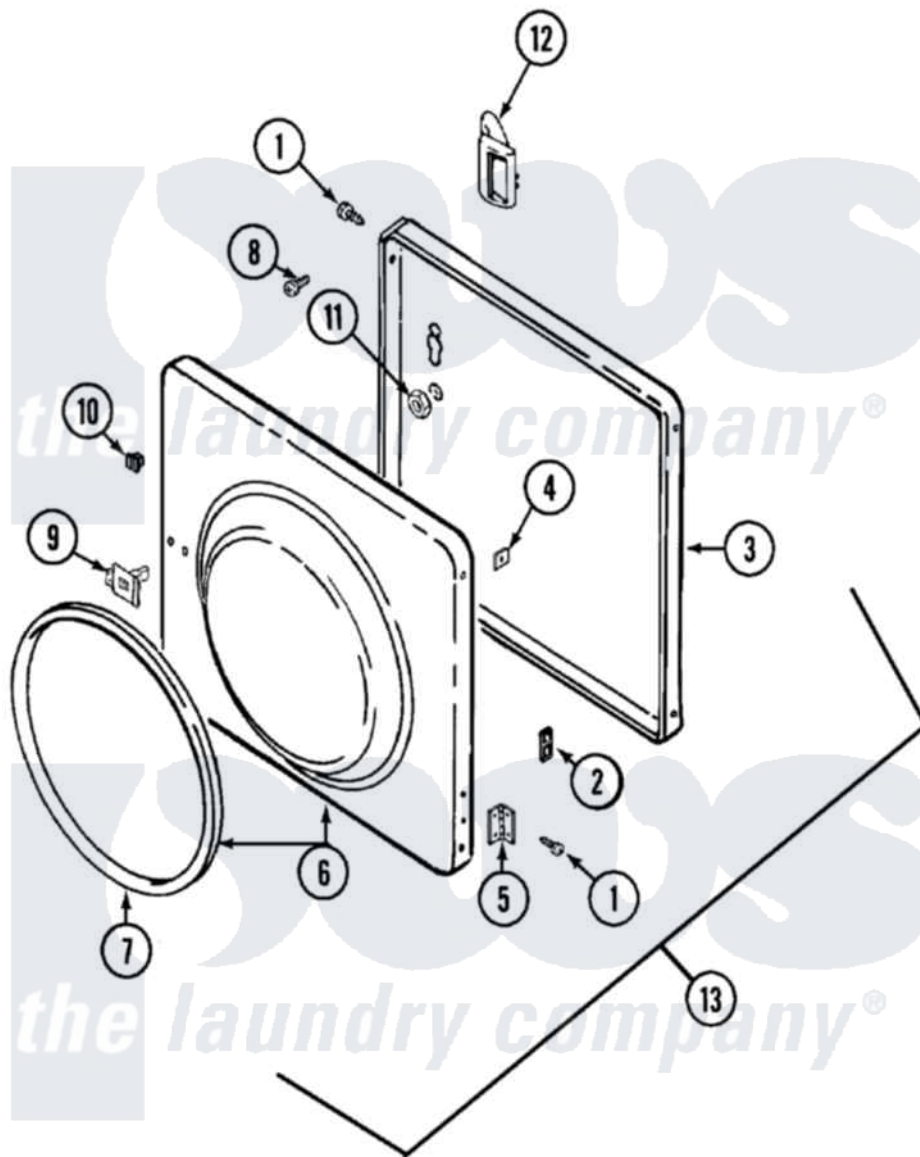

Maytag LSE7804AGM 05 - DOOR (LSE7804AGM)

Maytag Residential Maytag LSE7804AGM Stacked Washer and Dryer Parts Parts Diagram 05 - DOOR (LSE7804AGM)
 Click on the part number to view part

| Item | Original Part Number | Replaced By | Status | Part Description |
|------|--------------------------|--------------------------|---------------|--|
| 1 | Y314062 | | | Screw, Door Hinge And Panel |
| 2 | 33001222 | | | Speednut, Twin |
| " | 33001221 | 22001817 | | Sheet, Sound Damper |
| " | Y313907 | | | Fastener, Twin |
| 3 | 314475L | | | Panel, Outer Door |
| 4 | Y313910 | | | Clip, Door Liner To Outer Panel |
| 5 | 33001230 | | | Hinge, Door |
| 6 | 33001002 | | | Door, Inner |
| 7 | 33001005 | | | Seal, Door |
| 8 | 312960 | 489355 | | Screw, 8 X 1/2 |
| 9 | Y304578 | LA-1003 | | Door Catch Kit |
| 10 | Y313911 | | | Door Strike Retainer |
| 11 | 214872 | | | Palnut, End Cap Note: Nut, Lamp Holder |
| 12 | 33001476 | 33002344 | | Handle, Door |
| 13 | 33001110 | | Not Available | DOOR, COMPLETE (ALM) |