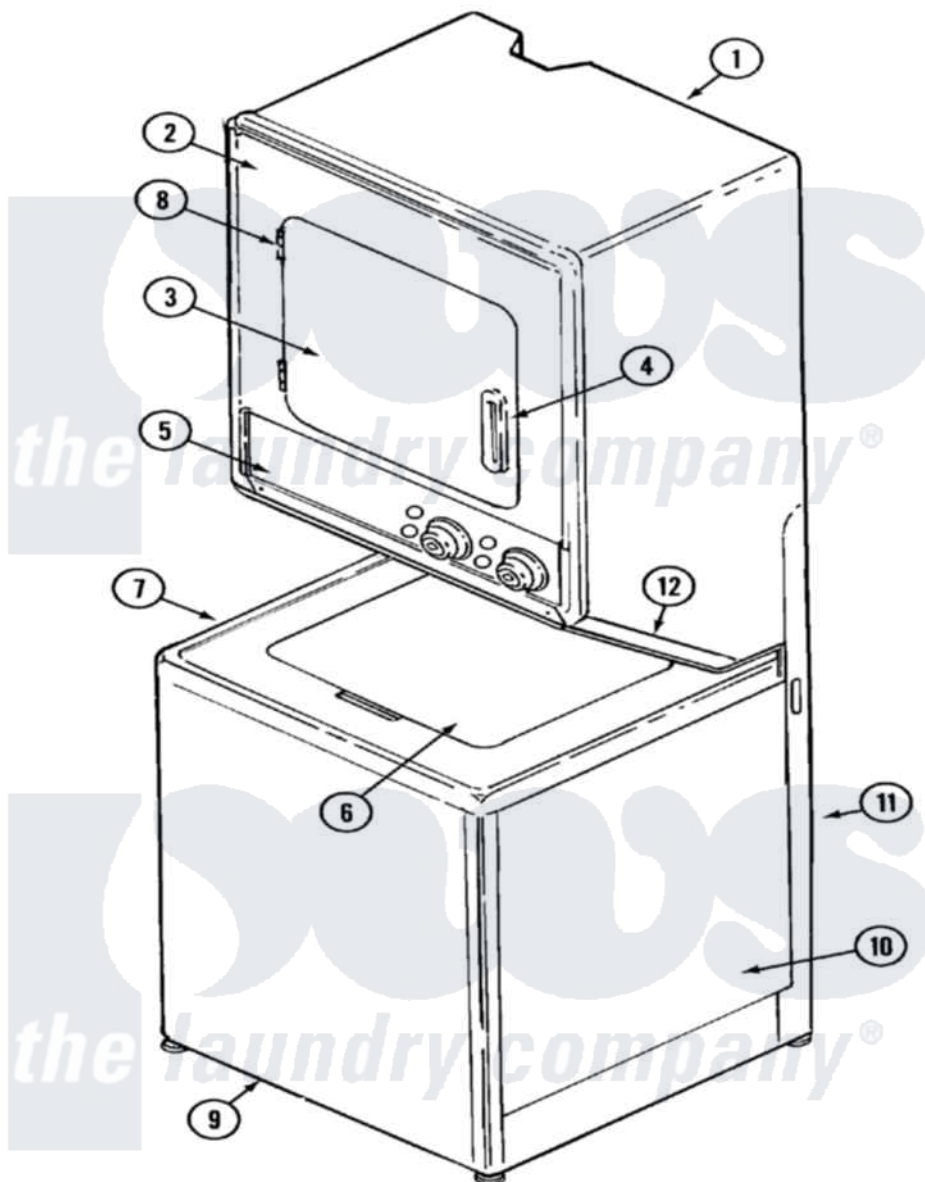

Maytag LSE7804AGM 06 - FRONT (LSE7804AGM)

Maytag Residential Maytag LSE7804AGM Stacked Washer and Dryer Parts Parts Diagram 06 - FRONT (LSE7804AGM)
 Click on the part number to view part

Item	Original Part Number	Replaced By	Status	Part Description
1	308055L		Not Available	CABINET (ALM)
2	33001190	33002366		Panel- FRO
"	33001486	98008544		Screw
3	314475L			Panel, Outer Door
4	33001476	33002344		Handle, Door
5	33001477		Not Available	PANEL, CONTROL (ALM)
6	22001081		Not Available	LID (ALM)---NA
7	22001063	22002646		Cover, Top
8	33001230			Hinge, Door
9	207205L	22002651		Panel, Front
10	22001067		Not Available	CABINET (ALM)
11	306110L	33002516		Stand, Dryer
12	33001051	33002365		Panel- Acc
13	33001289			Manual, Use And Care
"	16002032			Manual, Service-No Refund
"	16000327		Not Available	GUIDE, QUICK REF. - MAYTAG