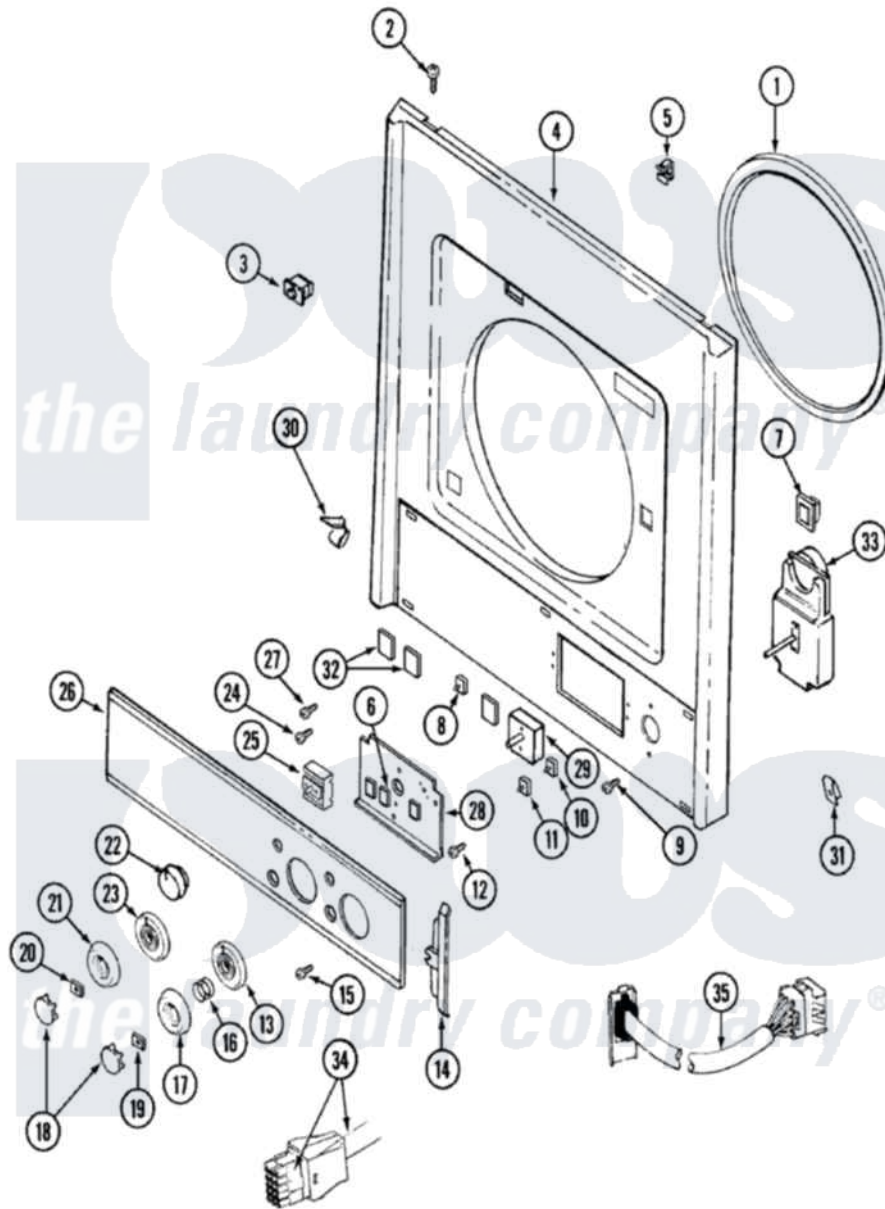

**Maytag LSE7804AGM 07 - FRONT PANEL & CONTROL PANEL  
(LSE7804AGM)**

Maytag [Residential Maytag LSE7804AGM Stacked Washer and Dryer Parts](#) Parts Diagram 07 - FRONT PANEL & CONTROL PANEL (LSE7804AGM)  
Click on the part number to view part

Item	Original Part Number	Replaced By	Status	Part Description
1	<a href="#">314286</a>			Seal For Front Panel
2	<a href="#">212277</a>			Screw, No.8 X 1/2 Inch
3	33001509	<a href="#">W10169313</a>		Switch-Dor
"	Y305753	<a href="#">W10169313</a>		Switch-Dor
4	33001486	<a href="#">98008544</a>		Screw
"	33001190	<a href="#">33002366</a>		Panel- FRO
5	<a href="#">Y310376</a>			Clip, Door Switch Harness
6	<a href="#">315287</a>			Bumper Small
7	Y304578	<a href="#">LA-1003</a>		Door Catch Kit
8	<a href="#">308017</a>			Switch, Dryer Temperature
9	216042	<a href="#">22001627</a>		Screw
10	<a href="#">207782</a>			Switch, Water Temperature
11	<a href="#">22001188</a>			Switch, Rotary
12	211294	<a href="#">90767</a>		Screw, 8A X 3/8 HeX Washer Head Tapping