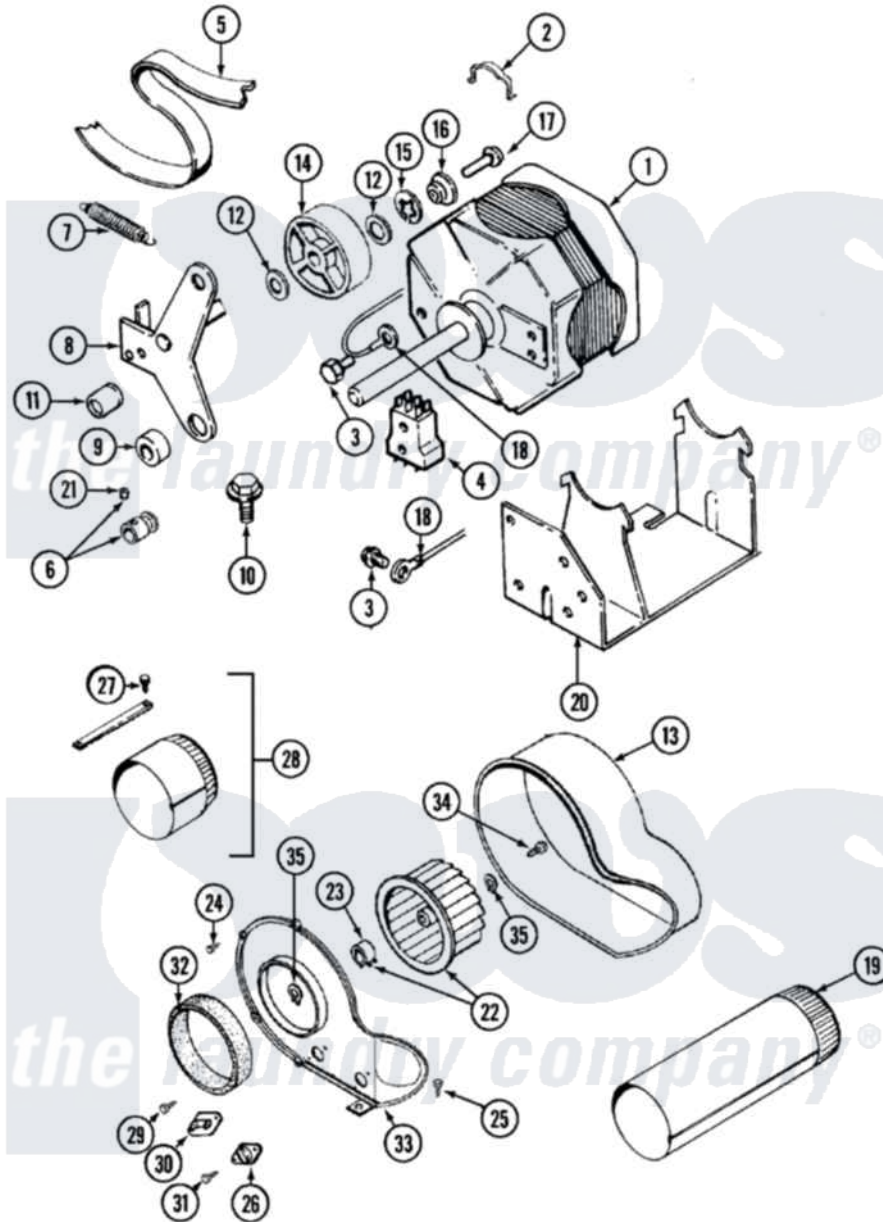

Maytag LSE7804AGM 09 - MOTOR (DRYER & BLOWER LSE7804AGM)

Maytag [Residential Maytag LSE7804AGM Stacked Washer and Dryer Parts](#) Parts Diagram 09 - MOTOR (DRYER & BLOWER LSE7804AGM)

[Click on the part number to view part](#)

Item	Original Part Number	Replaced By	Status	Part Description
1	Y308577			Motor
2	Y015825			Clip, Motor To Motor Support
3	910343	488234		Screw 8-32 X 1/4
4	306207		Not Available	(PROD. No.303358-8 & No.303358-9)
5	314774	Y312959		Poly "V" Belt For Tumbler
6	Y308579			Pulley W/Set Screw
7	314473			Spring For Idler
8	Y303363	6-3033630		Idler Arm
9	314457			Spacer For Idler Arm
10	Y313561			Screw----NA
11	Y312057	910624		Screw
"	314456			Spacer
12	Y312527			Washer, Idler Shaft
13	Y312893			Housing, Blower
14	Y303705	6-3037050		Pulley- ID

15	312958	354987	Ring, Retaining
16	Y312894	315772	Sleeve, Idler Arm
17	Y310842	8182296	Screw, Agitator
18	901220		Ground Wire
19	306637		Exhaust Duct Assembly
20	306054		Support, Motor
21	Y053241		Set Screw, Motor Pulley
22	Y303836		Blower Wheel Assembly And Clamp
23	312967		Clamp, Blower Housing
24	Y312961	W10116751	Screw
25	Y313561		Screw---NA
26	306911		Thermostat, Multi-Temp
27	Y310632	1163839	Screw
28	306643	8544761A	Exten-Exht
29	211294	90767	Screw, 8A X 3/8 HeX Washer Head Tapping
30	306604		Cut-Off, Thermal Part Not Used
31	314848	W10116760	Screw
32	Y312901		Seal, Housing Cover
33	314846		Cover, Blower Housing
34	Y310632	1163839	Screw
35	410233	9703438	Ring-Retrn