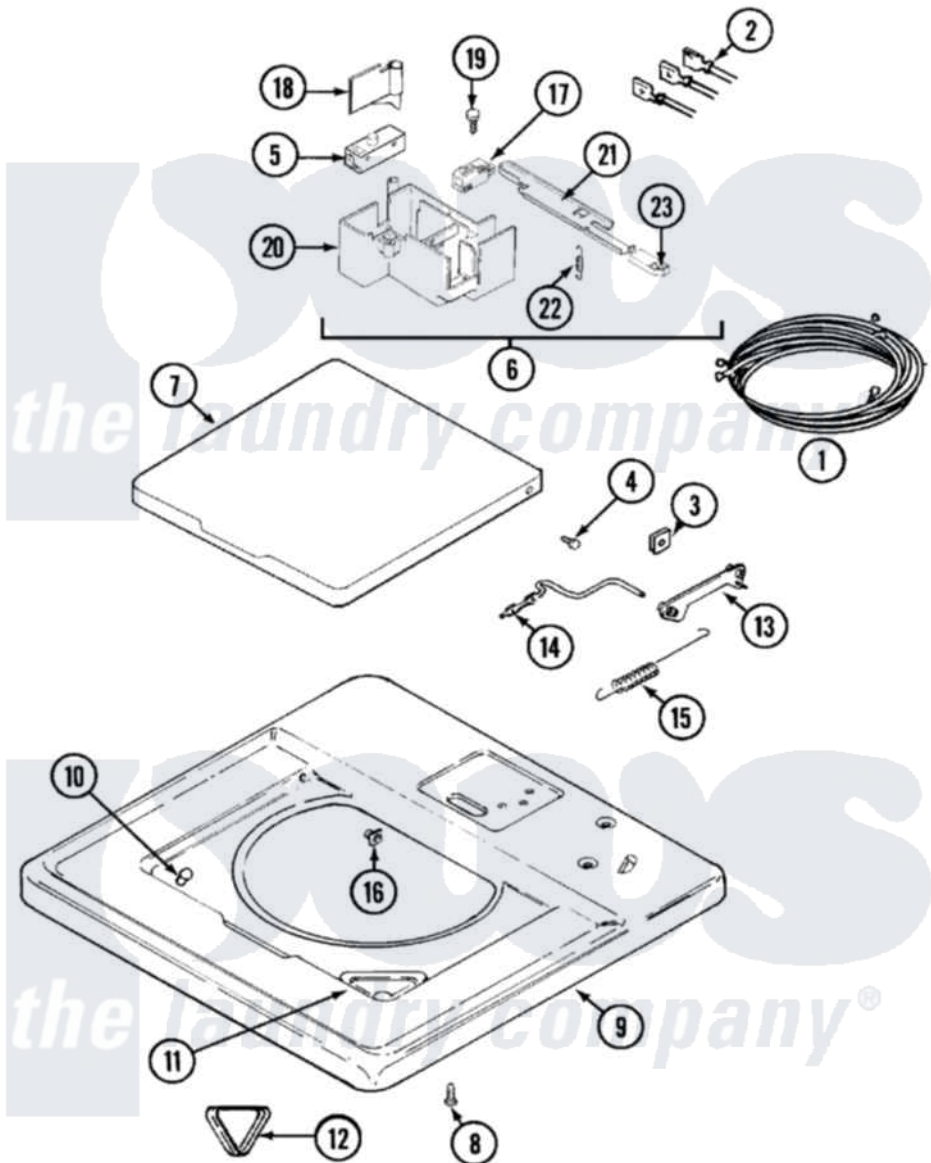

Maytag LSE7804AGM 10 - TOP & LID (LSE7804AGM)

Maytag Residential Maytag LSE7804AGM Stacked Washer and Dryer Parts Parts Diagram 10 - TOP & LID (LSE7804AGM)

[Click on the part number to view part](#)

Item	Original Part Number	Replaced By	Status	Part Description
1	22001432			Wire Harness
"	22001427		Not Available	WIRE HARNESS (UPR) NA
"	22001585			Harness, Wire
2	22001443			Harness, Wire
"	208781			Wire Harness, Lid Switch
3	22001194			Clip, Spring
4	22001001			Screw
5	208823			Pc Switch, Lid
6	22001581	12001514		Switch-Lid
"	22001444	12001513		Switch-Lid
7	22001081		Not Available	LID (ALM)---NA
8	214354			Screw, Top Cover To Cabnt.
9	22001063	22002646		Cover, Top
10	212716			Bumper, Lid
11	215580			Cup, Bleach
12	215374		Not Available	GASKET FOR BLEACH CUP

13	22001189	Rod, Restraint
14	22001208	Rod, Counter Balance
15	Y216184	Spring, Counter Balance
16	22001193	Bearing, Counter Balance
17	207166	Switch, Check
18	22001283	Trigger
19	215537	Screw
"	22001183	Screw
20	22001285	Holder, Switch
21	22001286	Switch, Arm
22	22001287	Spring, Switch
23	22001250	Glide, Switch Arm