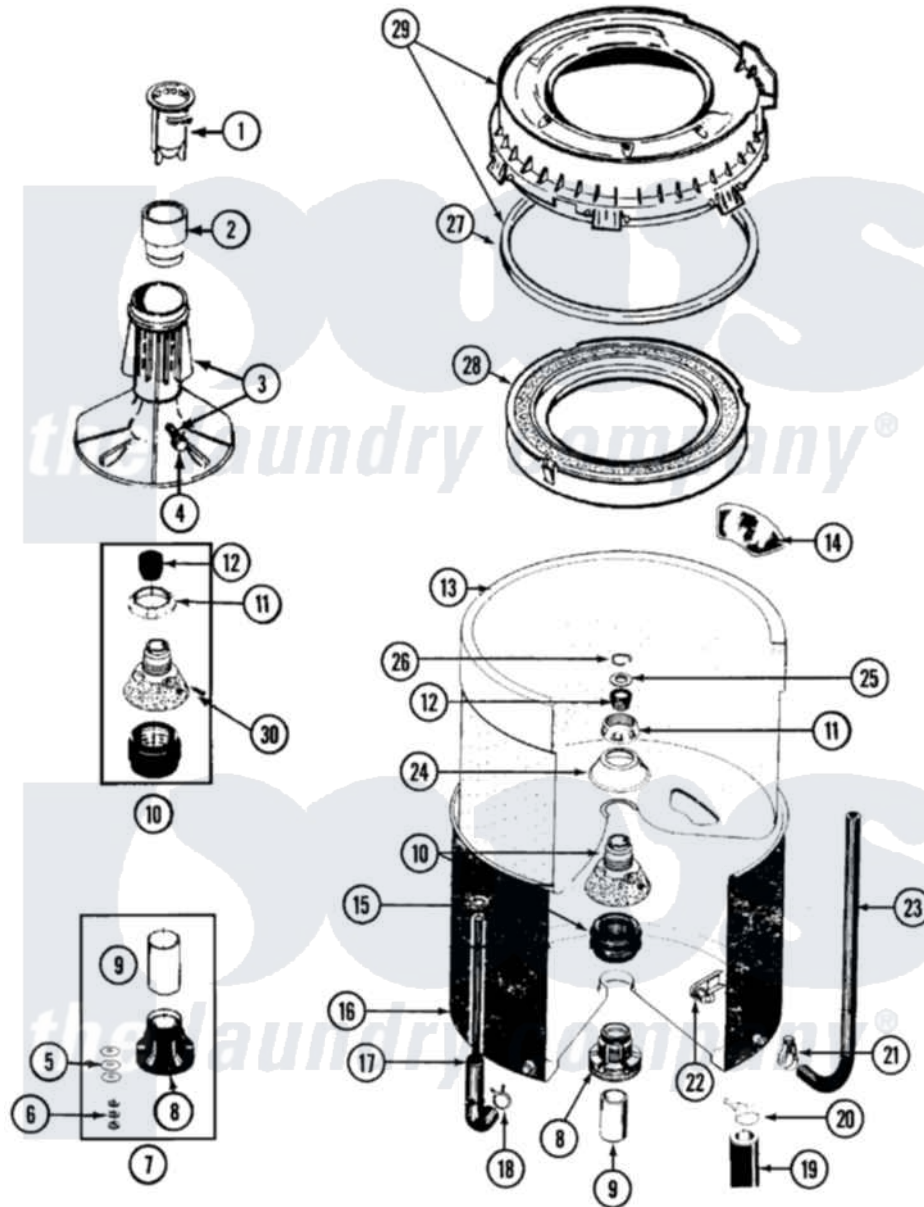

Maytag LSE7804AGM 12 - TUB (LSE7804AGM)

Maytag Residential Maytag LSE7804AGM Stacked Washer and Dryer Parts Parts Diagram 12 - TUB (LSE7804AGM)
 Click on the part number to view part

Item	Original Part Number	Replaced By	Status	Part Description
1	22001294			Cup, Dispensing
2	22001295			Housing, Dispenser
3	207538			Agitator W/Lock Screw
4	206478		Not Available	SCREW & WASHER FOR AGITATOR
5	211100			Washer, Outer Tub
6	Y054867			Washer, Lock
7	204013	6-2040130		Tub Bearin
8	200824	6-2040130		Tub Bearin
9	211130			Bearing Liner, Tub Bearing
10	204012	6-2095720		Mounting S
"	22001648	6-2095720		Mounting S
11	211047	6-2110472		Nut- Clamp
12	Y0A4298	6-0A57420		Seal- Agitator
13	22001140	Y2201881		Tub, Inner Short White SP
14	207219			Filter, Self-Cleaning
15	410296	596669		Clamp, Manifold

16	22001116	Not Available	TUB, OUTER (STACK)
17	22001073	22001616	Tube, Air
18	211641		Clamp, 1-1/16"
19	213045		Hose, Outer Tub Part Not Used
20	201011	285655	Clamp, Hose
21	205161	489503	Clamp
22	214434		Spout, Deflector
23	214495		Tube, Inlet To Tub
24	211210		Washer, Clamping Nut
25	Y015666		Washer, Retaining -
26	Y015667		Retaining Ring
27	22001007		Gasket, Cover To Tub
28	22001142		Ring, Balance
29	22001299		Tub Cover And Gasket Assembly
30	211618	22001423	Set Screw, Mounting Stem