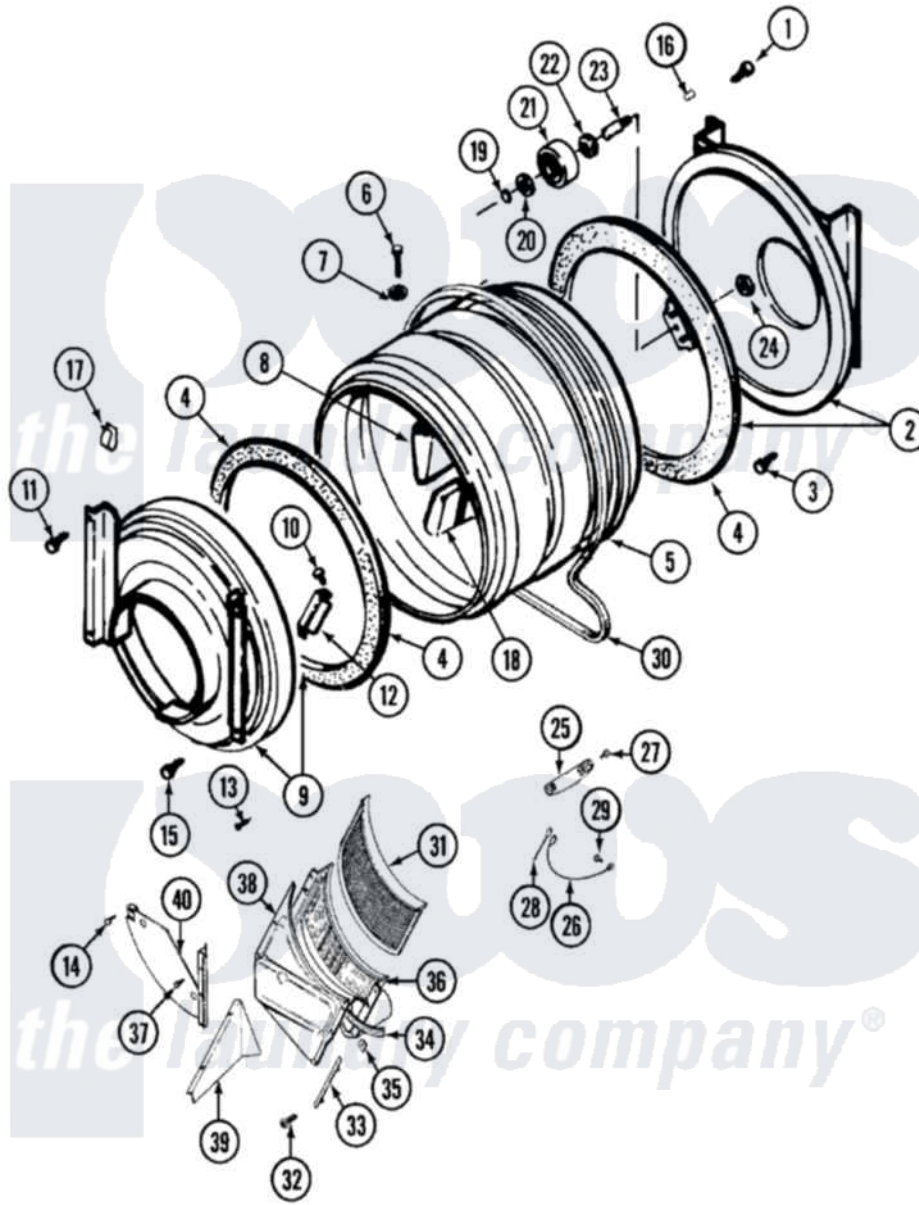

# Maytag LSE7804AGM 13 - TUMBLER (LSE7804AGM)

Maytag Residential Maytag LSE7804AGM Stacked Washer and Dryer Parts Parts Diagram 13 - TUMBLER (LSE7804AGM)

[Click on the part number to view part](#)

Item	Original Part Number	Replaced By	Status	Part Description
1	Y310632	<a href="#">1163839</a>		Screw
2	<a href="#">33001106</a>			Back, Tumbler
3	211294	<a href="#">90767</a>		Screw, 8A X 3/8 HeX Washer Head Tapping
4	<a href="#">314820</a>			Seal, Tumbler
5	<a href="#">33001177</a>			Tumbler
6	<a href="#">Y310759</a>			Screw, Tumbler Baffles
7	<a href="#">314158</a>			Washer, Baffle To Tumbler
8	<a href="#">33001014</a>			Baffle
9	<a href="#">33001107</a>			Front, Tumbler
10	<a href="#">210720</a>			Rivet, Bearing To Tumbler Frnt
11	<a href="#">Y313561</a>			Screw---NA
12	<a href="#">306508</a>			Tumbler Bearing Kit ---W
13	Y314110	<a href="#">33002917</a>		Screw, No.10-16
14	<a href="#">310207</a>			Screw, No.6 X 1/4 Inch
15	Y310632	<a href="#">1163839</a>		Screw