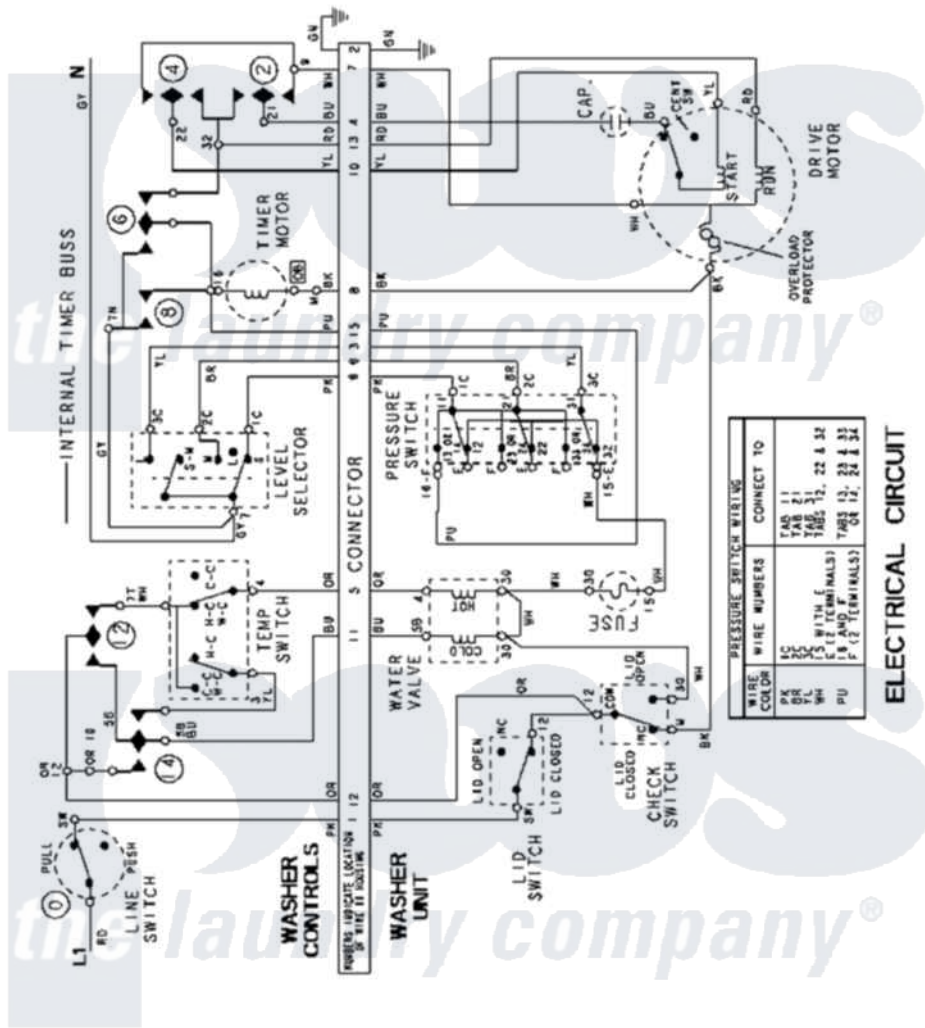

Maytag LSE7804AGM 14 - WIRING INFORMATION

Maytag Residential Maytag LSE7804AGM Stacked Washer and Dryer Parts Parts Diagram 14 - WIRING INFORMATION

Click on the part number to view part

Item	Original Part Number	Replaced By	Status	Part Description
NI	15003237		Not Available	WIRING INFORMATION