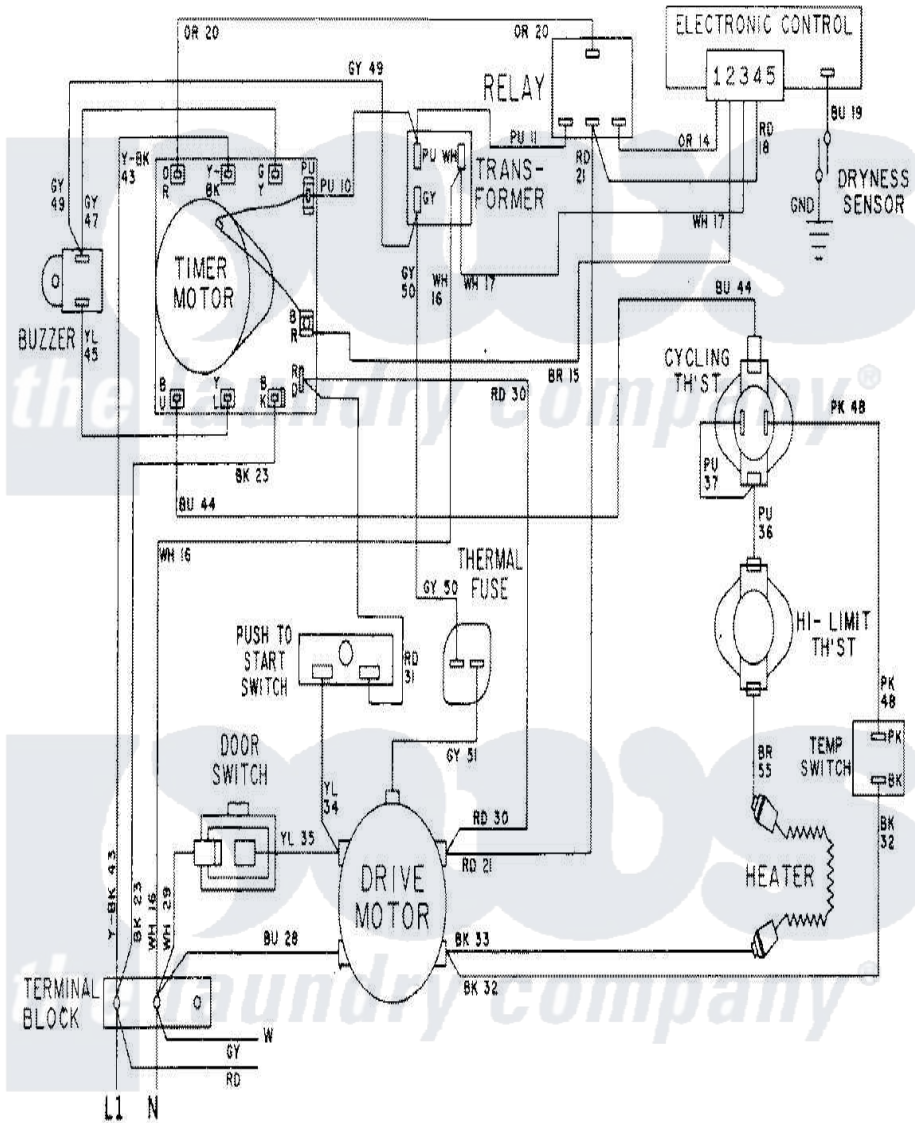

Maytag LSE7804AGM 15 - WIRING INFORMATION-DRYER

Maytag Residential Maytag LSE7804AGM Stacked Washer and Dryer Parts Parts Diagram 15 - WIRING INFORMATION-DRYER

[Click on the part number to view part](#)

Item	Original Part Number	Replaced By	Status	Part Description
NI	15001271		Not Available	WIRING INFORMATION
"	15001359		Not Available	WIRING INFORMATION