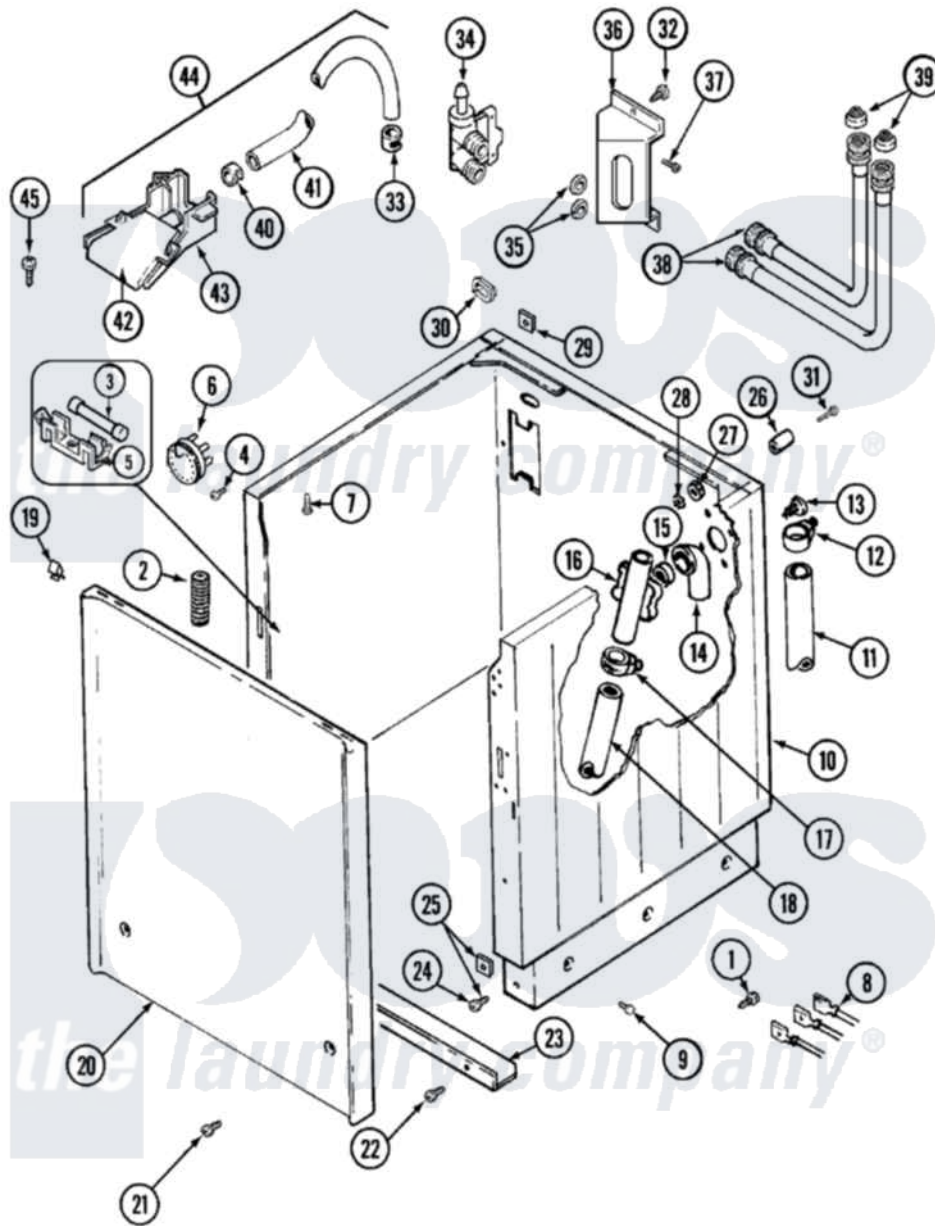

Maytag LSE7806ACE 02 - CABINET

Maytag Residential Maytag LSE7806ACE Stacked Washer and Dryer Parts Parts Diagram 02 - CABINET
 Click on the part number to view part

Item	Original Part Number	Replaced By	Status	Part Description
1	Y251119	3177991		Screw
2	Y200832			Capacitor
"	211149			Clip, Capacitor
3	22001555			Fuse
"	W10124350		Not Available	NOT REQUIRED PART OR SEE NOTE NOT REPLACEABLE (MUST ORDER LID SWITCH ASSY. COMPLETE. REFER TO TOP & LID SECTION FOR CORRECT PART NO.)
4	210720			Rivet, Bearing To Tumbler Frnt
5	207167			Block, Fuse
6	208783			Wire Jumper
"	22004231	12002304		Switch-WL
"	207787	12002304		Switch-WL
7	214354			Screw, Top Cover To Cabnt.
8	22001585			Harness, Wire