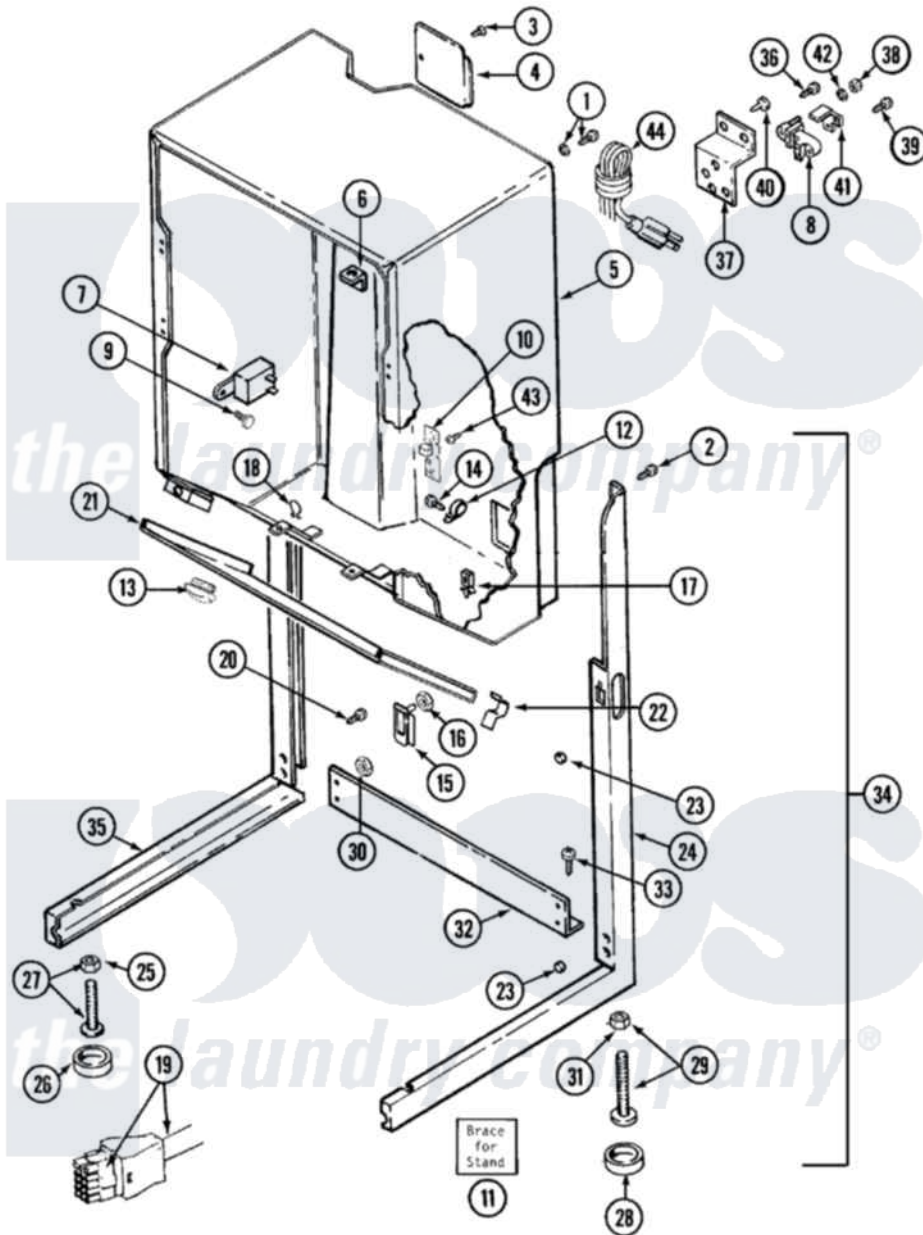

Maytag LSE7806ACE 03 - CABINET-DRYER

Maytag Residential Maytag LSE7806ACE Stacked Washer and Dryer Parts Parts Diagram 03 - CABINET-DRYER
 Click on the part number to view part

Item	Original Part Number	Replaced By	Status	Part Description
1	303846	22003781		Screw, Ground Strap
2	314663	214354		Screw, Top Cover To Cabnt.
3	Y313561			Screw---NA
4	314470		Not Available	COVER, TERMINAL
5	308055			Cabinet
6	312548			Fastener-Access Panel To CA
7	Y308205	33001623		Buzzer, Non-Adjustable
8	400008			Block, Terminal
9	211168	W10139210		Screw, 8-18 X 5/16
10	33001212			Board, Control-Moisture Sensor
11	306128		Not Available	BRACE FOR STAND-ACCESSORY
12	22001929	8534021		Clamp, Recirc Hose Retainer
13	22001010			Bumper
14	Y310632	1163839		Screw
15	314489			Guide, Pin

16	214872		Palnut, End Cap Note: Nut, Lamp Holder
17	Y313262	W10116752	Retainer-
18	315471	22003298	Retainer, Wire
19	33001553		Harness, Wire
"	22001930		Wire Harness
20	314477		Screw, Access Panel
21	33001130		Shield, Reflective
"	33001050		Panel, Access
22	314482		Fastener, Spring
23	314498		Pad, Dryer Leg
24	33001293	Not Available	LEG ASSY. (RT-WHT)
25	Y052740	62739	Nut, Lock
26	Y314137		Foot, Rubber
27	Y305086		Adjustable Leg And Nut
28	210684		Foot, Adjustable Leg
29	Y302699	22003428	Leg, Adjustable
30	Y052721		Nut, Terminal Block Plate
31	210385		Lock Nut For Adjustable Leg
32	314499	Not Available	BRACE
33	214354		Screw, Top Cover To Cabnt.
34	Y306110		Stand, Dryer
35	33001295	Not Available	LEG ASSY. (LT-WHT)
36	Y312209	W10001200	Screw
37	Y312904		Bracket, Terminal Block
38	311484	112432	Nut
39	33001245		Screw----NA
40	Y310632	1163839	Screw
41	Y312184		Strap, Grounding
42	Y311270		Washer, Terminal Block
43	Y251119	3177991	Screw