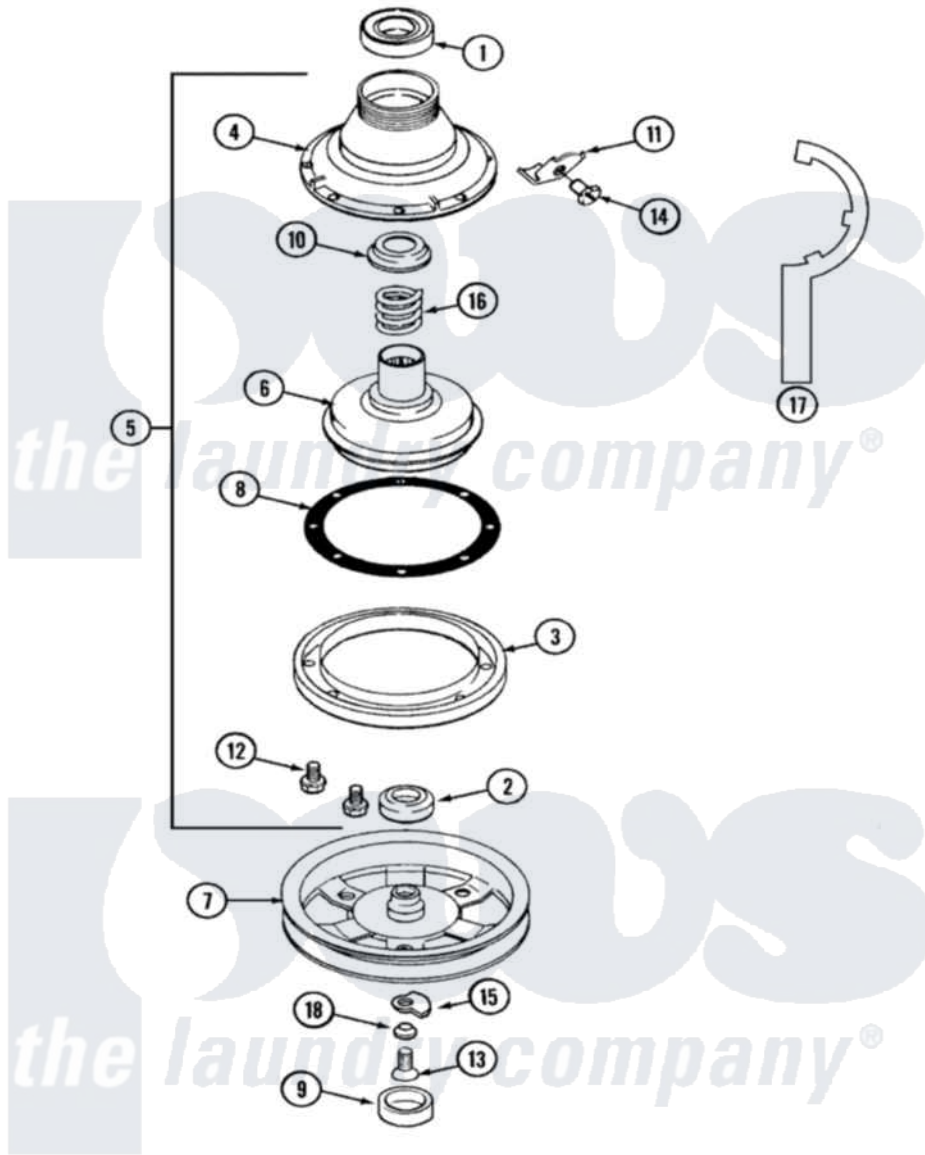

# Maytag LSE7806ACE 04 - CLUTCH & BRAKE

Maytag Residential Maytag LSE7806ACE Stacked Washer and Dryer Parts Parts Diagram 04 - CLUTCH & BRAKE  
 Click on the part number to view part

Item	Original Part Number	Replaced By	Status	Part Description
1	Y200720	<a href="#">22003441</a>		Bearing, Rear
2	<a href="#">200835</a>			Bearing, Brake Rotor
3	211043	<a href="#">6-2011900</a>		Brake Asse
4	211045	<a href="#">6-2011900</a>		Brake Asse
5	201190	<a href="#">6-2011900</a>		Brake Asse
"	Y038315	<a href="#">038315</a>		Tool
6	201126	<a href="#">6-2011900</a>		Brake Asse
7	211059	<a href="#">6-2301530</a>		Pulley
"	22002431	<a href="#">6-2301550</a>		Pulley Assembly
8	211042	<a href="#">6-2011900</a>		Brake Asse
9	211038		Not Available	CAP, OIL RETAINER
"	<a href="#">22002428</a>			Cover, Dust
10	211039	<a href="#">6-2011900</a>		Brake Asse
11	<a href="#">213325</a>			Clip, Retaining
12	211000			SCREW, BRAKE DRUM (HEX HEAD)
13	211375	<a href="#">681582</a>		Screw

14	<a href="#">213326</a>		Bolt, Sems Retaining Clip
15	<a href="#">211089</a>		Lug, Stop Pulley
16	211041	<a href="#">6-2011900</a>	Brake Asse
17	Y038315	<a href="#">038315</a>	Tool
18	211090	<a href="#">22003555</a>	Washer, Stop Lug