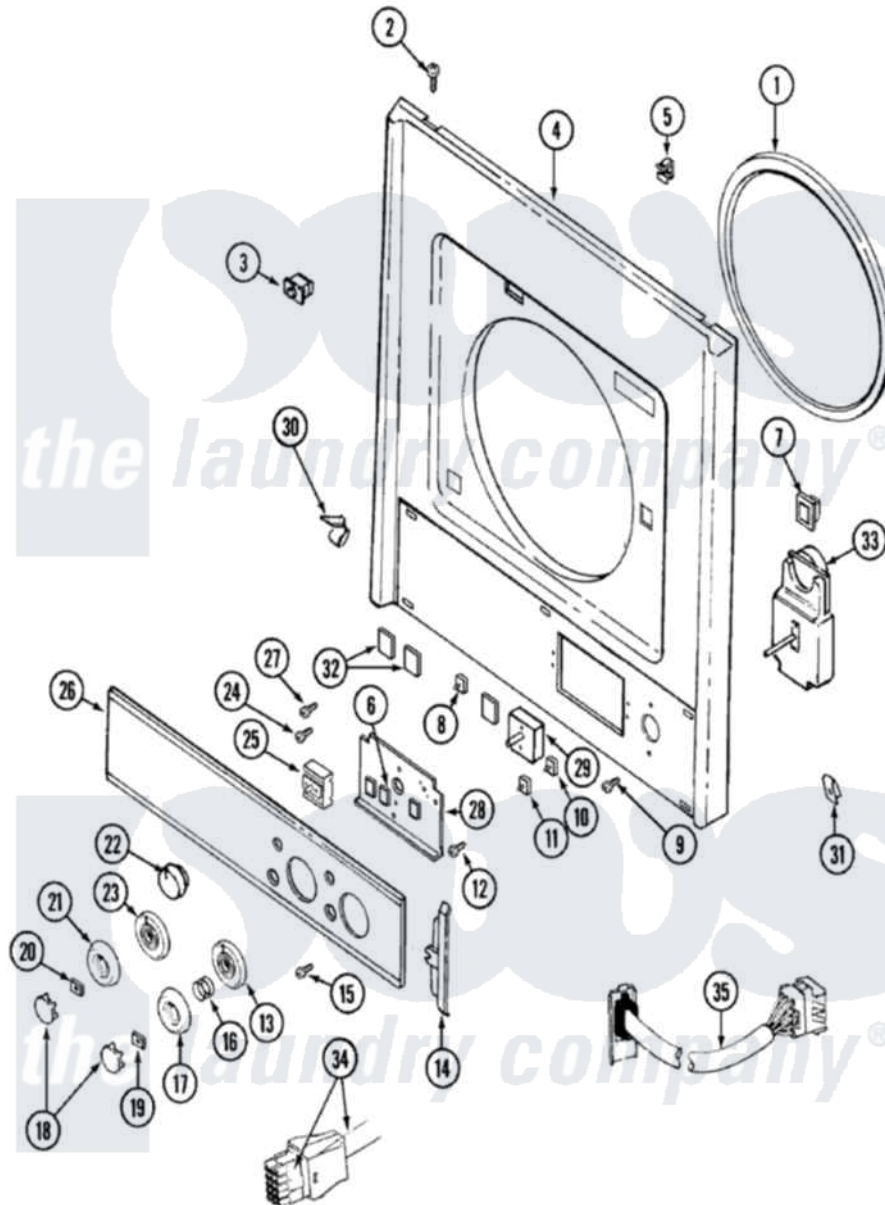

Maytag LSE7806ACE 07 - FRONT PANEL & CONTROL PANEL

Maytag Residential Maytag LSE7806ACE Stacked Washer and Dryer Parts Parts Diagram 07 - FRONT PANEL & CONTROL PANEL

[Click on the part number to view part](#)

Item	Original Part Number	Replaced By	Status	Part Description
1	314286			Seal For Front Panel
2	212277			Screw, No.8 X 1/2 Inch
3	33001509	W10169313		Switch-Dor
4	33001486	98008544		Screw
"	33001191			Panel, Front
5	Y310376			Clip, Door Switch Harness
6	315287			Bumper Small
7	Y304578	LA-1003		Door Catch Kit
8	308017			Switch, Dryer Temperature
9	216042	22001627		Screw
10	22001923			Switch, Water Temperature
11	22001188			Switch, Rotary
12	211294	90767		Screw, 8A X 3/8 HeX Washer Head Tapping
13	22001925			Dial, Washer Timer
14	315423			End Cap, Control Panel

15	211000		SCREW, BRAKE DRUM (HEX HEAD)
16	211065		Spring, Index Wheel
17	22001198	Not Available	KNOB, TIMER (WHT)
18	22001446		Cap, Knob
19	211605		Bezel, Timer Dial
20	312273		Nut, Control Knob
21	33001255		Knob, Timer
22	Y308453	22001663	Knob, Selector Switch
23	22001926	Not Available	DIAL, DRYER TIMER (WHT)
24	315317	488234	Screw 8-32 X 1/4
25	Y308449	Y308025	Switch, Push To Start
26	22001927		Panel, Control
27	215952		Screw
28	315237		Bracket For Switch And Timer
29	33001034		Timer, Dryer
30	314482		Fastener, Spring
31	33001292	488660	Nut, Speed
32	315286		Bumper Large
33	22001924		Timer, Washer
"	22002228	Not Available	BAG, TIMER
"	22001931		Spacer, Timer
"	22001932		Retainer, Wire
34	33001553		Harness, Wire
"	22001930		Wire Harness
35	22001585		Harness, Wire
"	22004233		Wire Harness
"	22004233		Wire Harness