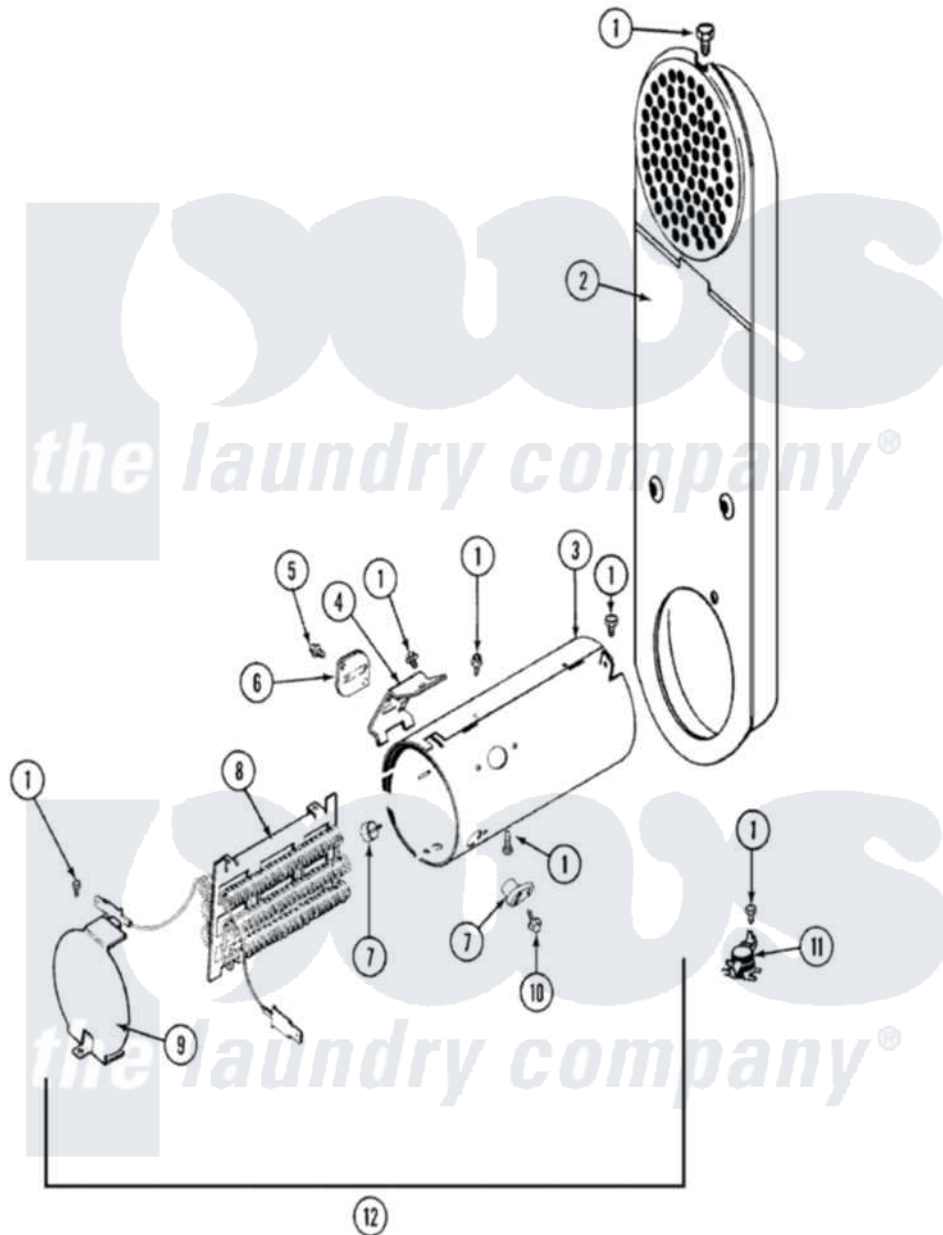

Maytag LSE7806ACE 08 - HEATER

Maytag [Residential Maytag LSE7806ACE Stacked Washer and Dryer Parts](#) Parts Diagram 08 - HEATER
 Click on the part number to view part

Item	Original Part Number	Replaced By	Status	Part Description
1	211294	90767		Screw, 8A X 3/8 HeX Washer Head Tapping
2	Y303362			Inlet Duct Assembly - DE
3	314995			Enclosure, Heater
4	315346			Bracket, Thermal Fuse
5	314848	W10116760		Screw
6	307473			Fuse, Thermal
7	314998			Insulator, Terminal
8	307186	Y308615		Heater Sub-Assembly
9	33002682			Screw, Coin Drop Mounting Brk.
"	33002682			Screw, Coin Drop Mounting Brk.
10	314554		Not Available	SCREW
11	303396			Thermostat, Hi-Limit
12	33001400			Heater Assembly
13	308591		Not Available	CONVERSION KIT(240V TO 208V)