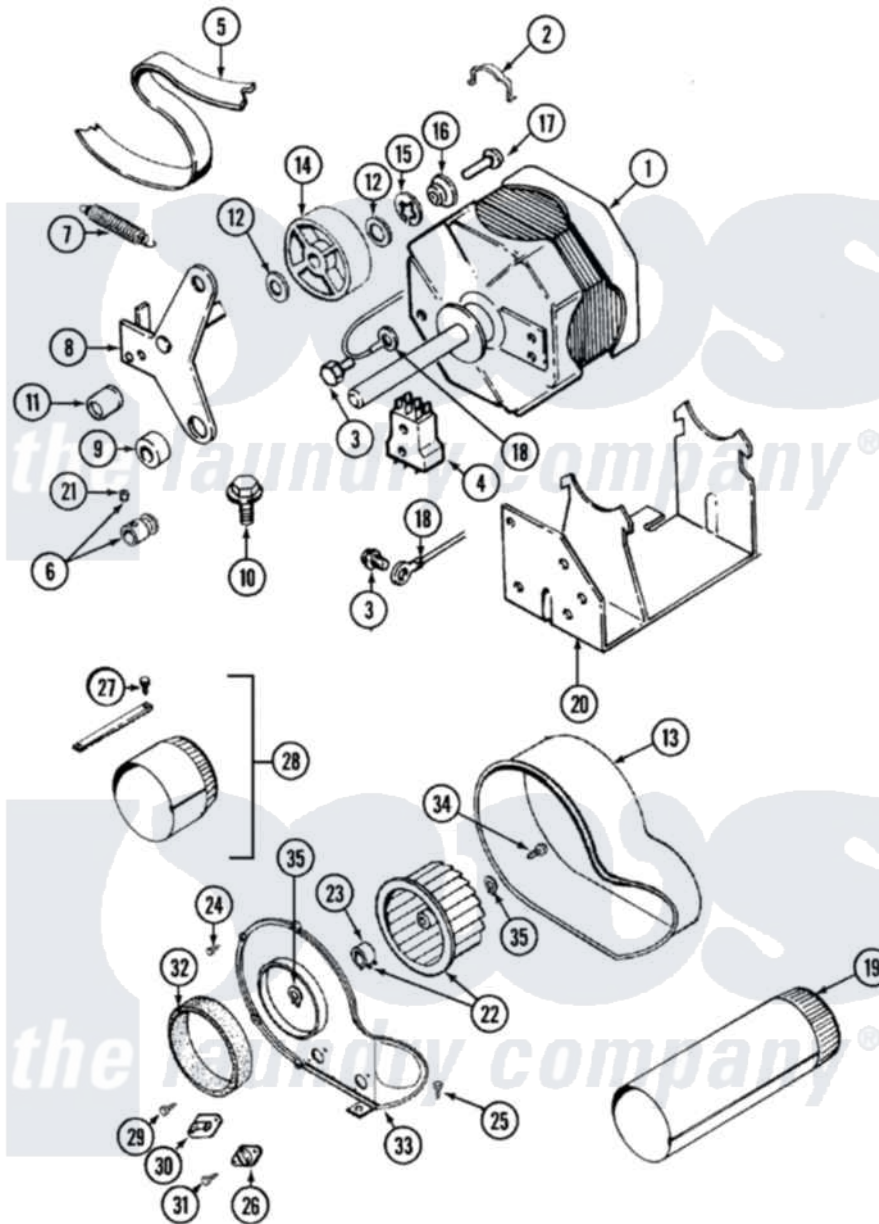

Maytag LSE7806ACE 09 - MOTOR-DRYER & BLOWER

Maytag [Residential Maytag LSE7806ACE Stacked Washer and Dryer Parts](#) Parts Diagram 09 - MOTOR-DRYER & BLOWER

[Click on the part number to view part](#)

Item	Original Part Number	Replaced By	Status	Part Description
1	306055	W10411000		Motor-Drve
2	Y015825			Clip, Motor To Motor Support
3	910343	488234		Screw 8-32 X 1/4
4	306207		Not Available	(PROD. No.303358-8 & No.303358-9)
"	Y303877		Not Available	SWITCH, MOTOR EXTERNAL START No.303358-2, No.303358-4, 303358-7
5	314774	Y312959		Poly "V" Belt For Tumbler
6	306099			Motor Pulley With Set Screw
7	314473			Spring For Idler
8	Y303363	6-3033630		Idler Arm
9	314457			Spacer For Idler Arm
10	Y313561			Screw---NA
11	Y312057	910624		Screw
"	314456			Spacer
12	Y312527			Washer, Idler Shaft

13	Y312893		Housing, Blower
14	Y303705	6-3037050	Pulley- ID
15	312958	354987	Ring, Retaining
16	Y312894	315772	Sleeve, Idler Arm
17	Y310842	8182296	Screw, Agitator
18	901220		Ground Wire
19	306637		Exhaust Duct Assembly
20	306054		Support, Motor
21	Y053241		Set Screw, Motor Pulley
22	Y303836		Blower Wheel Assembly And Clamp
23	312967		Clamp, Blower Housing
24	Y312961	W10116751	Screw
25	Y313561		Screw----NA
26	306911		Thermostat, Multi-Temp
27	Y310632	1163839	Screw
28	306643	8544761A	Exten-Exht
29	211294	90767	Screw, 8A X 3/8 HeX Washer Head Tapping
30	306604		Cut-Off, Thermal Part Not Used
31	314848	W10116760	Screw
32	Y312901		Seal, Housing Cover
33	314846		Cover, Blower Housing
34	Y310632	1163839	Screw
35	410233	9703438	Ring-Retrn