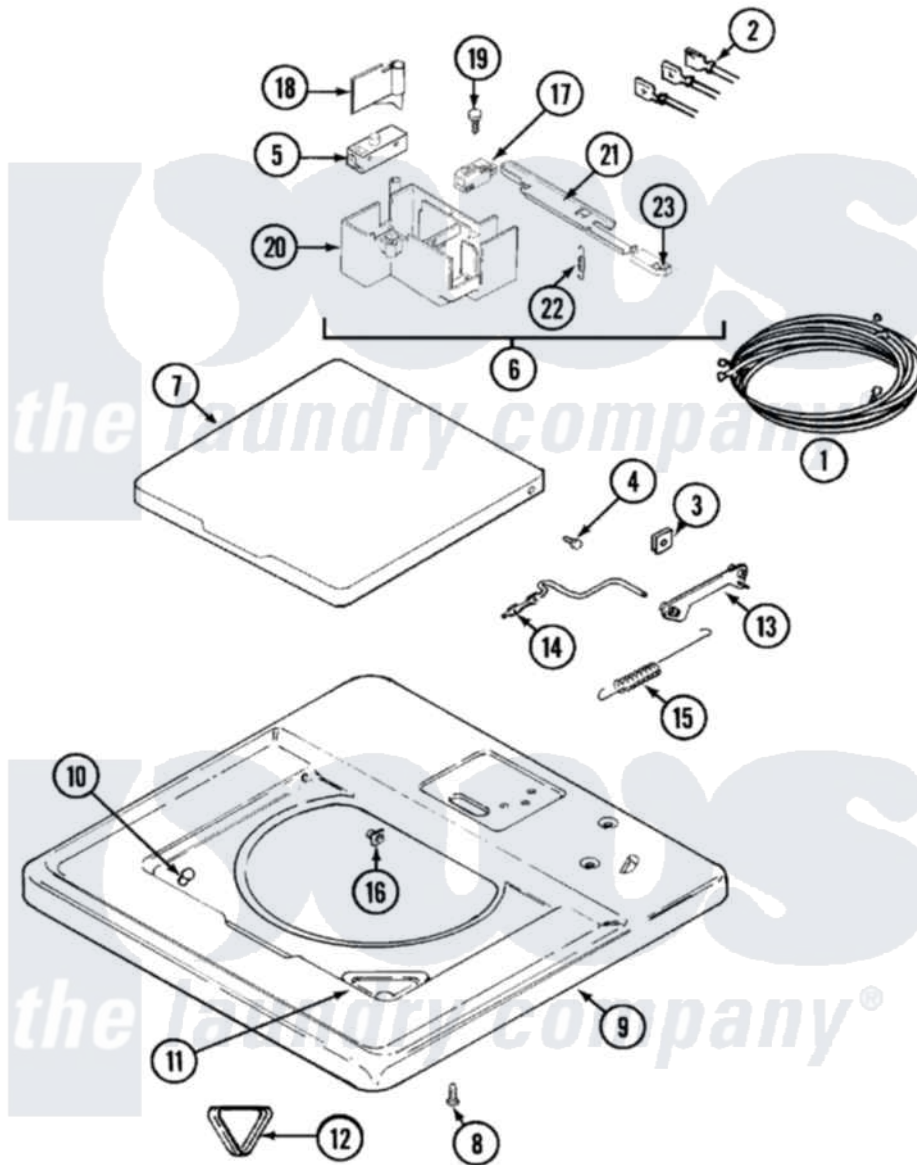

Maytag LSE7806ACE 10 - TOP & LID

Maytag [Residential Maytag LSE7806ACE Stacked Washer and Dryer Parts](#) Parts Diagram 10 - TOP & LID
 Click on the part number to view part

Item	Original Part Number	Replaced By	Status	Part Description
1	22001585			Harness, Wire
"	22001427		Not Available	WIRE HARNESS (UPR) NA
2	22001939			Harness, Lid Switch
3	22001194			Clip, Spring
4	22001001			Screw
5	208823			Pc Switch, Lid
6	22001581	12001514		Switch-Lid
"	22001555			Fuse
7	22001080		Not Available	LID (WHT)
8	214354			Screw, Top Cover To Cabnt.
9	22001064		Not Available	COVER, TOP (WHT)
10	212716			Bumper, Lid
11	22001006			Cup, Bleach
12	215374		Not Available	GASKET FOR BLEACH CUP
13	22001189			Rod, Restraint
14	22001208			Rod, Counter Balance

15	Y216184	Spring, Counter Balance
16	22001193	Bearing, Counter Balance
17	207166	Switch, Check
18	22001283	Trigger
19	215537	Screw
"	22001183	Screw
20	22001285	Holder, Switch
21	22001286	Switch, Arm
22	22001287	Spring, Switch
23	22001250	Glide, Switch Arm