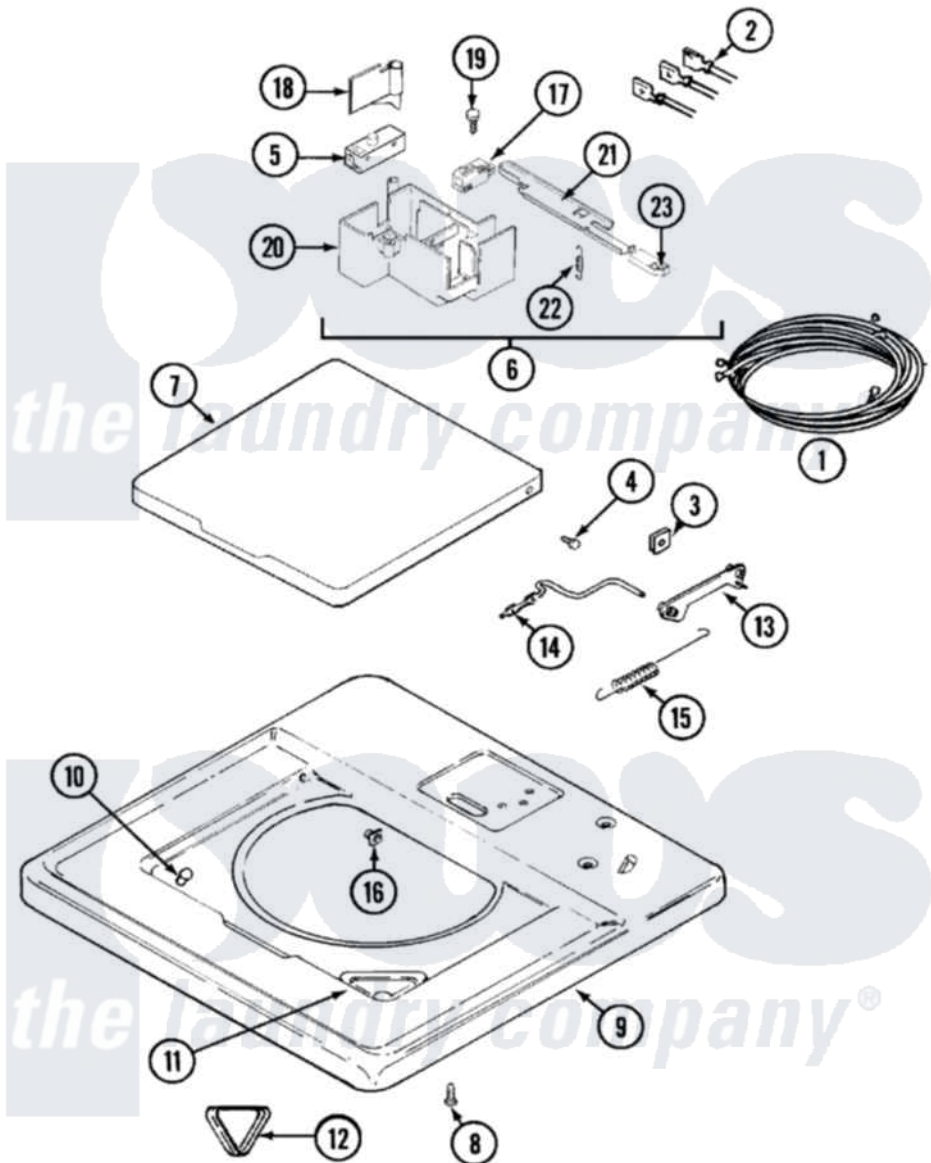

# Maytag LSE7806ACE 11 - TOP & LID (LSE7806ACQ/ADQ)

Maytag Residential Maytag LSE7806ACE Stacked Washer and Dryer Parts Parts Diagram 11 - TOP & LID (LSE7806ACQ/ADQ)

[Click on the part number to view part](#)

Item	Original Part Number	Replaced By	Status	Part Description
1	22001427		Not Available	WIRE HARNESS (UPR) NA
"	22001426		Not Available	WIRE HARNESS (UPR. CANADA)
3	<a href="#">22001194</a>			Clip, Spring
4	<a href="#">22001001</a>			Screw
5	<a href="#">208823</a>			Pc Switch, Lid
6	22001581	<a href="#">12001514</a>		Switch-Lid
"	<a href="#">22001555</a>			Fuse
7	22002652		Not Available	LID, WITH LEGEND (BSQ)
8	<a href="#">214354</a>			Screw, Top Cover To Cabnt.
9	<a href="#">22002646</a>			Cover, Top
10	<a href="#">212716</a>			Bumper, Lid
11	22002596	<a href="#">22001008</a>		Cup, Bleach
12	215374		Not Available	GASKET FOR BLEACH CUP
13	<a href="#">22001189</a>			Rod, Restraint
14	<a href="#">22001208</a>			Rod, Counter Balance

15	<a href="#">Y216184</a>	Spring, Counter Balance
16	<a href="#">22001193</a>	Bearing, Counter Balance
17	<a href="#">207166</a>	Switch, Check
18	<a href="#">22001283</a>	Trigger
19	<a href="#">22001183</a>	Screw
20	<a href="#">22001285</a>	Holder, Switch
21	<a href="#">22001286</a>	Switch, Arm
22	<a href="#">22001287</a>	Spring, Switch
23	<a href="#">22001250</a>	Glide, Switch Arm