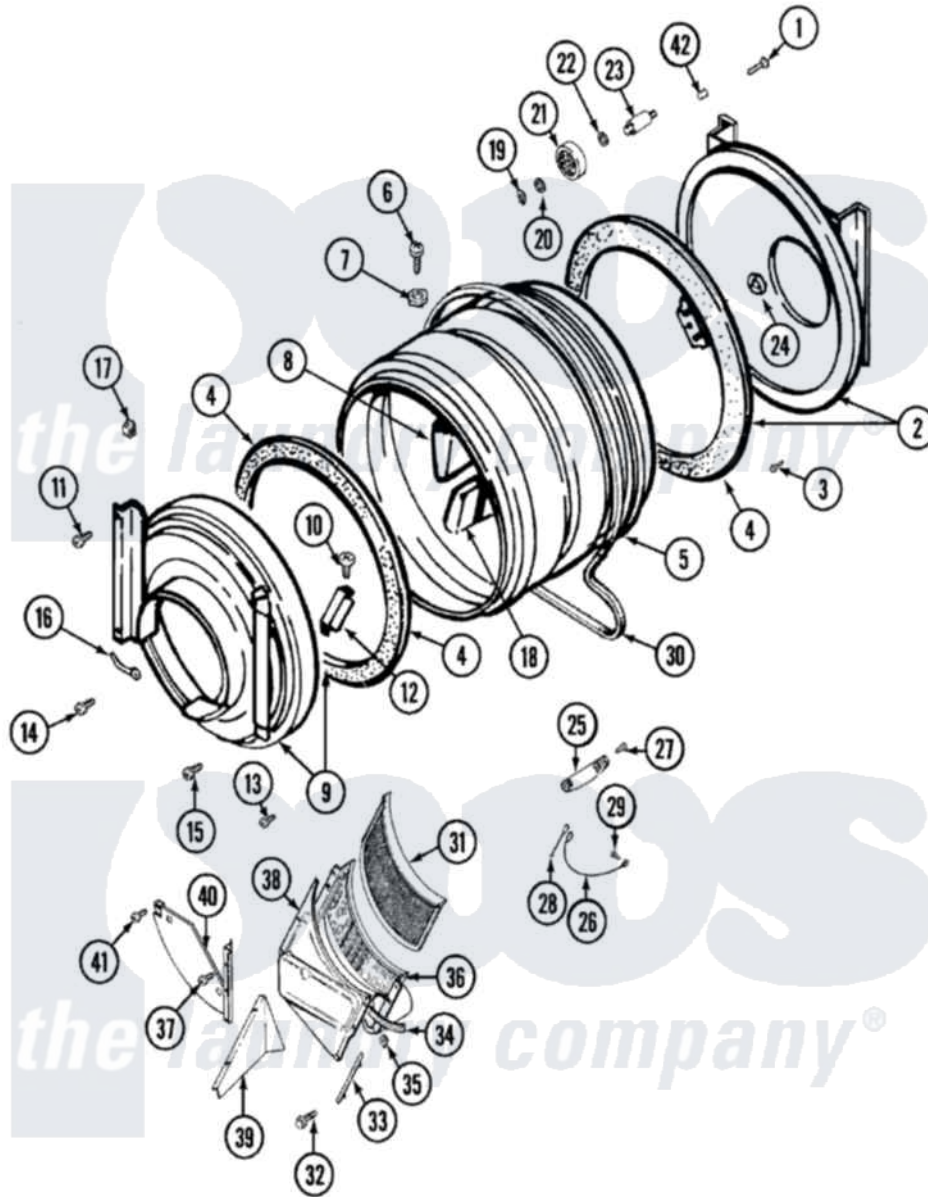

Maytag LSE7806ACE 14 - TUMBLER

Maytag Residential Maytag LSE7806ACE Stacked Washer and Dryer Parts Parts Diagram 14 - TUMBLER
 Click on the part number to view part

Item	Original Part Number	Replaced By	Status	Part Description
1	Y310632	1163839		Screw
2	33001106			Back, Tumbler
3	211294	90767		Screw, 8A X 3/8 HeX Washer Head Tapping
4	314820			Seal, Tumbler
5	33001177			Tumbler
6	Y310759			Screw, Tumbler Baffles
7	314158			Washer, Baffle To Tumbler
8	33001014			Baffle
9	33001107			Front, Tumbler
10	210720			Rivet, Bearing To Tumbler Frnt
11	Y313561			Screw---NA
12	306508			Tumbler Bearing Kit ---W
13	Y314110	33002917		Screw, No.10-16
14	910343	488234		Screw 8-32 X 1/4
15	Y310632	1163839		Screw
16	901220			Ground Wire

17	Y310376		Clip, Door Switch Harness
18	33001013		Baffle
19	410233	9703438	Ring-Retrn
20	312535		Washer, Vault Mounting Brk.
21	Y303373	12001541	Drum Roller/Washer Assembly--W
22	Y313347	312535	Washer, Vault Mounting Brk.
23	Y312948	6-3129480	Shaft- Tumbler
24	312538	33001443	Nut, Hex
25	Y303389	304997	Sensor Assembly With Screws
26	Y303711		Sensor Ground Wire
27	Y251119	3177991	Screw
28	Y312658		Receptacle, Sensor Ground Wire
29	211294	90767	Screw, 8A X 3/8 HeX Washer Head Tapping
30	314774	Y312959	Poly "V" Belt For Tumbler
31	33001003		Screen, Lint
32	Y312961	W10116751	Screw
33	Y313795		Guide For Lint Screen
34	Y313796		Lint Seal
35	315274	488660	Nut, Speed
36	33001006		Duct, Outlet And Grid
37	Y312961	W10116751	Screw
38	314485		Outlet Duct And Grid
39	315239		Shield For Outlet Duct
40	315238		Shield
41	310207		Screw, No.6 X 1/4 Inch
42	313915	31-3915	Tech Sheet