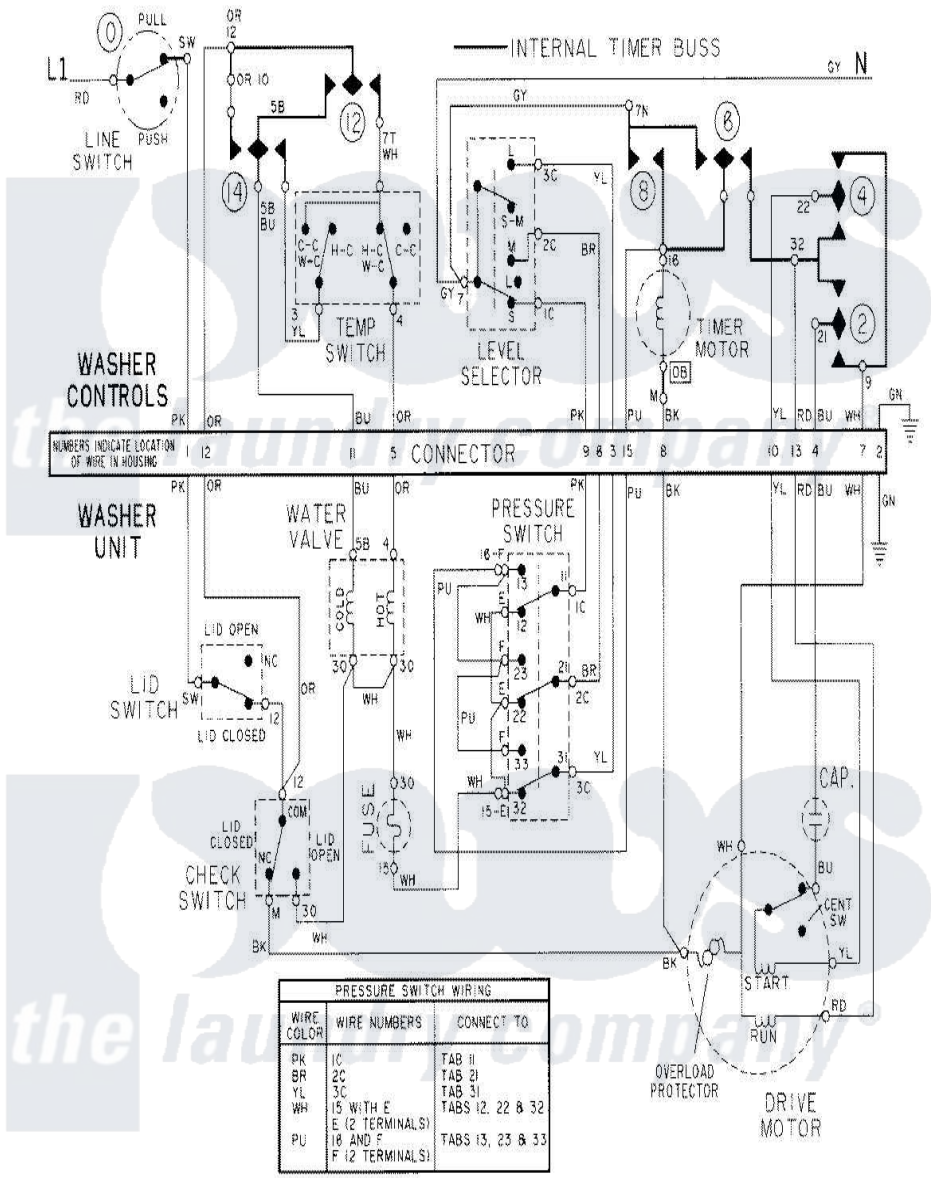

Maytag LSE7806ACE 16 - WIRING INFORMATION

Maytag Residential Maytag LSE7806ACE Stacked Washer and Dryer Parts Parts Diagram 16 - WIRING INFORMATION

Click on the part number to view part

Item	Original Part Number	Replaced By	Status	Part Description
NI	15002072		Not Available	WIRING INFORMATION