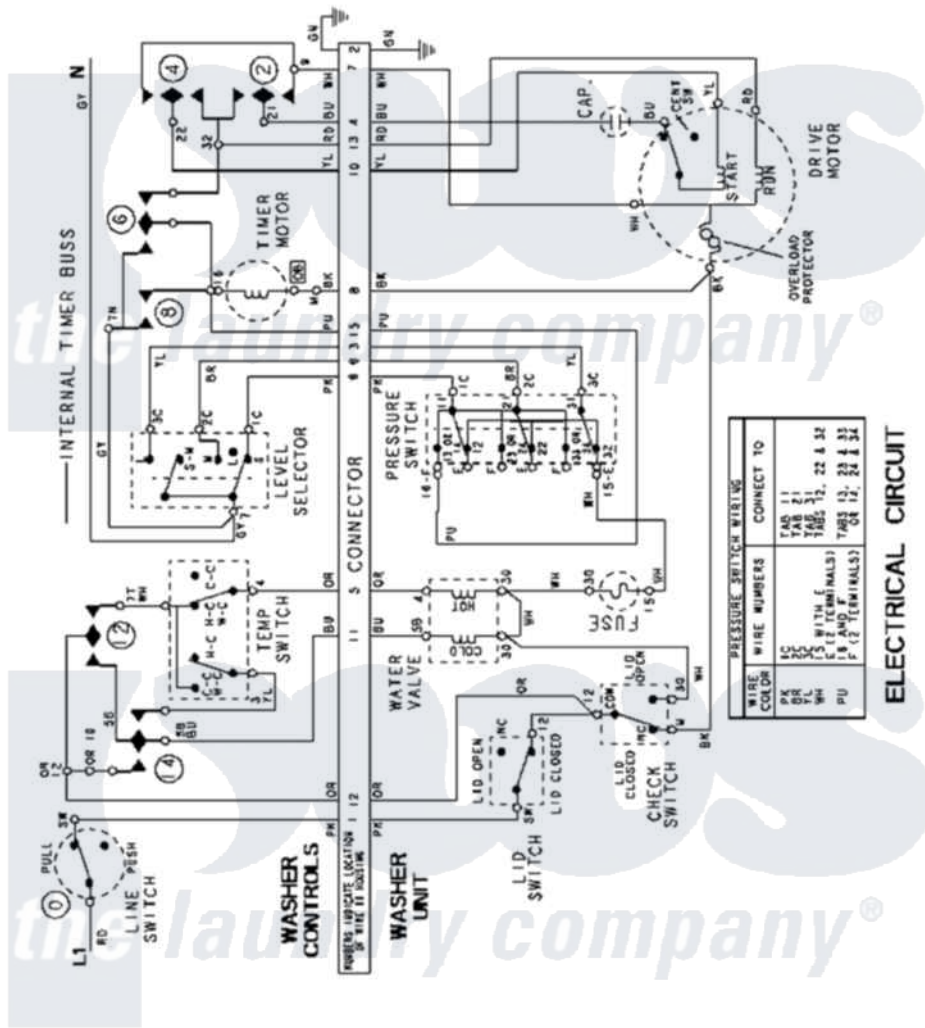

Maytag LSE7806ACE 17 - WIRING INFORMATION

Maytag Residential Maytag LSE7806ACE Stacked Washer and Dryer Parts Parts Diagram 17 - WIRING INFORMATION

Click on the part number to view part

Item	Original Part Number	Replaced By	Status	Part Description
NI	15003237		Not Available	WIRING INFORMATION