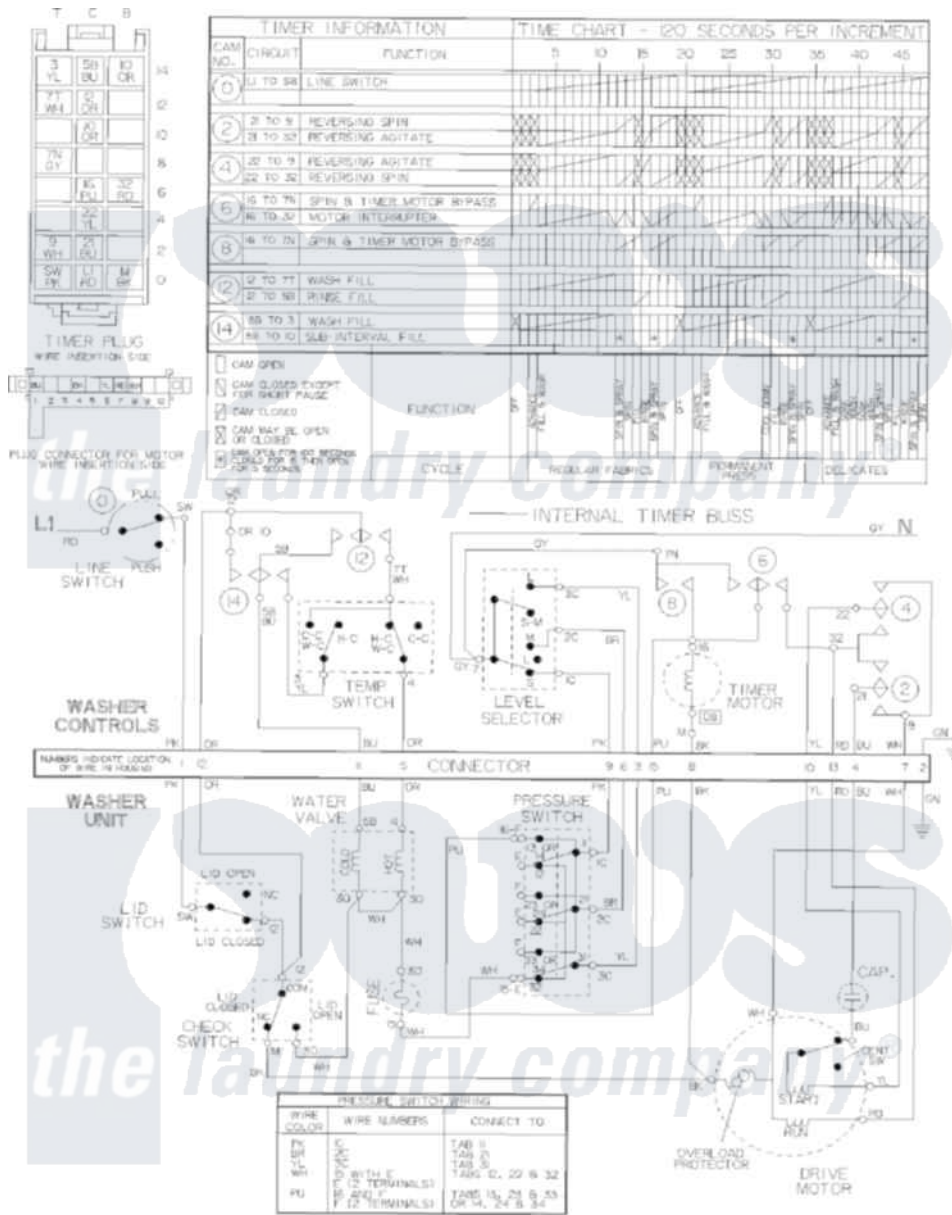

Maytag LSE7806ACE 18 - WIRING INFORMATION

ELECTRICAL CIRCUIT

Maytag Residential Maytag LSE7806ACE Stacked Washer and Dryer Parts Parts Diagram 18 - WIRING INFORMATION

[Click on the part number to view part](#)

| Item | Original Part Number | Replaced By | Status | Part Description |
|------|----------------------|-------------|---------------|--------------------|
| NI | 15003509 | | Not Available | WIRING INFORMATION |